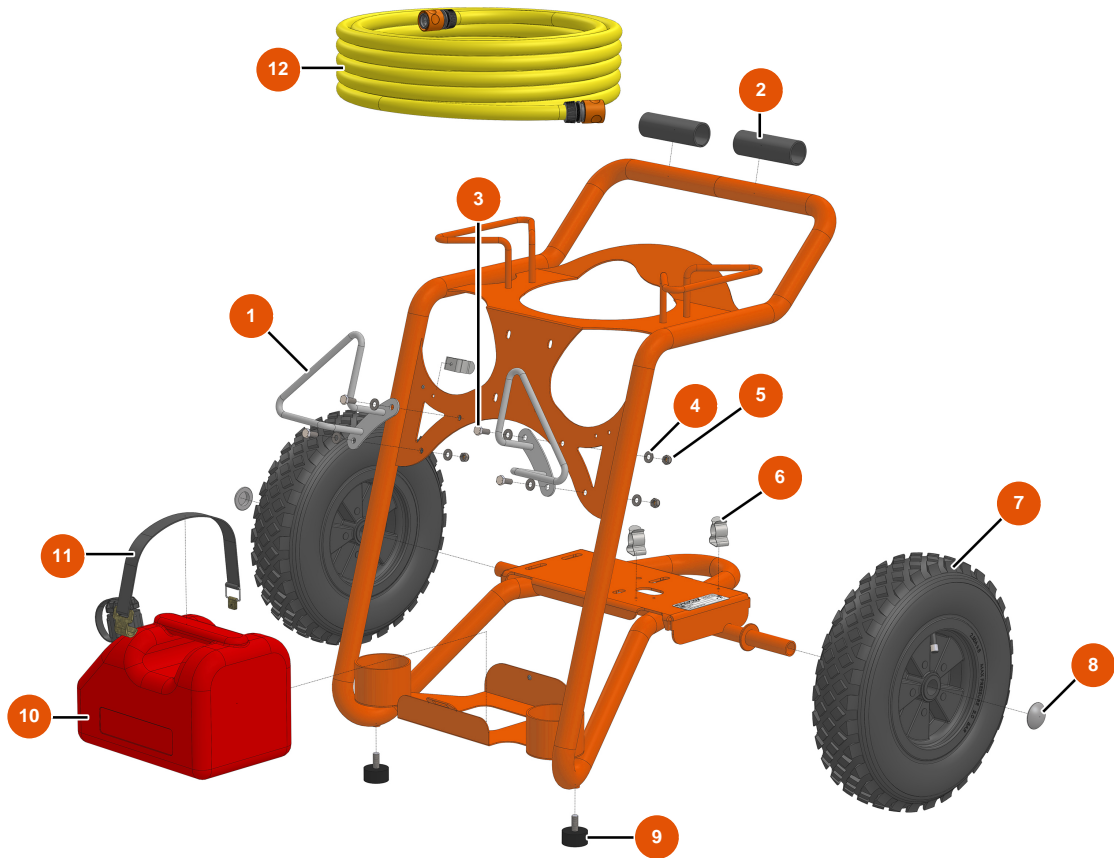

## MIXCLEAN 15-200 High Pressure Washer - Chassis

### Détails des pièces

Pos.	Référence	Désignation
1	EUC22563	1
2	EU11848	2
3	EU30273	3
4	EU80260	∅ 8 inox medium washer
5	EU13980	5
6	EU80582	6
7	EU80003	7
8	EU90282	8
9	EU30145	9
10	EU30418	5L jerry can - hydrocarbons approved
11	EU1012111	11
12	EU11892	Watering hose ∅ 19 x 10 m with push-to-fit attachments

## MIXCLEAN 15-200 High Pressure Washer - Motorization

## MIXCLEAN 15-200 High Pressure Washer - Lance and hose