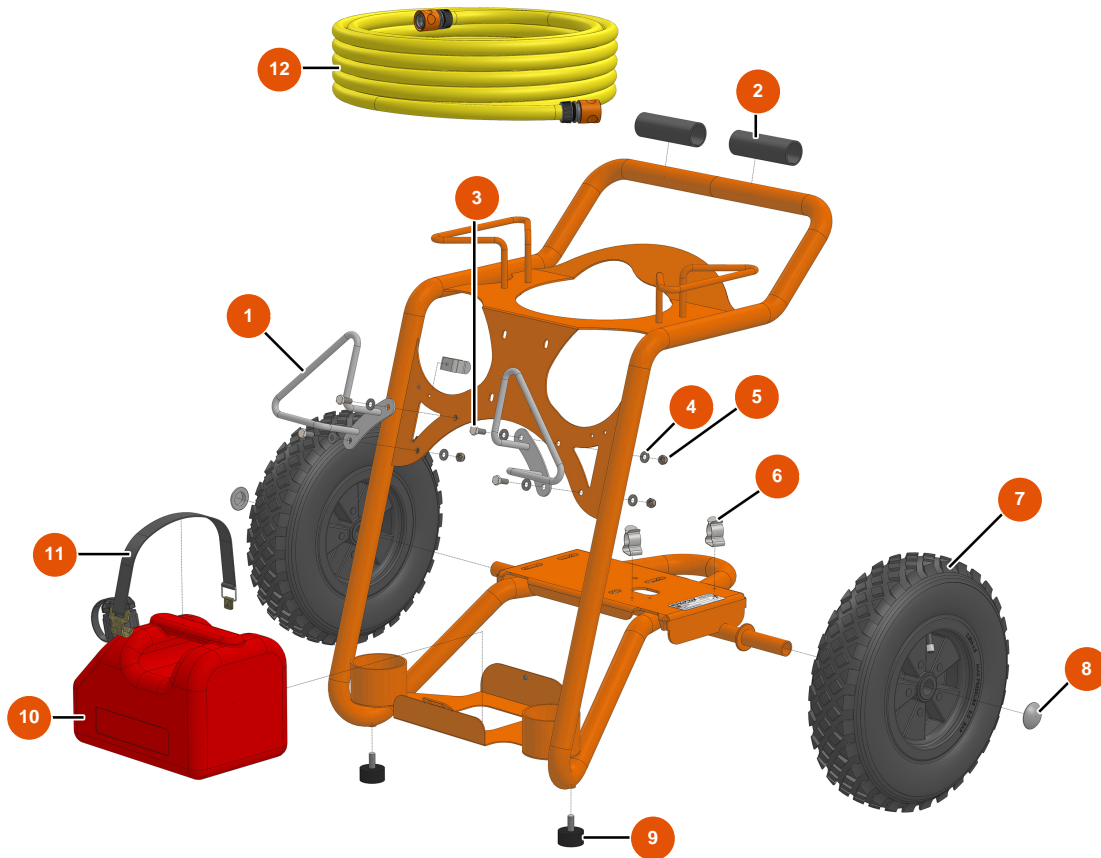

## MIXCLEAN 18-280 High Pressure Washer - Chassis

### Détails des pièces

Pos.	Référence	Désignation
1	EUC22563	1
2	EU11848	2
3	EU30273	3
4	EU80260	∅ 8 inox medium washer
5	EU13980	5
6	EU80582	6
7	EU80003	7
8	EU90282	8
9	EU30145	9
10	EU30418	5L jerry can - hydrocarbons approved
11	EU1012111	11
12	EU11892	Watering hose ∅ 19 x 10 m with push-to-fit attachments

## MIXCLEAN 18-280 High Pressure Washer - Motorization

## MIXCLEAN 18-280 High Pressure Washer - Lance and hose