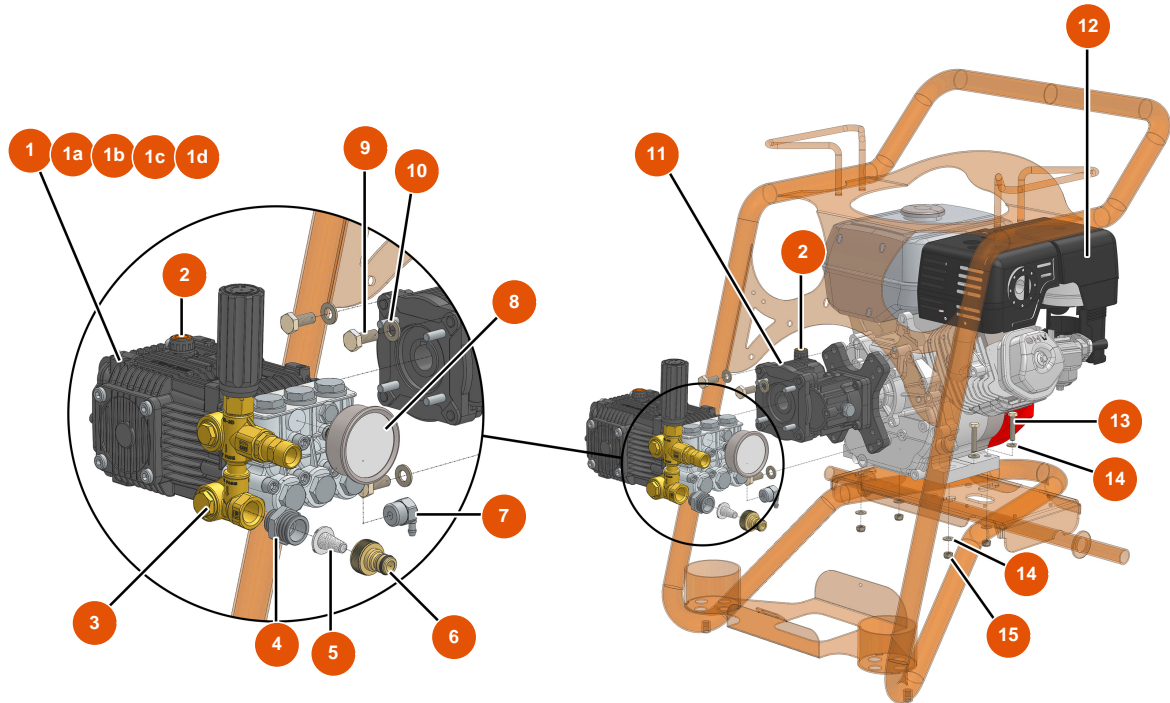

## MIXCLEAN 18-280 High Pressure Washer - Chassis

### Détails des pièces

Pos.	Référence	Désignation
1	EUC22563	1
2	EU11848	2
3	EU30273	3
4	EU80260	∅ 8 inox medium washer
5	EU13980	5
6	EU80582	6
7	EU80003	7
8	EU90282	8
9	EU30145	9
10	EU30418	5L jerry can - hydrocarbons approved
11	EU1012111	11
12	EU11892	Watering hose ∅ 19 x 10 m with push-to-fit attachments

## MIXCLEAN 18-280 High Pressure Washer - Motorization

## MIXCLEAN 18-280 High Pressure Washer - Lance and hose