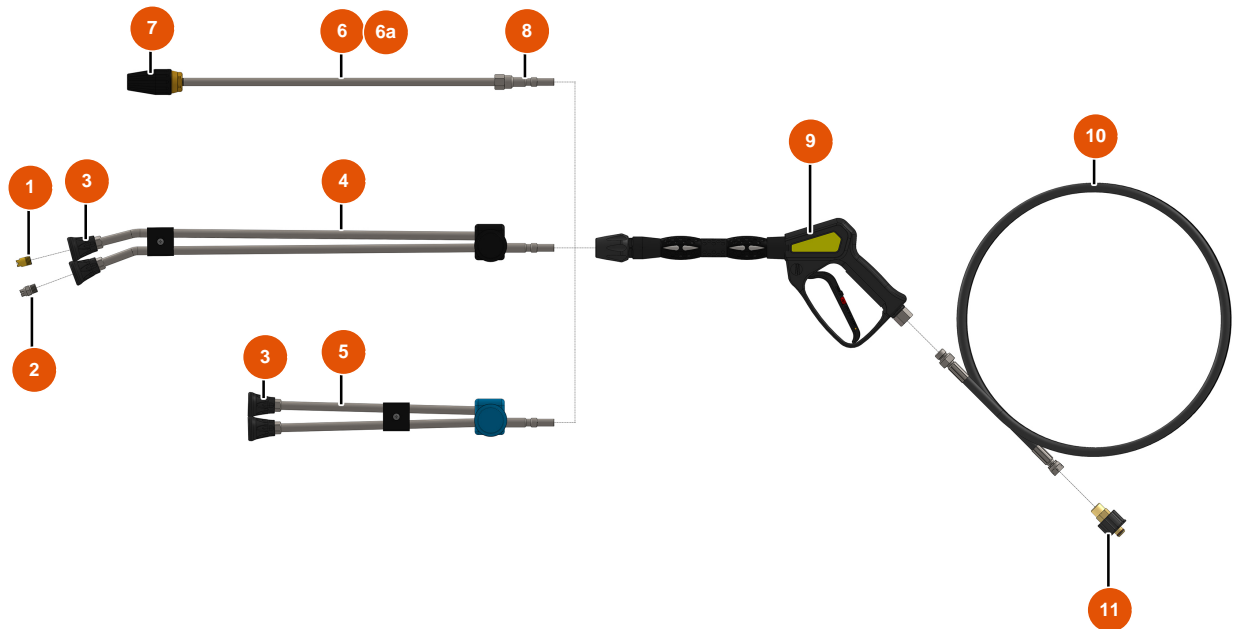

### Détails des pièces

Pos.	Référence	Désignation
1	EUC22563	1
2	EU11848	2
3	EU30273	3
4	EU80260	∅ 8 inox medium washer
5	EU13980	5
6	EU80582	6
7	EU80003	7
8	EU90282	8
9	EU30145	9
10	EU30418	5L jerry can - hydrocarbons approved
11	EU1012111	11
12	EU11892	Watering hose ∅ 19 x 10 m with push-to-fit attachments

## MIXCLEAN 18-280 High Pressure Washer - Motorization

## MIXCLEAN 18-280 High Pressure Washer - Lance and hose

### Détails des pièces

Pos.	Référence	Désignation
1	EU90307	Low pressure nozzle 50°-40
2	EU90305	High pressure nozzle 15°-45
3	EU12415	3
4	EU12166	Double elbow lance hose 600 mm, KW coupler
5	EU12195	5
6	EU12187	6
6a	EU90348	6a
7	EU13639	7
8	EU12168	8
9	EU12165	Washer spray-gun with protected hose 310 bars, KW coupler
10	EU12071	Washer hose Ø 8-315 bar 10 metres
11	EU90328	M22-150 F x 3/8 M female quick fit attachment