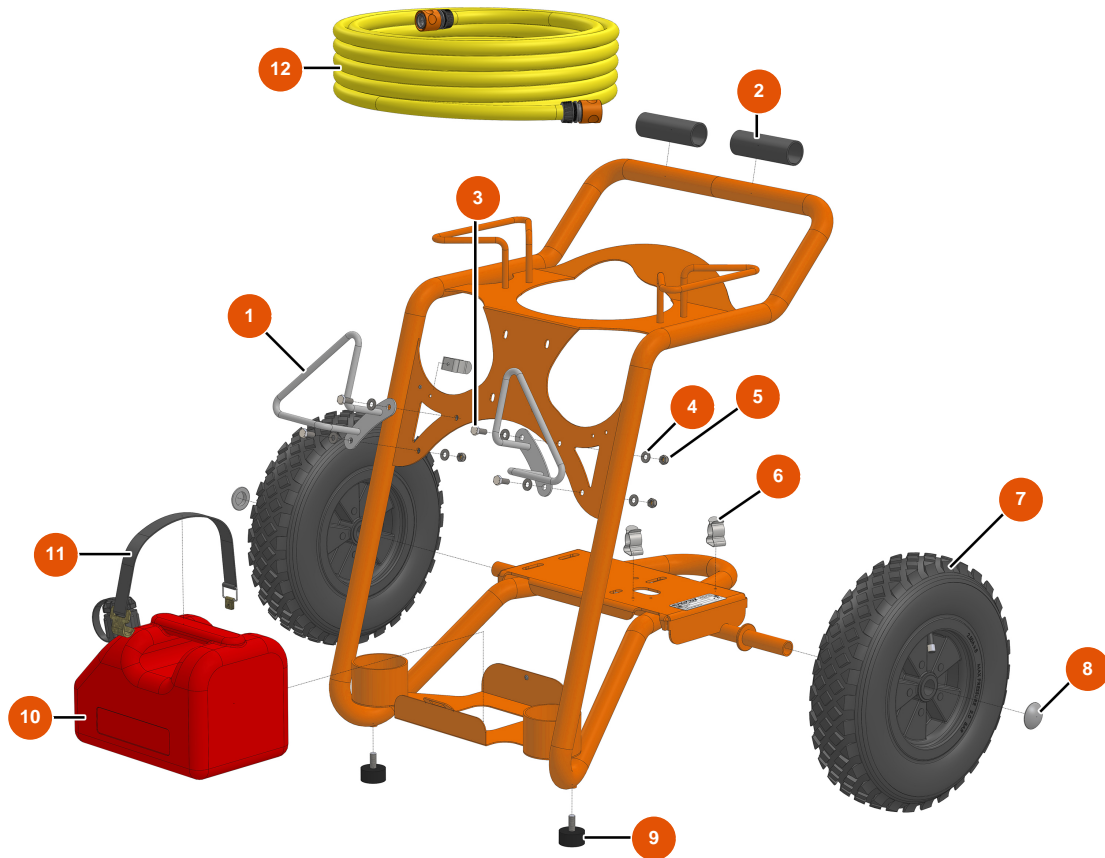

## MIXCLEAN 18-280 High Pressure Washer - Chassis

### Détails des pièces

Pos.	Référence	Désignation
1	EUC22563	1
2	EU11848	2
3	EU30273	3
4	EU80260	∅ 8 inox medium washer
5	EU13980	5
6	EU80582	6
7	EU80003	7
8	EU90282	8
9	EU30145	9
10	EU30418	5L jerry can - hydrocarbons approved
11	EU1012111	11
12	EU11892	Watering hose ∅ 19 x 10 m with push-to-fit attachments

## MIXCLEAN 18-280 High Pressure Washer - Motorization

## MIXCLEAN 18-280 High Pressure Washer - Lance and hose