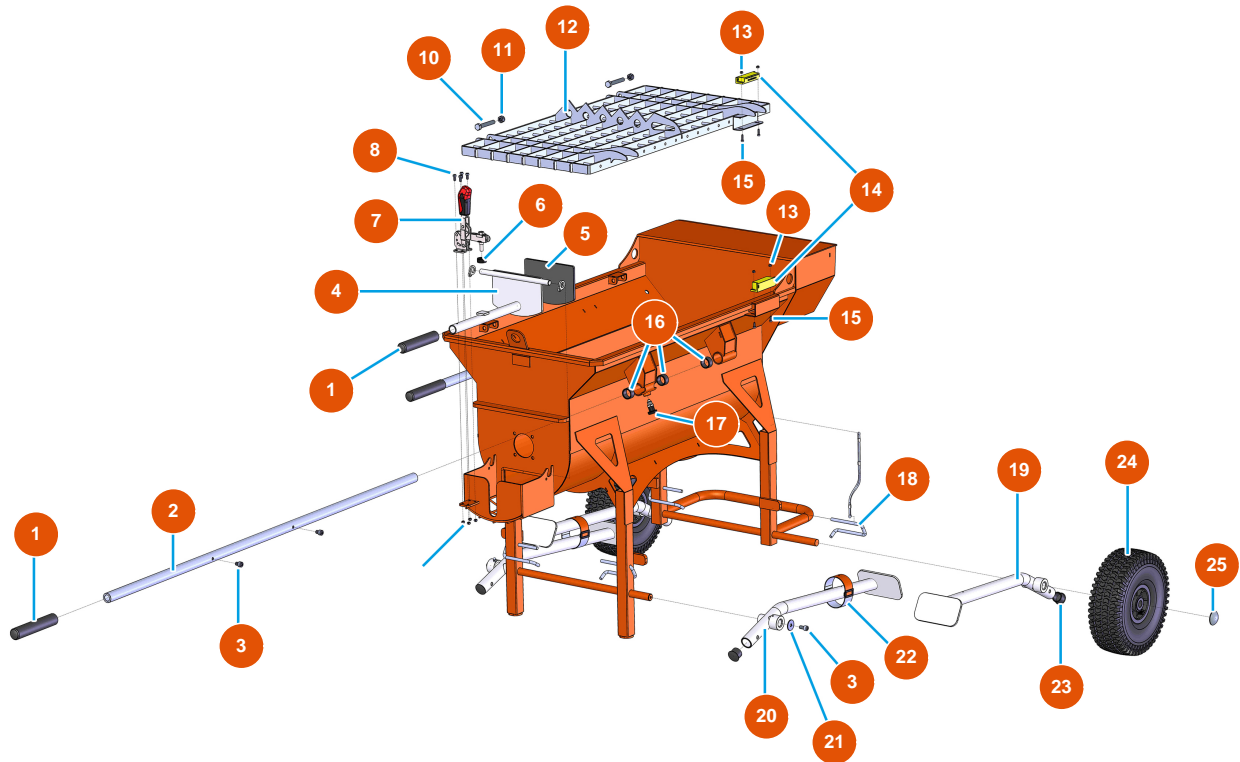

## MIXER 100 sequential mixer - Chassis

### Détails des pièces

Pos.	Référence	Désignation
1	EU90255	1
2	EUC21327	2
3	EU90151	3
4	EUC20201	4
5	EU12231	5
6	EU12219	6
7	EU12142	7
8	EU90161	M5 x 12 cylindrical head screw - CP 60 cylindrical head screw
10	EU12163	10
11	EU13981	11
12	EUC20200	12
13	EU30266	13
14	EU12120	14

## MIXER 100 sequential mixer - Transmission

## MIXER 100 sequential mixer - Hydraulic circuit