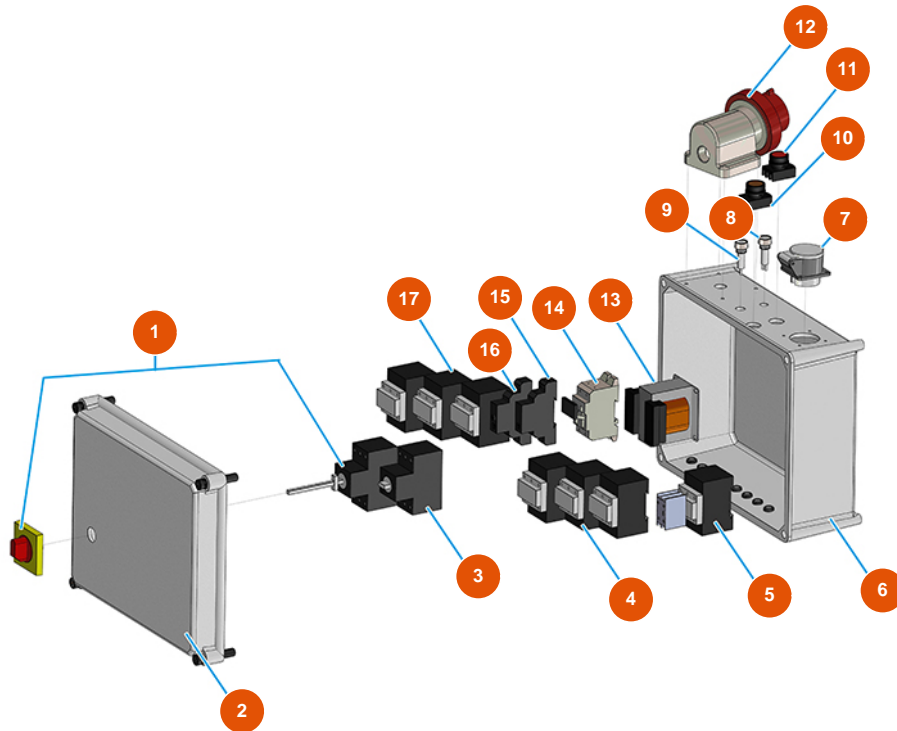

MIXER AIRTECH STANDARD powder conveying group - Type 100 - Electric panel

Détails des pièces

Pos.	Référence	Désignation
1	3C04400207	Complete phase inverter PLUS STANDARD
2	3C00110158	2
3	3C01030108	ABB-MS325 20A magnetic
4	3C00700117	Counter 4 KW 24V AC SIEMENS
5	3C00700103	Tripolar counter 4KW 42VAC 1NC
6	3C00110457	6
7	3C02600100	2-pin + ground 16A / 42V female inclined plug
8	3C04000106	Orange light indicator with cable 24V
9	3C04000109	White light indicator with cable 24V
10	3C04000105	Green button D.22
11	3C04000104	Red button D.22
12	3C03000305	3-pin + neutral + ground 32A surface-mount male plug