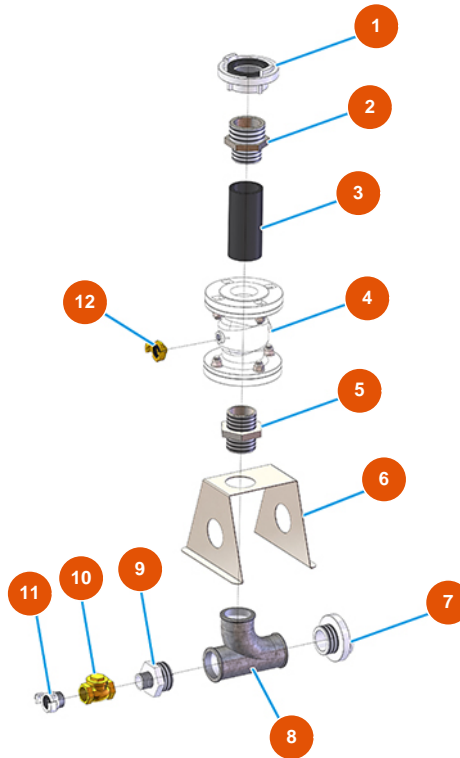

MIXER AIRTECH STANDARD powder conveying group - Type 100 - Conveyor group

Détails des pièces

Pos.	Référence	Désignation
1	3A00200101	Female STORZ coupling 2"1/2
2	3G00524508	Galvanized reduced nipple FIG.245 2 1/2X2
3	3G01310001	Hose val. Ø 70 L=150 x conveyor group
4	3G01310000	Conveyor valve
5	3G00528007	Nipple galvanized FIG.280 2"
6	4013010100	6
7	3A00200301	Male STORZ coupling 2"
8	3G00513101	T-joint w/1 bow 131 2" galvanized
9	3G00524507	Galvanized reduced nipple FIG.245 2X1
10	3G01300801	Valve CLAPET 1"
11	3A00400105	EXPRESS connenctor M. 1
12	3A00100301	Male Geka coupling 3/8"