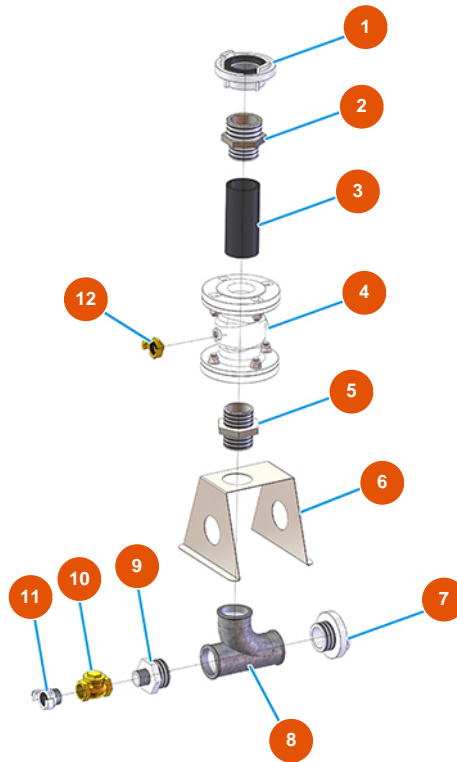

MIXER AIRTECH STANDARD powder conveying group - Type 140 - Conveyor group

Détails des pièces

Pos.	Référence	Désignation
1	3A00200101	Female STORZ coupling 2"1/2
2	3G00524508	Galvanized reduced nipple FIG.245 2 1/2X2
3	3G01310001	Hose val. Ø 70 L=150 x conveyor group
4	3G01310000	Conveyor valve
5	3G00528007	Nipple galvanized FIG.280 2"
6	4013010100	6
7	3A00200301	Male STORZ coupling 2"
8	3G00513101	T-joint w/1 bow 131 2" galvanized
9	3G00524507	Galvanized reduced nipple FIG.245 2X1
10	3G01300801	Valve CLAPET 1"
11	3A00400105	EXPRESS connenctor M. 1
12	3A00100301	Male Geka coupling 3/8"