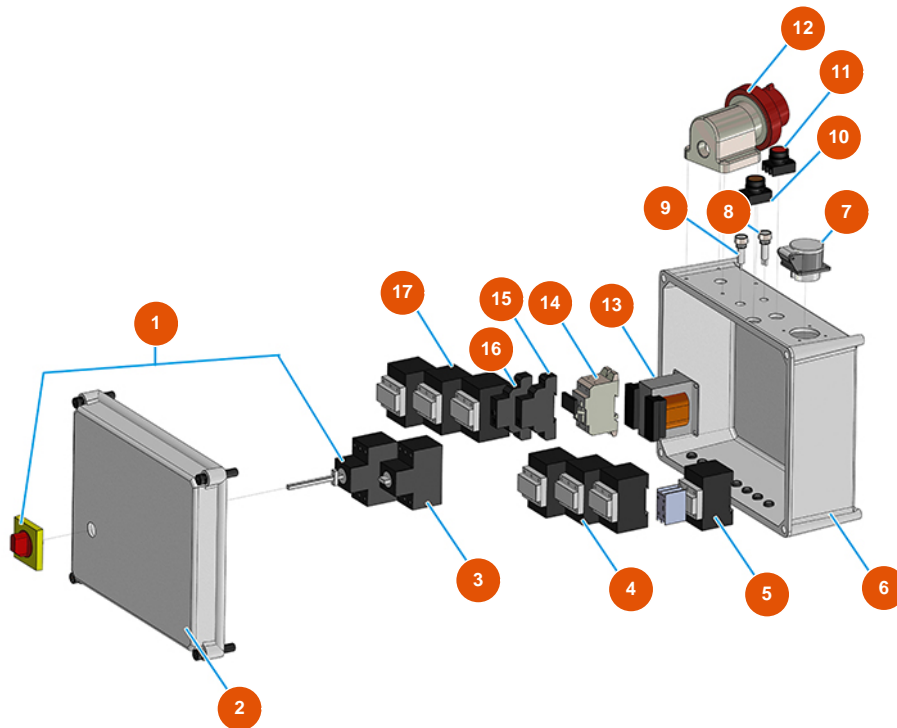

MIXER AIRTECH STANDARD powder conveying group - Type 140 - Electric panel

Détails des pièces

Pos.	Référence	Désignation
1	3C04400207	Complete phase inverter PLUS STANDARD
2	3C00110158	2
3	3C01030108	ABB-MS325 20A magnetic
4	3C00700117	Counter 4 KW 24V AC SIEMENS
5	3C00700103	Tripolar counter 4KW 42VAC 1NC
6	3C00110457	6
7	3C02600100	2-pin + ground 16A / 42V female inclined plug
8	3C04000106	Orange light indicator with cable 24V
9	3C04000109	White light indicator with cable 24V
10	3C04000105	Green button D.22
11	3C04000104	Red button D.22
12	3C03000305	3-pin + neutral + ground 32A surface-mount male plug