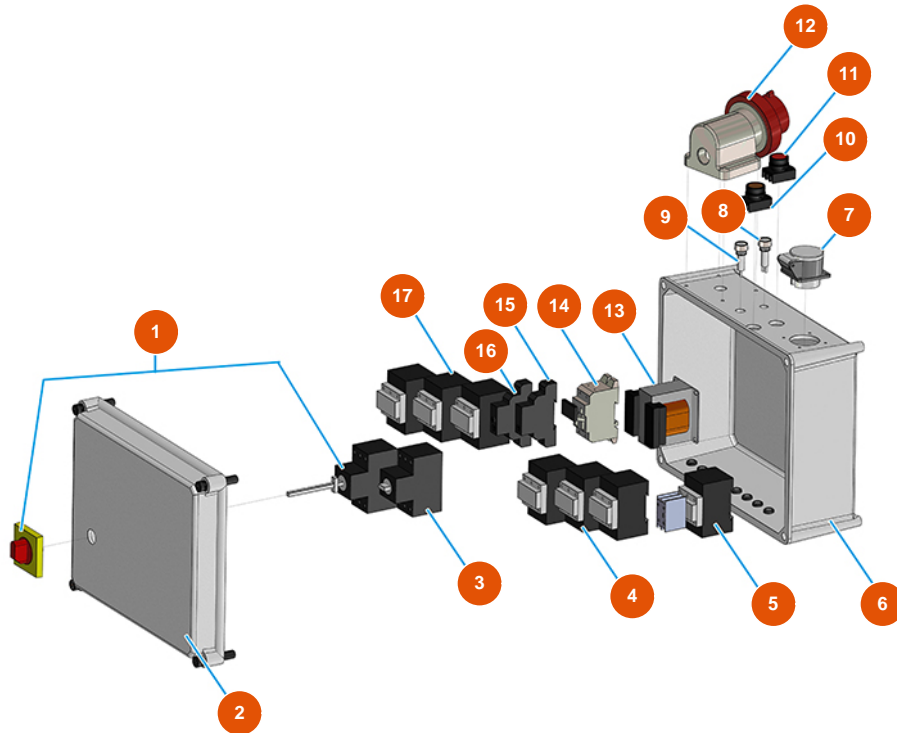

MIXER AIRTECH STANDARD powder conveying group - Type 100 RIETSCHLE - Electric panel

Détails des pièces

Pos.	Référence	Désignation
1	3C04400207	Complete phase inverter PLUS STANDARD
2	3C00110158	2
3	3C01030108	ABB-MS325 20A magnetic
4	3C00700117	Counter 4 KW 24V AC SIEMENS
5	3C00700103	Tripolar counter 4KW 42VAC 1NC
6	3C00110457	6
7	3C02600100	2-pin + ground 16A / 42V female inclined plug
8	3C04000106	Orange light indicator with cable 24V
9	3C04000109	White light indicator with cable 24V
10	3C04000105	Green button D.22
11	3C04000104	Red button D.22
12	3C03000305	3-pin + neutral + ground 32A surface-mount male plug