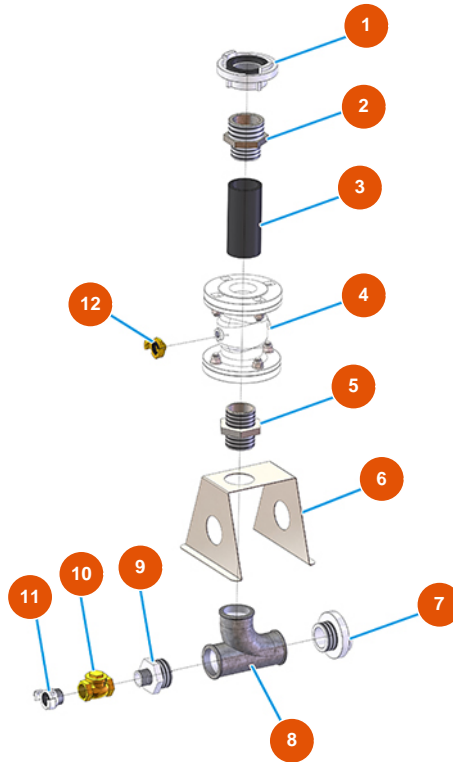

MIXER AIRTECH STANDARD powder conveying group - Type 100 RIETSCHLE - Conveyor group

Détails des pièces

Pos.	Référence	Désignation
1	3A00200101	Female STORZ coupling 2"1/2
2	3G00524508	Galvanized reduced nipple FIG.245 2 1/2X2
3	3G01310001	Hose val. Ø 70 L=150 x conveyor group
4	3G01310000	Conveyor valve
5	3G00528007	Nipple galvanized FIG.280 2"
6	4013010100	6
7	3A00200301	Male STORZ coupling 2"
8	3G00513101	T-joint w/1 bow 131 2" galvanized
9	3G00524507	Galvanized reduced nipple FIG.245 2X1
10	3G01300801	Valve CLAPET 1"
11	3A00400105	EXPRESS connenctor M. 1
12	3A00100301	Male Geka coupling 3/8"