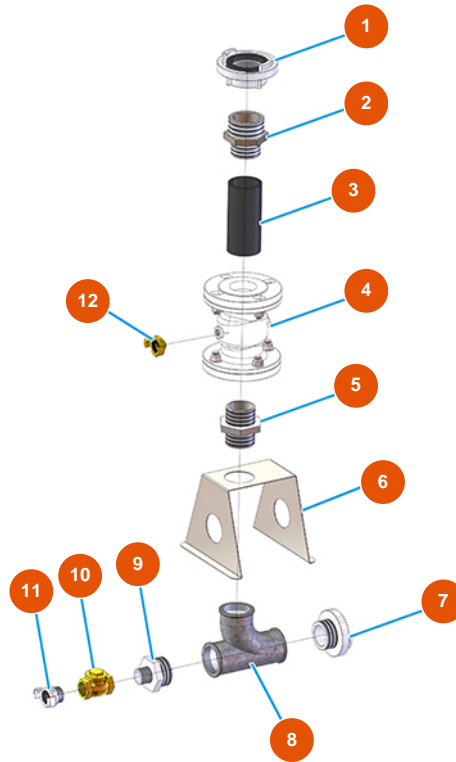

MIXER AIRTECH STANDARD powder conveying group - Type 140 RIETSCHLE - Conveyor group

Détails des pièces

Pos.	Référence	Désignation
1	3A00200101	Female STORZ coupling 2"1/2
2	3G00524508	Galvanized reduced nipple FIG.245 2 1/2X2
3	3G01310001	Hose val. Ø 70 L=150 x conveyor group
4	3G01310000	Conveyor valve
5	3G00528007	Nipple galvanized FIG.280 2"
6	4013010100	6
7	3A00200301	Male STORZ coupling 2"
8	3G00513101	T-joint w/1 bow 131 2" galvanized
9	3G00524507	Galvanized reduced nipple FIG.245 2X1
10	3G01300801	Valve CLAPET 1"
11	3A00400105	EXPRESS connenctor M. 1
12	3A00100301	Male Geka coupling 3/8"