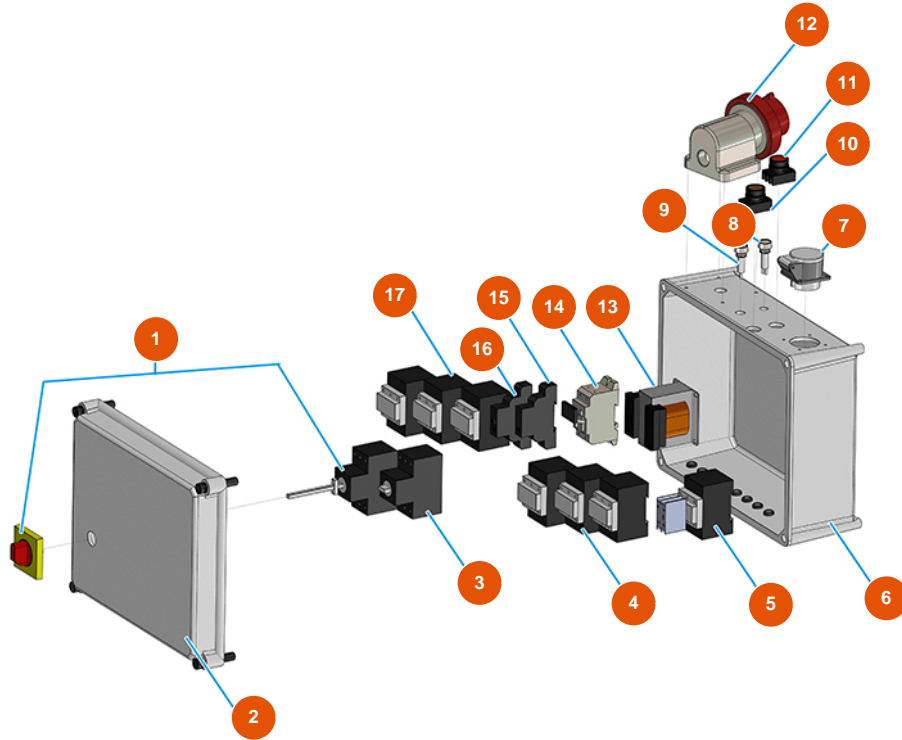

MIXER AIRTECH STANDARD powder conveying group - Type 140 RIETSCHLE - Electric panel

Détails des pièces

Pos.	Référence	Désignation
1	3C04400207	Complete phase inverter PLUS STANDARD
2	3C00110158	2
3	3C01030108	ABB-MS325 20A magnetic
4	3C00700117	Counter 4 KW 24V AC SIEMENS
5	3C00700103	Tripolar counter 4KW 42VAC 1NC
6	3C00110457	6
7	3C02600100	2-pin + ground 16A / 42V female inclined plug
8	3C04000106	Orange light indicator with cable 24V
9	3C04000109	White light indicator with cable 24V
10	3C04000105	Green button D.22
11	3C04000104	Red button D.22
12	3C03000305	3-pin + neutral + ground 32A surface-mount male plug