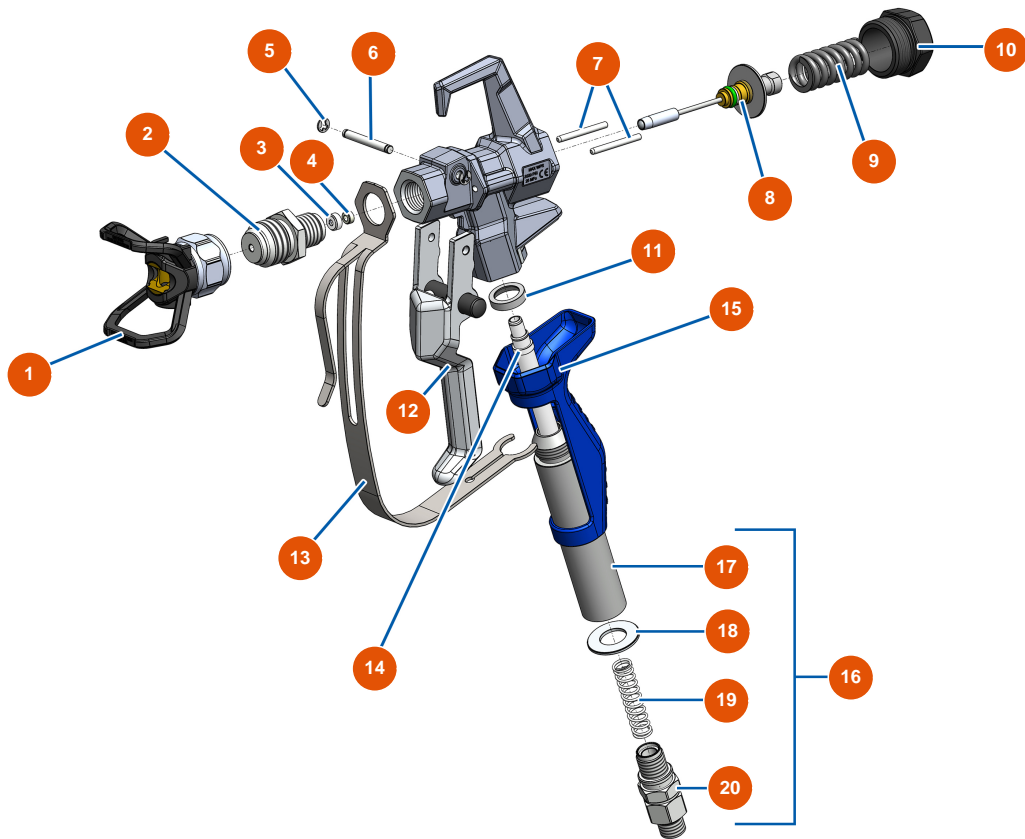

PAINTSPRAY spray-gun with 7/8" G tip holder - General view

Détails des pièces

Pos.	Référence	Désignation
1	EU51001	EUBST, EUBBP & EUBFF 7/8" nozzle-holder
2	EU51036	PAINTSPRAY spray-gun 7/8" diffuser
3	EU51047	PAINTSPRAY, COATSPRAY spray-gun needle seat gasket
4	EU51046	PAINTSPRAY, COATSPRAY spray-gun needle seat
5	EU51043	PAINTSPRAY, COATSPRAY spray-gun trigger axis circlip
6	EU51042	PAINTSPRAY spray-gun trigger axis
7	EU51040	PAINTSPRAY spray-gun retraction pin
8	EU51033	PAINTSPRAY spray-gun needle repair kit
9	EU51034	PAINTSPRAY,COATSPRAY spray-gun needle return spring
10	EU51038	PAINTSPRAY, COATSPRAY spray-gun needle lock plug
11	EU51031	PAINTSPRAY spray-gun filter holder bearing gasket
12	EU51039	PAINTSPRAY spray-gun complete trigger
13	EU51032	PAINTSPRAY spray-gun trigger protection

Pos.	Référence	Désignation
14	EU51003	Spray-gun grip 50-mesh filter
15	EU51037	PAINTSPRAY spray-gun plastic handle
16	EU51048	Complete revolving coupling for PAINTSPRAY spray-gun
17	EU51035	PAINTSPRAY spray-gun filter holder
18	EU51045	PAINTSPRAY, COATSPRAY spray-gun revolving coupling gasket
19	EU51041	PAINTSPRAY spray-gun filter holding spring
20	EU51044	1/4" MBSP revolving coupling for PAINTSPRAY spray-gun