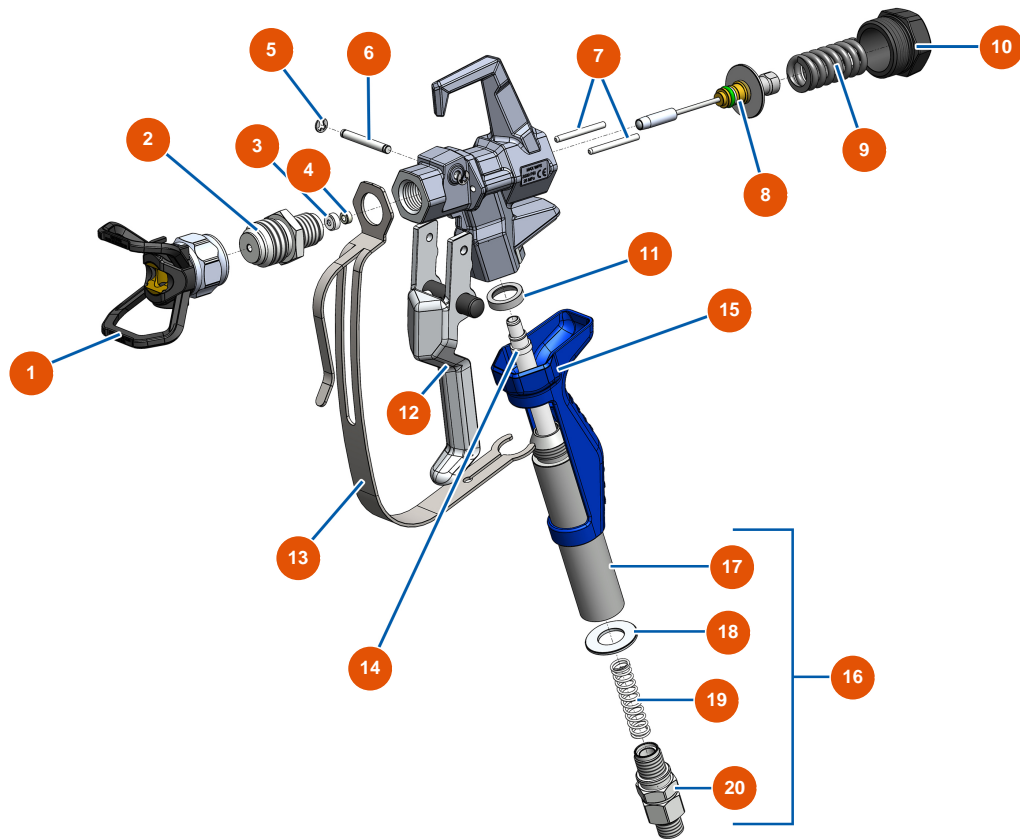

EUROSPRAY S airless piston pump - Spray-gun

Détails des pièces

Pos.	Référence	Désignation
1	EU51001	EUBST, EUBBP & EUBFF 7/8" nozzle-holder
2	EU51036	PAINTSPRAY spray-gun 7/8" diffuser
3	EU51047	PAINTSPRAY, COATSPRAY spray-gun needle seat gasket
4	EU51046	PAINTSPRAY, COATSPRAY spray-gun needle seat
5	EU51043	PAINTSPRAY, COATSPRAY spray-gun trigger axis circlip
6	EU51042	PAINTSPRAY spray-gun trigger axis
7	EU51040	PAINTSPRAY spray-gun retraction pin
8	EU51033	PAINTSPRAY spray-gun needle repair kit
9	EU51034	PAINTSPRAY,COATSPRAY spray-gun needle return spring
10	EU51038	PAINTSPRAY, COATSPRAY spray-gun needle lock plug
11	EU51031	PAINTSPRAY spray-gun filter holder bearing gasket
12	EU51039	PAINTSPRAY spray-gun complete trigger
13	EU51032	PAINTSPRAY spray-gun trigger protection