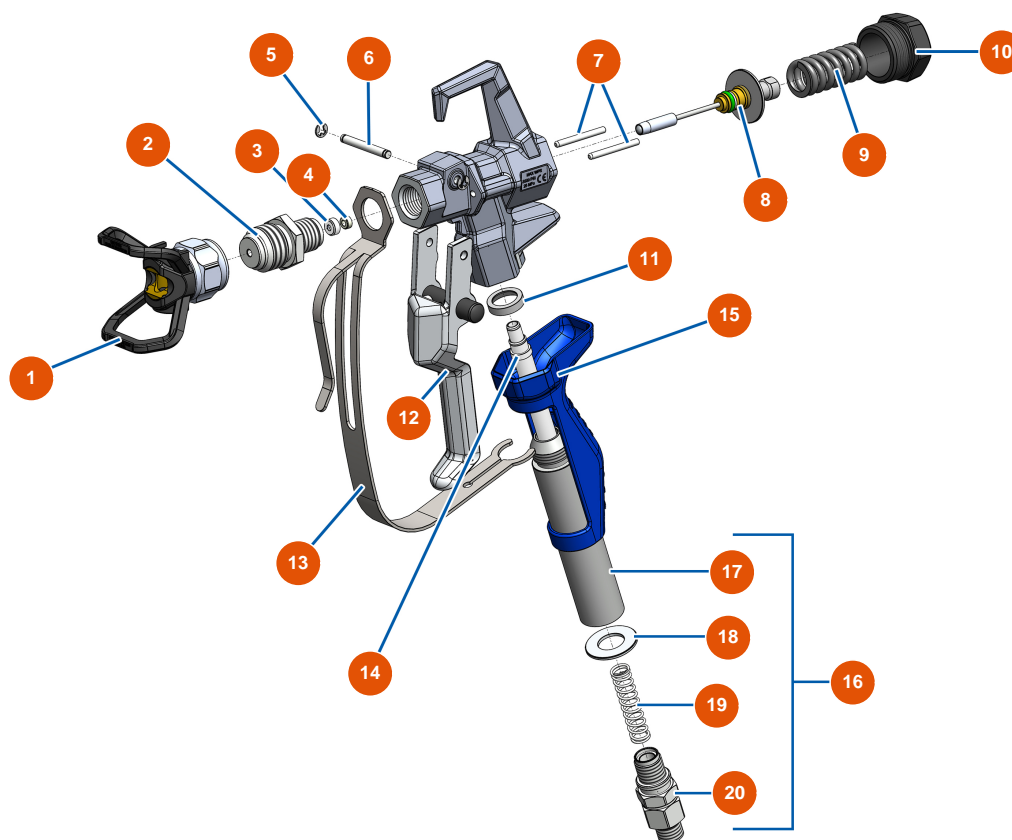

EUROSPRAY S airless piston pump - Spray-gun

Détails des pièces

Pos.	Référence	Désignation
1	EU51001	EUBST, EUBBP & EUBFF 7/8" nozzle-holder
2	EU51036	PAINTSPRAY spray-gun 7/8" diffuser
3	EU51047	PAINTSPRAY, COATSPRAY spray-gun needle seat gasket
4	EU51046	PAINTSPRAY, COATSPRAY spray-gun needle seat
5	EU51043	PAINTSPRAY, COATSPRAY spray-gun trigger axis circlip
6	EU51042	PAINTSPRAY spray-gun trigger axis
7	EU51040	PAINTSPRAY spray-gun retraction pin
8	EU51033	PAINTSPRAY spray-gun needle repair kit
9	EU51034	PAINTSPRAY, COATSPRAY spray-gun needle return spring
10	EU51038	PAINTSPRAY, COATSPRAY spray-gun needle lock plug
11	EU51031	PAINTSPRAY spray-gun filter holder bearing gasket
12	EU51039	PAINTSPRAY spray-gun complete trigger
13	EU51032	PAINTSPRAY spray-gun trigger protection