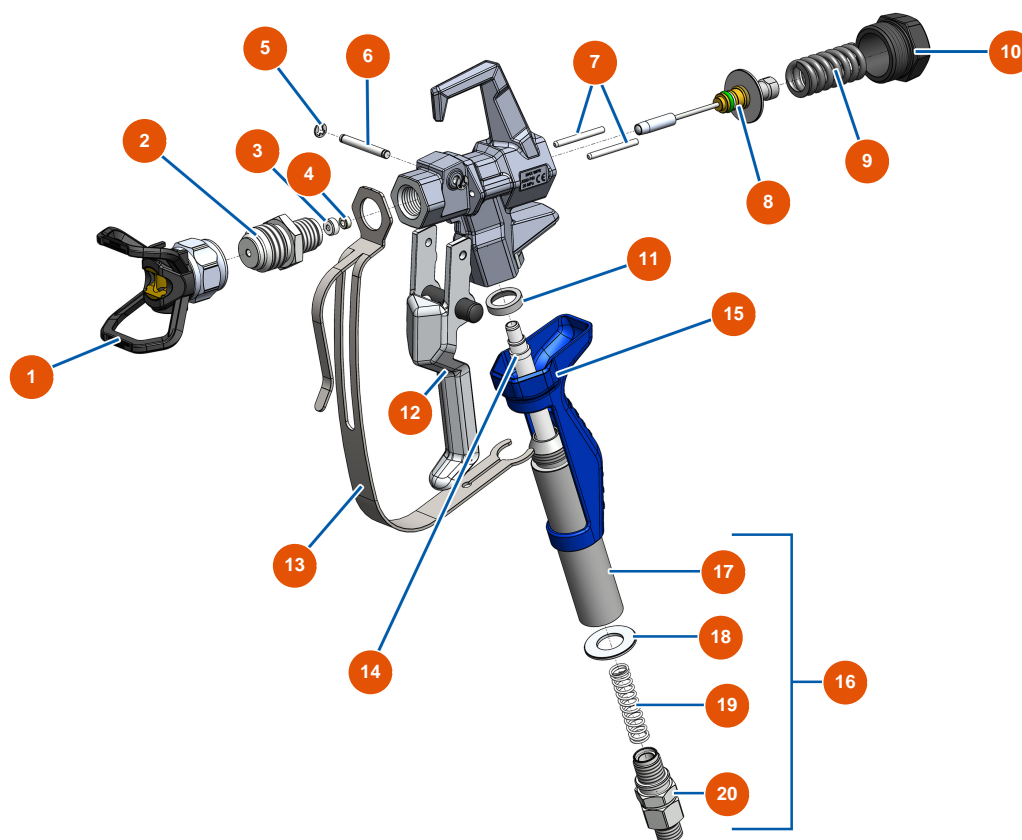

EUROSPRAY S Mini airless piston pump - Paint filter

Détails des pièces

Pos.	Référence	Désignation
1	EU51164	EUROSPRAY S Mini & S complete pump filter without pressure sensor
2	EU51136	EUROSPRAY S Mini, S, L & PULSE pump complete drain valve
3	EU51123	EUROSPRAY S Mini, S, L & PULSE pump HP 1/4" M nipple
4	EU51130	EUROSPRAY S Mini, S, L & PULSE pump filter plug
5	EU51131	EUROSPRAY S Mini, S, L & PULSE pump filter O-ring
6	EU51132	EUROSPRAY S Mini, S, L & PULSE pump filter support
7	EU51133	EUROSPRAY S Mini, S, L & PULSE 60 mesh pump filter
8	EU51135	EUROSPRAY S Mini, S & L pump pressure sensor
9	EU51134	EUROSPRAY S Mini, S, L & PULSE pump filter body

EUROSPRAY S Mini airless piston pump - Spray-gun

Détails des pièces

Pos.	Référence	Désignation
1	EU51001	EUBST, EUBBP & EUBFF 7/8" nozzle-holder
2	EU51036	PAINTSPRAY spray-gun 7/8" diffuser
3	EU51047	PAINTSPRAY, COATSPRAY spray-gun needle seat gasket
4	EU51046	PAINTSPRAY, COATSPRAY spray-gun needle seat
5	EU51043	PAINTSPRAY, COATSPRAY spray-gun trigger axis circlip
6	EU51042	PAINTSPRAY spray-gun trigger axis
7	EU51040	PAINTSPRAY spray-gun retraction pin
8	EU51033	PAINTSPRAY spray-gun needle repair kit
9	EU51034	PAINTSPRAY, COATSPRAY spray-gun needle return spring
10	EU51038	PAINTSPRAY, COATSPRAY spray-gun needle lock plug
11	EU51031	PAINTSPRAY spray-gun filter holder bearing gasket
12	EU51039	PAINTSPRAY spray-gun complete trigger
13	EU51032	PAINTSPRAY spray-gun trigger protection