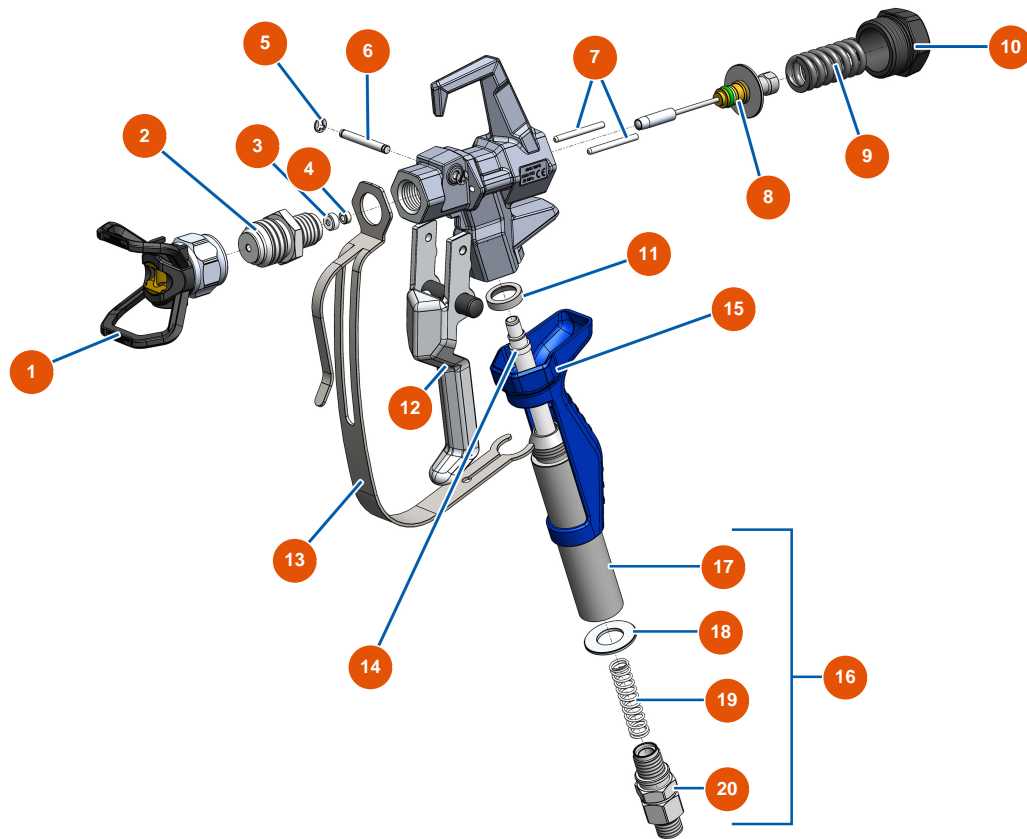

EUROSPRAY S Mini airless piston pump - Spray-gun

Détails des pièces

Pos.	Référence	Désignation
1	EU51001	EUBST, EUBBP & EUBFF 7/8" nozzle-holder
2	EU51036	PAINTSPRAY spray-gun 7/8" diffuser
3	EU51047	PAINTSPRAY, COATSPRAY spray-gun needle seat gasket
4	EU51046	PAINTSPRAY, COATSPRAY spray-gun needle seat
5	EU51043	PAINTSPRAY, COATSPRAY spray-gun trigger axis circlip
6	EU51042	PAINTSPRAY spray-gun trigger axis
7	EU51040	PAINTSPRAY spray-gun retraction pin
8	EU51033	PAINTSPRAY spray-gun needle repair kit
9	EU51034	PAINTSPRAY, COATSPRAY spray-gun needle return spring
10	EU51038	PAINTSPRAY, COATSPRAY spray-gun needle lock plug
11	EU51031	PAINTSPRAY spray-gun filter holder bearing gasket
12	EU51039	PAINTSPRAY spray-gun complete trigger
13	EU51032	PAINTSPRAY spray-gun trigger protection