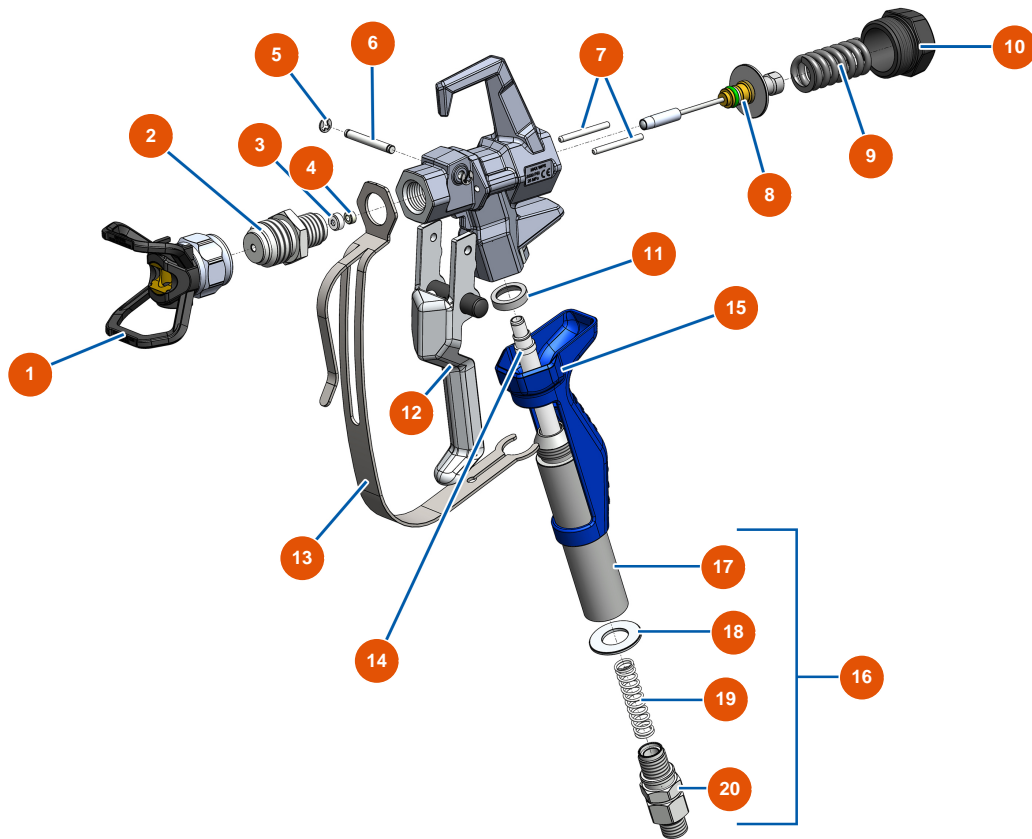

EUROSPRAY L airless piston pump - Spray-gun

Détails des pièces

Pos.	Référence	Désignation
1	EU51001	EUBST, EUBBP & EUBFF 7/8" nozzle-holder
2	EU51036	PAINTSPRAY spray-gun 7/8" diffuser
3	EU51047	PAINTSPRAY, COATSPRAY spray-gun needle seat gasket
4	EU51046	PAINTSPRAY, COATSPRAY spray-gun needle seat
5	EU51043	PAINTSPRAY, COATSPRAY spray-gun trigger axis circlip
6	EU51042	PAINTSPRAY spray-gun trigger axis
7	EU51040	PAINTSPRAY spray-gun retraction pin
8	EU51033	PAINTSPRAY spray-gun needle repair kit
9	EU51034	PAINTSPRAY, COATSPRAY spray-gun needle return spring
10	EU51038	PAINTSPRAY, COATSPRAY spray-gun needle lock plug
11	EU51031	PAINTSPRAY spray-gun filter holder bearing gasket
12	EU51039	PAINTSPRAY spray-gun complete trigger
13	EU51032	PAINTSPRAY spray-gun trigger protection