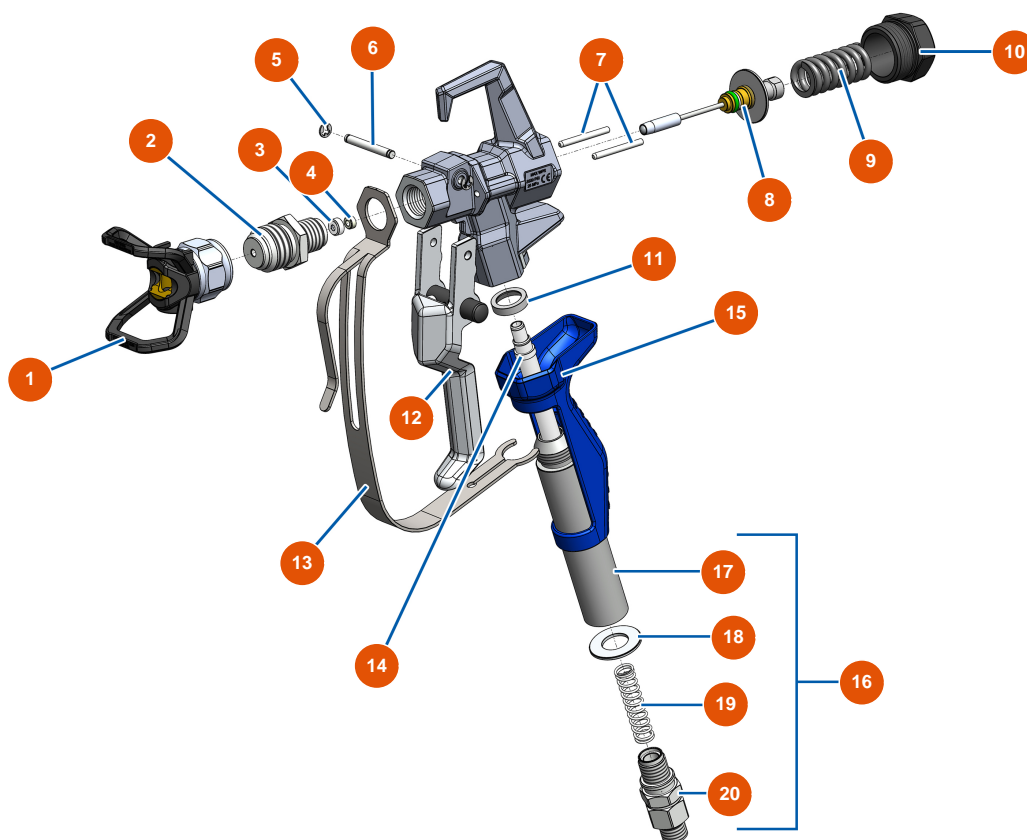

EUROSPRAY L airless piston pump - Spray-gun

Détails des pièces

Pos.	Référence	Désignation
1	EU51001	EUBST, EUBBP & EUBFF 7/8" nozzle-holder
2	EU51036	PAINTSPRAY spray-gun 7/8" diffuser
3	EU51047	PAINTSPRAY, COATSPRAY spray-gun needle seat gasket
4	EU51046	PAINTSPRAY, COATSPRAY spray-gun needle seat
5	EU51043	PAINTSPRAY, COATSPRAY spray-gun trigger axis circlip
6	EU51042	PAINTSPRAY spray-gun trigger axis
7	EU51040	PAINTSPRAY spray-gun retraction pin
8	EU51033	PAINTSPRAY spray-gun needle repair kit
9	EU51034	PAINTSPRAY,COATSPRAY spray-gun needle return spring
10	EU51038	PAINTSPRAY, COATSPRAY spray-gun needle lock plug
11	EU51031	PAINTSPRAY spray-gun filter holder bearing gasket
12	EU51039	PAINTSPRAY spray-gun complete trigger
13	EU51032	PAINTSPRAY spray-gun trigger protection