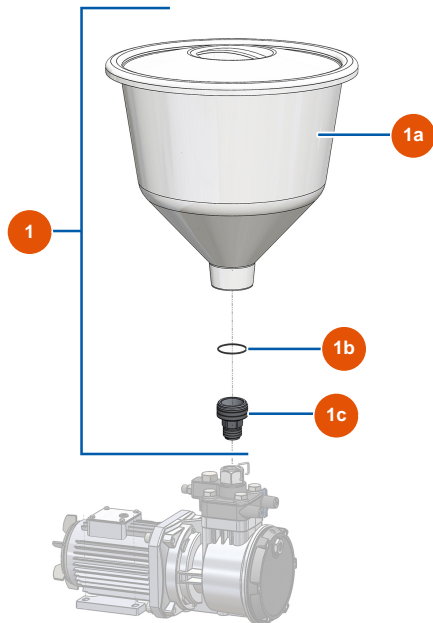

EUROSPRAY PULSE airless diaphragm pump - Options

Détails des pièces

Pos.	Référence	Désignation
1	EU51610	35-litre F2" single bucket for EUROSPRAY PULSE diaphragm pump
1a	EU51608	1a
1b	EU15216	1b
1c	EU51614	1c
2	EU51613	Complete suction rod for EUROSPRAY PULSE diaphragm pump
2a	EU51155	EUROSPRAY S Mini & S suction strainer
2b	EU11719	2b