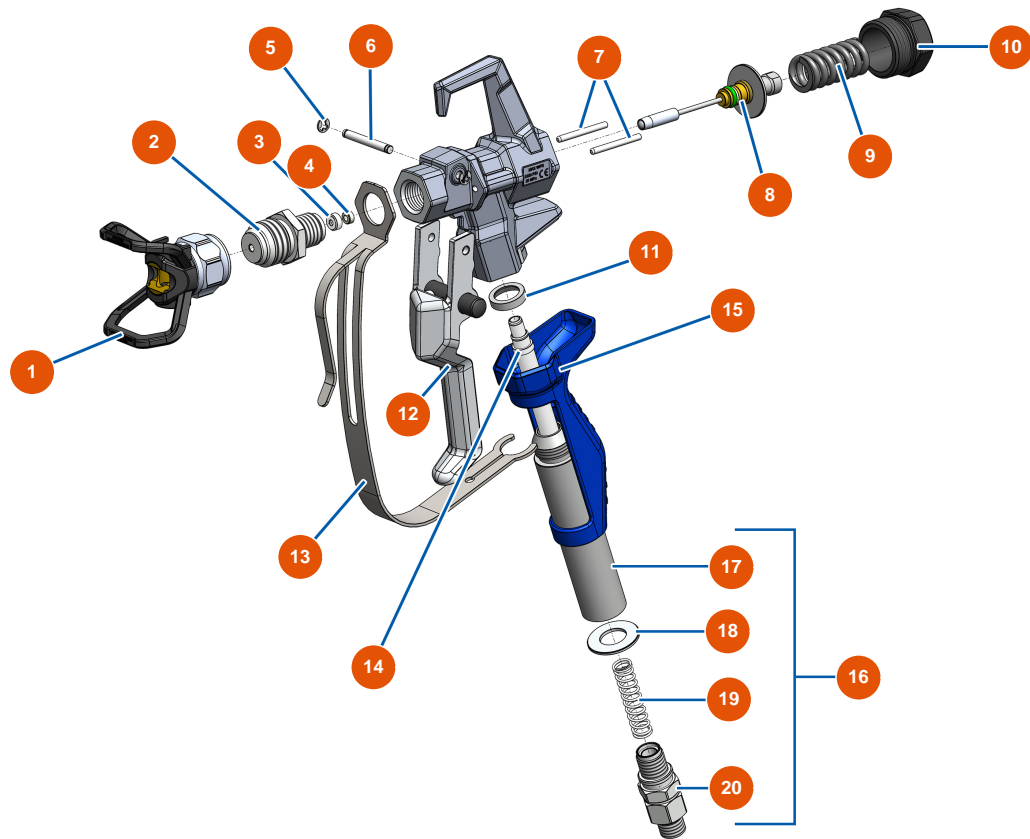

Pos.	Référence	Désignation
14	EU12863	14
15		1,50 lm "b" rule
16	EU30291	16
17	EU14218	17
18	EU51602	18

EUROSPRAY PULSE airless diaphragm pump - Cylinder head

Détails des pièces

Pos.	Référence	Désignation
1	EUM10843	1
2	EU51604	2
3	EU15118	3
4	EU51601	4
5	EU51612	5
6	EU51603	6
7	EU80512	7
8	EU30281	8
9	EU12462	9
10	EU30263	10

EUROSPRAY PULSE airless diaphragm pump - Paint filter

Détails des pièces

Pos.	Référence	Désignation
1	EU51130	EUROSPRAY S Mini, S, L & PULSE pump filter plug
2	EU51131	EUROSPRAY S Mini, S, L & PULSE pump filter O-ring
3	EU51132	EUROSPRAY S Mini, S, L & PULSE pump filter support
4	EU51133	EUROSPRAY S Mini, S, L & PULSE 60 mesh pump filter
5	EU51134	EUROSPRAY S Mini, S, L & PULSE pump filter body
6	EU51606	6
7	EU51123	EUROSPRAY S Mini, S, L & PULSE pump HP 1/4" M nipple
8	EU51611	8
9	EU51618	9
10	EU51136	EUROSPRAY S Mini, S, L & PULSE pump complete drain valve
11	EU90157	11
12	EU70087	∅ 6 inox narrow washer

EUROSPRAY PULSE airless diaphragm pump - Spray-gun

Détails des pièces

Pos.	Référence	Désignation
1	EU51001	EUBST, EUBBP & EUBFF 7/8" nozzle-holder
2	EU51036	PAINTSPRAY spray-gun 7/8" diffuser
3	EU51047	PAINTSPRAY, COATSPRAY spray-gun needle seat gasket
4	EU51046	PAINTSPRAY, COATSPRAY spray-gun needle seat
5	EU51043	PAINTSPRAY, COATSPRAY spray-gun trigger axis circlip
6	EU51042	PAINTSPRAY spray-gun trigger axis
7	EU51040	PAINTSPRAY spray-gun retraction pin
8	EU51033	PAINTSPRAY spray-gun needle repair kit
9	EU51034	PAINTSPRAY, COATSPRAY spray-gun needle return spring
10	EU51038	PAINTSPRAY, COATSPRAY spray-gun needle lock plug
11	EU51031	PAINTSPRAY spray-gun filter holder bearing gasket
12	EU51039	PAINTSPRAY spray-gun complete trigger
13	EU51032	PAINTSPRAY spray-gun trigger protection