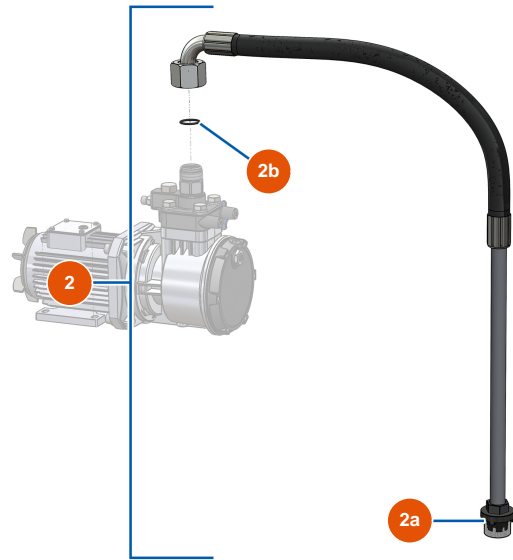

EUROSPRAY PULSE airless diaphragm pump - Options

Détails des pièces

Pos.	Référence	Désignation
1	EU51610	35-litre F2" single bucket for EUROSPRAY PULSE diaphragm pump
1a	EU51608	1a
1b	EU15216	1b
1c	EU51614	1c
2	EU51613	Complete suction rod for EUROSPRAY PULSE diaphragm pump
2a	EU51155	EUROSPRAY S Mini & S suction strainer
2b	EU11719	2b