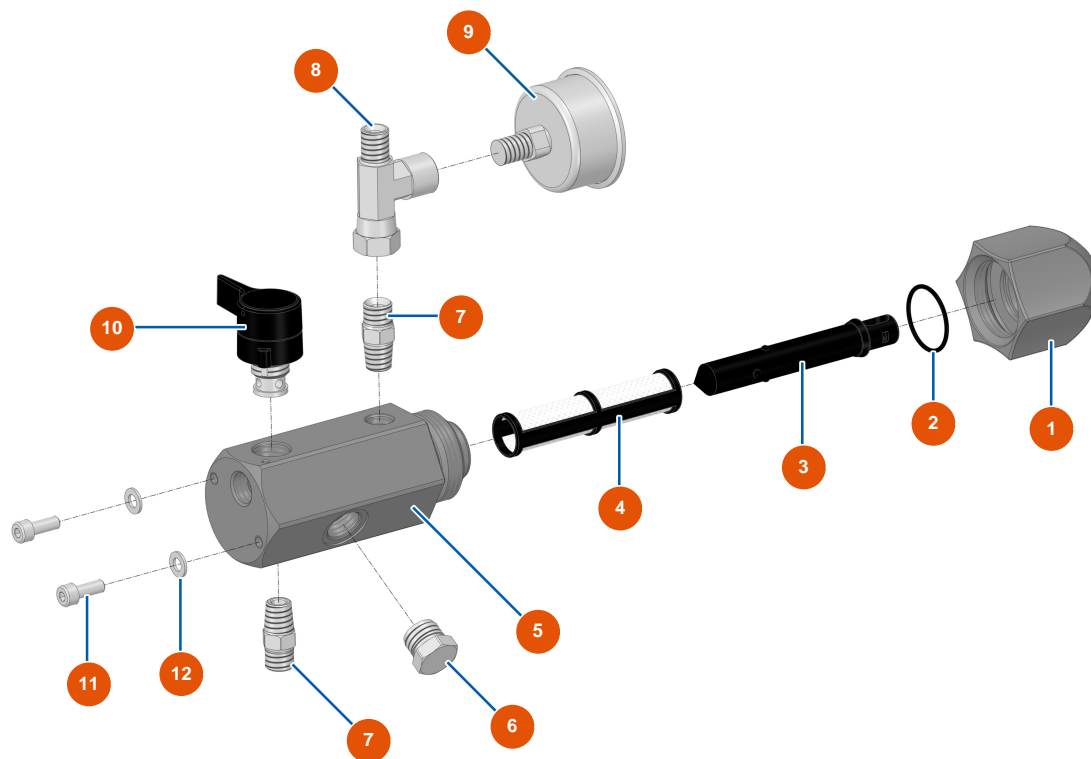

Pos.	Référence	Désignation
14	EU12863	14
15		1,50 lm "b" rule
16	EU30291	16
17	EU14218	17
18	EU51602	18

EUROSPRAY PULSE airless diaphragm pump - Cylinder head

Détails des pièces

Pos.	Référence	Désignation
1	EUM10843	1
2	EU51604	2
3	EU15118	3
4	EU51601	4
5	EU51612	5
6	EU51603	6
7	EU80512	7
8	EU30281	8
9	EU12462	9
10	EU30263	10

EUROSPRAY PULSE airless diaphragm pump - Paint filter

Détails des pièces

Pos.	Référence	Désignation
1	EU51130	EUROSPRAY S Mini, S, L & PULSE pump filter plug
2	EU51131	EUROSPRAY S Mini, S, L & PULSE pump filter O-ring
3	EU51132	EUROSPRAY S Mini, S, L & PULSE pump filter support
4	EU51133	EUROSPRAY S Mini, S, L & PULSE 60 mesh pump filter
5	EU51134	EUROSPRAY S Mini, S, L & PULSE pump filter body
6	EU51606	6
7	EU51123	EUROSPRAY S Mini, S, L & PULSE pump HP 1/4" M nipple
8	EU51611	8
9	EU51618	9
10	EU51136	EUROSPRAY S Mini, S, L & PULSE pump complete drain valve
11	EU90157	11
12	EU70087	∅ 6 inox narrow washer

EUROSPRAY PULSE airless diaphragm pump - Spray-gun

Détails des pièces

Pos.	Référence	Désignation
1	EU51001	EUBST, EUBBP & EUBFF 7/8" nozzle-holder
2	EU51036	PAINTSPRAY spray-gun 7/8" diffuser
3	EU51047	PAINTSPRAY, COATSPRAY spray-gun needle seat gasket
4	EU51046	PAINTSPRAY, COATSPRAY spray-gun needle seat
5	EU51043	PAINTSPRAY, COATSPRAY spray-gun trigger axis circlip
6	EU51042	PAINTSPRAY spray-gun trigger axis
7	EU51040	PAINTSPRAY spray-gun retraction pin
8	EU51033	PAINTSPRAY spray-gun needle repair kit
9	EU51034	PAINTSPRAY, COATSPRAY spray-gun needle return spring
10	EU51038	PAINTSPRAY, COATSPRAY spray-gun needle lock plug
11	EU51031	PAINTSPRAY spray-gun filter holder bearing gasket
12	EU51039	PAINTSPRAY spray-gun complete trigger
13	EU51032	PAINTSPRAY spray-gun trigger protection