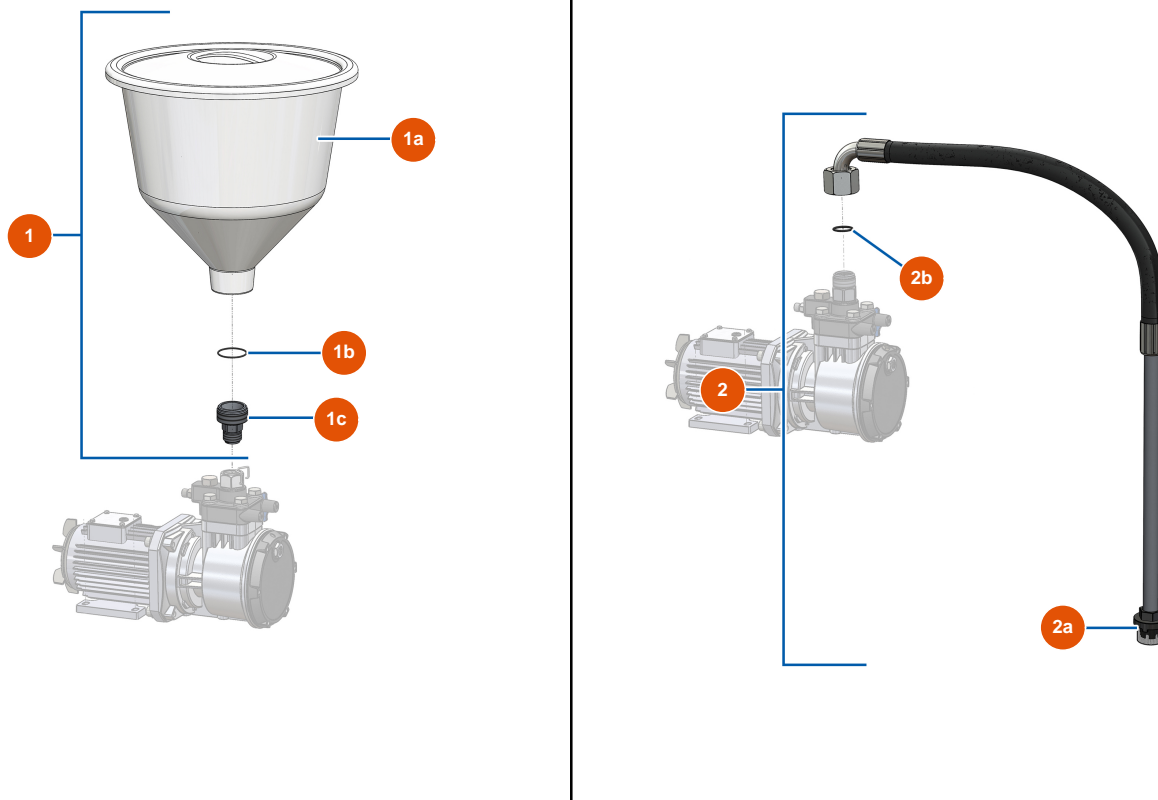

EUROSPRAY PULSE airless diaphragm pump - Options

Détails des pièces

Pos.	Référence	Désignation
1	EU51610	35-litre F2" single bucket for EUROSPRAY PULSE diaphragm pump
1a	EU51608	1a
1b	EU15216	1b
1c	EU51614	1c
2	EU51613	Complete suction rod for EUROSPRAY PULSE diaphragm pump
2a	EU51155	EUROSPRAY S Mini & S suction strainer
2b	EU11719	2b