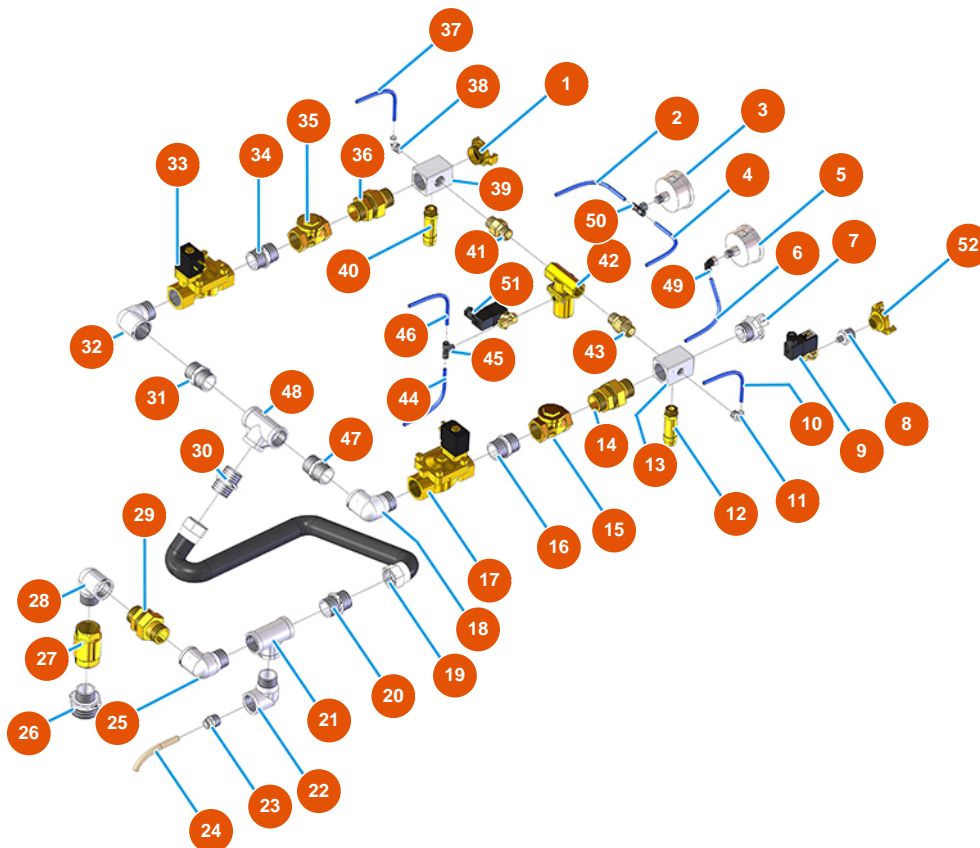

MIXER AIRTECH TOP powder conveying group - Type 100 - Air group - B

Détails des pièces

Pos.	Référence	Désignation
1	3A00100304	Male Geka coupling 1"
2	3G50500100	Hose ELASTOLLAN 6X4
3	3G00100140	Axial manometer 0-4 bar
4	3G50500100	Hose ELASTOLLAN 6X4
5	3G00100140	Axial manometer 0-4 bar
6	3G50500100	Hose ELASTOLLAN 6X4
7	3A00400105	EXPRESS connenctor M. 1
8	3G50300100	Steel reduction 1/2X1/4
9	3G01301106	Pilot for pneum. valve
10	3G50500200	Hose 12X14 RILSAN
11	3G50200200	Legris coupling elbow joint 6X1/4
12	3G01300306	Safety valve 1/2" calibrated 5 BAR
13	3G50301003	Joint for AIRTECH 2009