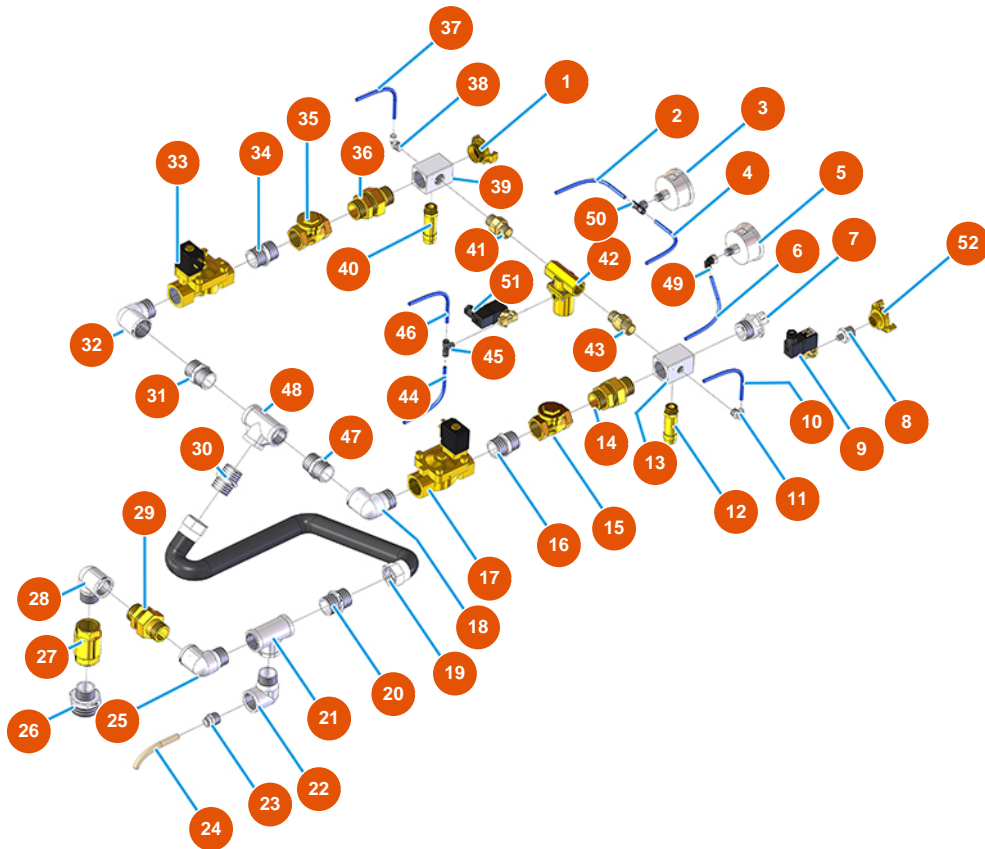

MIXER AIRTECH TOP powder conveying group - Type 100 - Air group - B

Détails des pièces

Pos.	Référence	Désignation
1	3A00100304	Male Geka coupling 1"
2	3G50500100	Hose ELASTOLLAN 6X4
3	3G00100140	Axial manometer 0-4 bar
4	3G50500100	Hose ELASTOLLAN 6X4
5	3G00100140	Axial manometer 0-4 bar
6	3G50500100	Hose ELASTOLLAN 6X4
7	3A00400105	EXPRESS connenctor M. 1
8	3G50300100	Steel reduction 1/2X1/4
9	3G01301106	Pilot for pneum. valve
10	3G50500200	Hose 12X14 RILSAN
11	3G50200200	Legris coupling elbow joint 6X1/4
12	3G01300306	Safety valve 1/2" calibrated 5 BAR
13	3G50301003	Joint for AIRTECH 2009