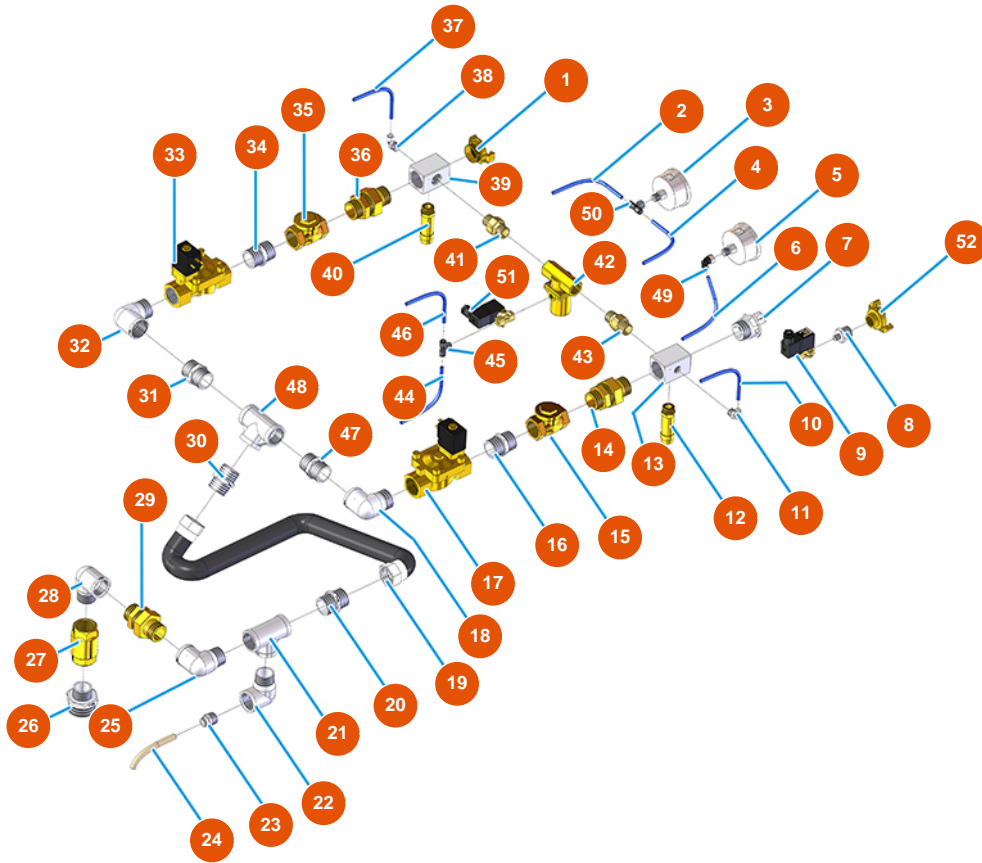

MIXER AIRTECH STANDARD powder conveying group - Type 100 - Air group - B

Détails des pièces

Pos.	Référence	Désignation
1	3A00100304	Male Geka coupling 1"
2	3G50500100	Hose ELASTOLLAN 6X4
3	3G00100140	Axial manometer 0-4 bar
4	3G50500100	Hose ELASTOLLAN 6X4
5	3G00100140	Axial manometer 0-4 bar
6	3G50500100	Hose ELASTOLLAN 6X4
7	3A00400105	EXPRESS connenctor M. 1
8	3G50300100	Steel reduction 1/2X1/4
9	3G01301106	Pilot for pneum. valve
10	3G50500200	Hose 12X14 RILSAN
11	3G50200200	Legris coupling elbow joint 6X1/4
12	3G01300306	Safety valve 1/2" calibrated 5 BAR