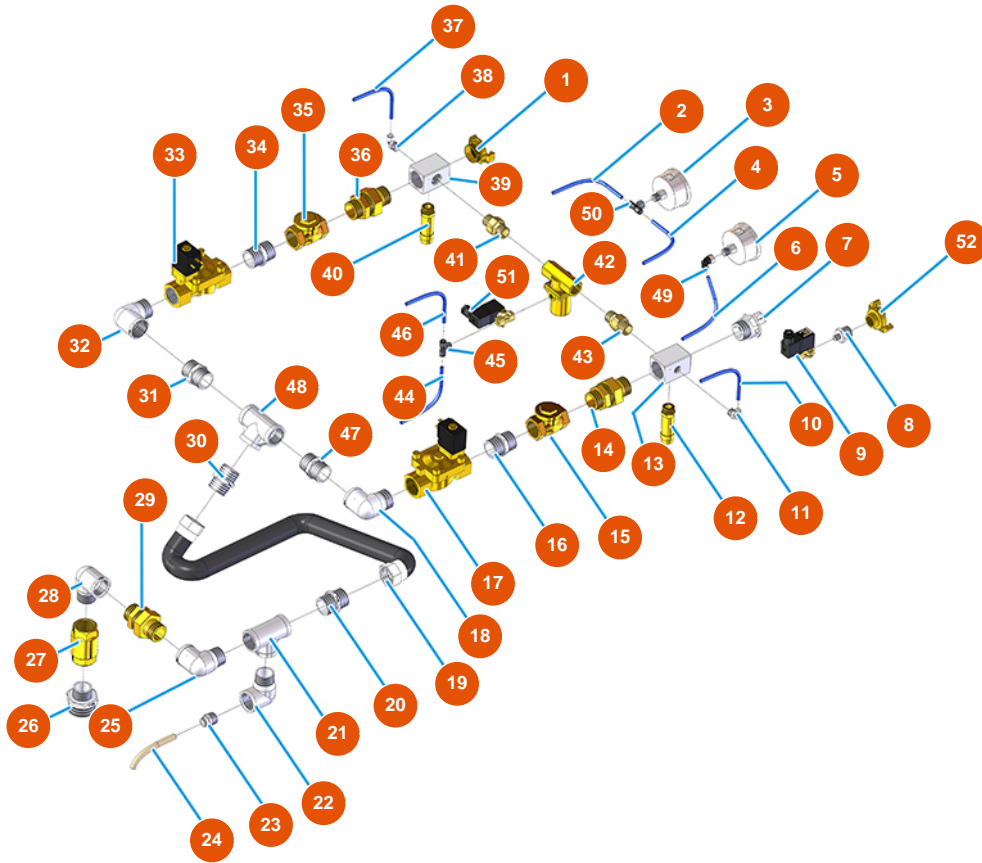

## MIXER AIRTECH STANDARD powder conveying group - Type 100 - Air group - B

### Détails des pièces

Pos.	Référence	Désignation
1	3A00100304	Male Geka coupling 1"
2	3G50500100	Hose ELASTOLLAN 6X4
3	3G00100140	Axial manometer 0-4 bar
4	3G50500100	Hose ELASTOLLAN 6X4
5	3G00100140	Axial manometer 0-4 bar
6	3G50500100	Hose ELASTOLLAN 6X4
7	3A00400105	EXPRESS connenctor M. 1
8	3G50300100	Steel reduction 1/2X1/4
9	3G01301106	Pilot for pneum. valve
10	3G50500200	Hose 12X14 RILSAN
11	3G50200200	Legris coupling elbow joint 6X1/4
12	3G01300306	Safety valve 1/2" calibrated 5 BAR