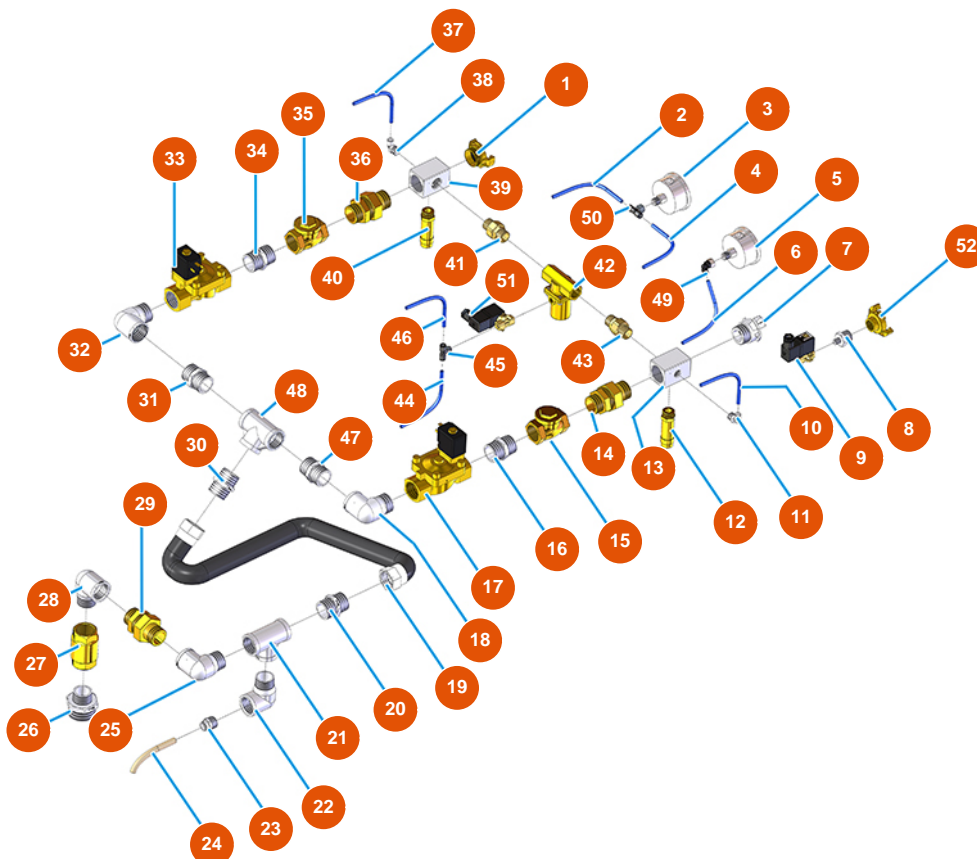

MIXER AIRTECH STANDARD powder conveying group - Type 100 - Air group - B

Détails des pièces

Pos.	Référence	Désignation
1	3A00100304	Male Geka coupling 1"
2	3G50500100	Hose ELASTOLLAN 6X4
3	3G00100140	Axial manometer 0-4 bar
4	3G50500100	Hose ELASTOLLAN 6X4
5	3G00100140	Axial manometer 0-4 bar
6	3G50500100	Hose ELASTOLLAN 6X4
7	3A00400105	EXPRESS connenctor M. 1
8	3G50300100	Steel reduction 1/2X1/4
9	3G01301106	Pilot for pneum. valve
10	3G50500200	Hose 12X14 RILSAN
11	3G50200200	Legris coupling elbow joint 6X1/4
12	3G01300306	Safety valve 1/2" calibrated 5 BAR
13	3G50301003	Joint for AIRTECH 2009