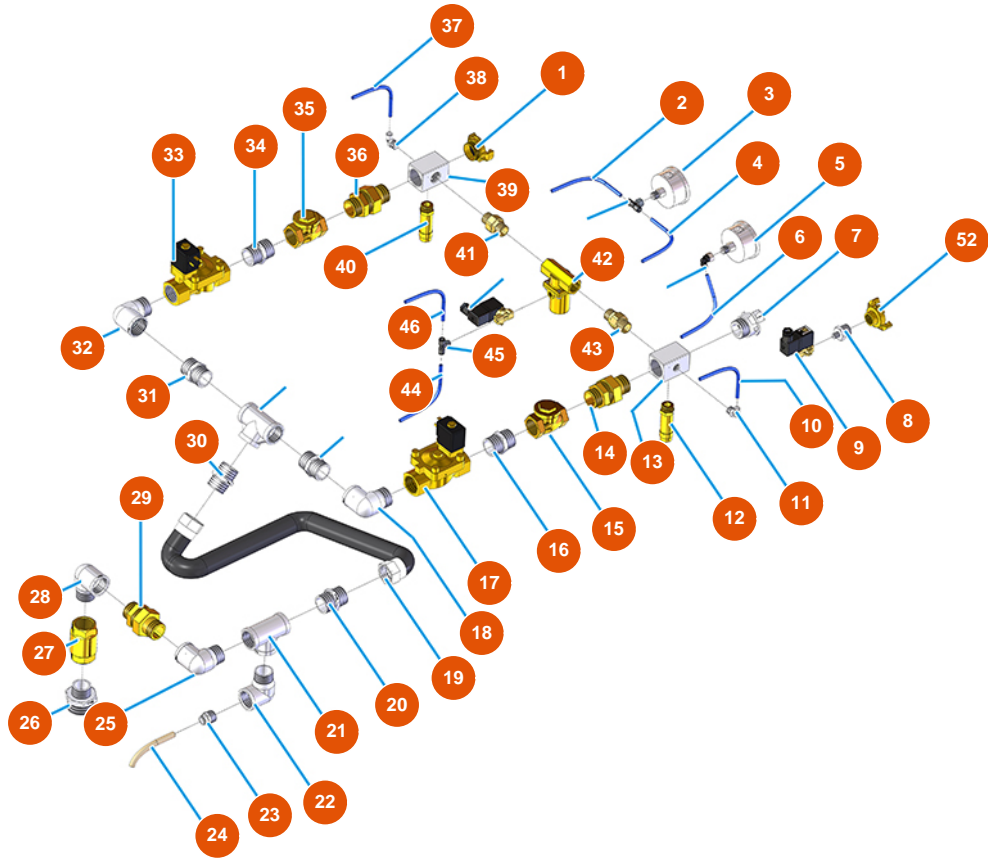

### Détails des pièces

Pos.	Référence	Désignation
1	3A00100304	Male Geka coupling 1"
2	3G50500100	Hose ELASTOLLAN 6X4
3	3G00100140	Axial manometer 0-4 bar
4	3G50500100	Hose ELASTOLLAN 6X4
5	3G00100140	Axial manometer 0-4 bar
6	3G50500100	Hose ELASTOLLAN 6X4
7	3A00400105	EXPRESS connenctor M. 1
8	3G50300100	Steel reduction 1/2X1/4
9	3G01301106	Pilot for pneum. valve
10	3G50500200	Hose 12X14 RILSAN
11	3G50200200	Legris coupling elbow joint 6X1/4
12	3G01300306	Safety valve 1/2" calibrated 5 BAR

Pos.	Référence	Désignation
13	3G50301003	Joint for AIRTECH 2009
14	3G01700309	3-pieces connector M-M 3/4
15	3G01300803	CLAPET valve 3/4"
16	3G00528003	Galvanized nipple FIG.280 3/4
17	3G00300151	Electrovalve 3/4 M&M XIMPI
18	3G00509203	Elbow join galvanized 90° MF FIG.92 3/4"
19	8002008003	Radiator hose SPL D.25X35 L=650 with coupling
20	3G00528002	Galvanized nipple FIG.280 1/2
21	3G00513003	T-joint FFF galvanized FIG.130 3/4
22	3G00509202	Elbow join galvanized 90° MF FIG.92 1/2"
23	3G50200101	Legris joint straight 1/2X14 3175
24	3G50500200	Hose 12X14 RILSAN
25	3G00509203	Elbow join galvanized 90° MF FIG.92 3/4"
26	3G00524114	Galvanized reduction FIG.241 1 1/2X3/4
27	3G01300403	Check valve EUROPA 3/4"
28	3G00509203	Elbow join galvanized 90° MF FIG.92 3/4"
29	3G01700309	3-pieces connector M-M 3/4
30	3G00528002	Galvanized nipple FIG.280 1/2
31	3G00553011	Extension screw 3/4 X 60
32	3G00509203	Elbow join galvanized 90° MF FIG.92 3/4"
33	3G00300151	Electrovalve 3/4 M&M XIMPI
34	3G00528003	Galvanized nipple FIG.280 3/4
35	3G50300100	Steel reduction 1/2X1/4
36	3G01700309	3-pieces connector M-M 3/4
37	3G50500100	Hose ELASTOLLAN 6X4
38	3G50200200	Legris coupling elbow joint 6X1/4
39	3G50301003	Joint for AIRTECH 2009
40	3G01300302	Safety valve 1/2" calibrated 2 BAR
41	3G01700300	3 piece connector MF (I1)
42	3G01301105	Pneum. control valve
43	3G01700300	3 piece connector MF (I1)
44	3G50500100	Hose ELASTOLLAN 6X4
45	3G50200300	Legris T - joint MFF 1/4
46	3G50500100	Hose ELASTOLLAN 6X4