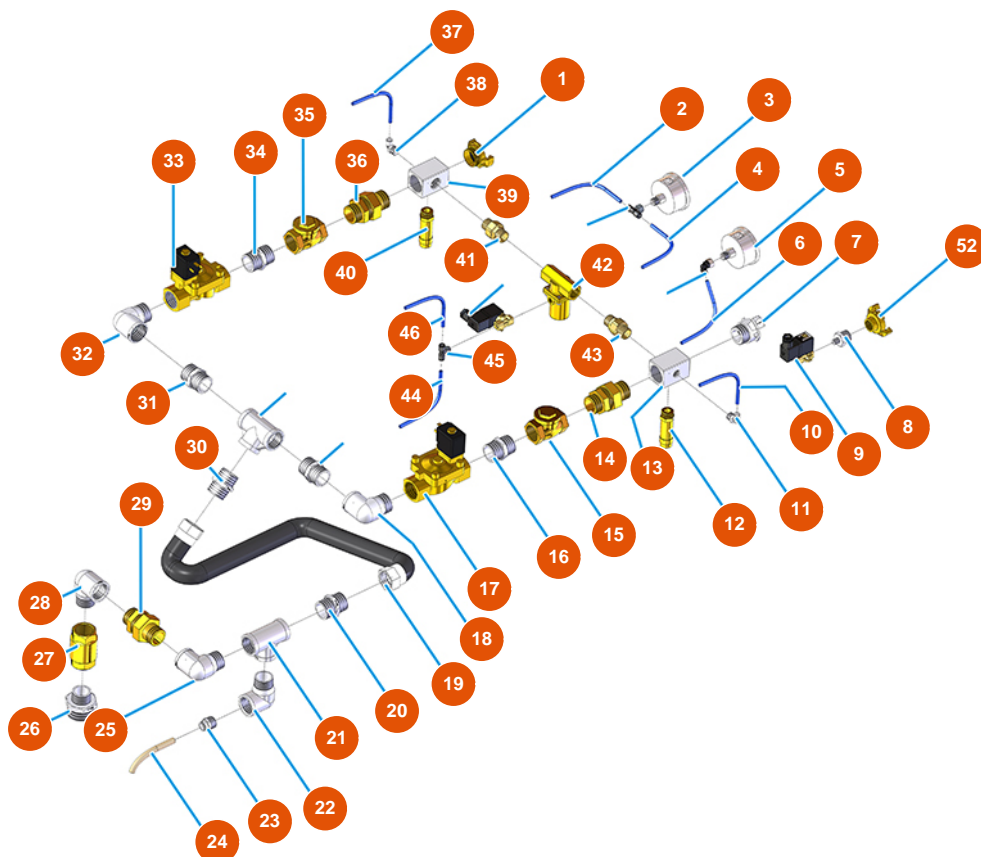

MIXER AIRTECH STANDARD powder conveying group - Type 140 - Air group - B

Détails des pièces

Pos.	Référence	Désignation
1	3A00100304	Male Geka coupling 1"
2	3G50500100	Hose ELASTOLLAN 6X4
3	3G00100140	Axial manometer 0-4 bar
4	3G50500100	Hose ELASTOLLAN 6X4
5	3G00100140	Axial manometer 0-4 bar
6	3G50500100	Hose ELASTOLLAN 6X4
7	3A00400105	EXPRESS connenctor M. 1
8	3G50300100	Steel reduction 1/2X1/4
9	3G01301106	Pilot for pneum. valve
10	3G50500200	Hose 12X14 RILSAN
11	3G50200200	Legris coupling elbow joint 6X1/4
12	3G01300306	Safety valve 1/2" calibrated 5 BAR
13	3G50301003	Joint for AIRTECH 2009