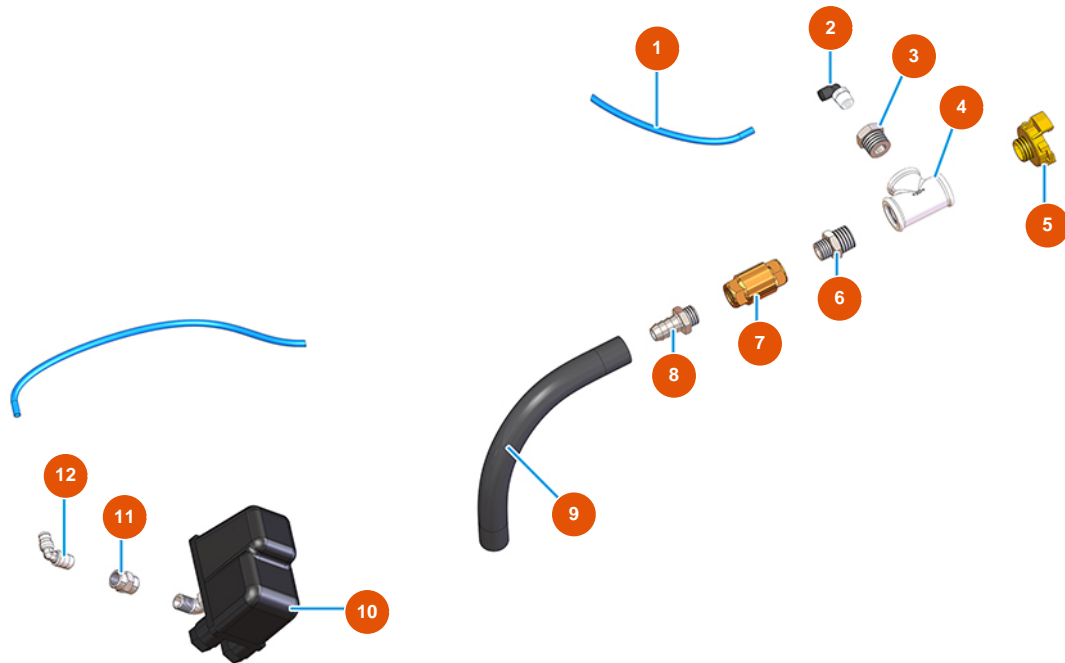

## MIXER PLUS CLASSIC - 50 Hz continuous mixing machine - Air group

### Détails des pièces

Pos.	Référence	Désignation
1	3G50500100	Hose ELASTOLLAN 6X4
2	3G50200200	Legris coupling elbow joint 6X1/4
3	3G50300100	Steel reduction 1/2X1/4
4	3G00513002	Galv. T-joint FIG.130 1/2
5	3A00100302	Male Geka coupling 1/2"
6	3G50300700	Steel reduced nipple 1/2X3/8
7	3G01300401	Valve RITEGNO EUROPA 3/8"
8	3G50300202	Hose connector 3/8"X1/4"
9	3F00700210	9
10	3G00403106	Pressure switch PT/5 0,6-2 BAR ITALT
11	3G50300900	Sleeve 1/4 1/4 30M
12	3G50300400	Stainless steel elbow joint MM 1/4"