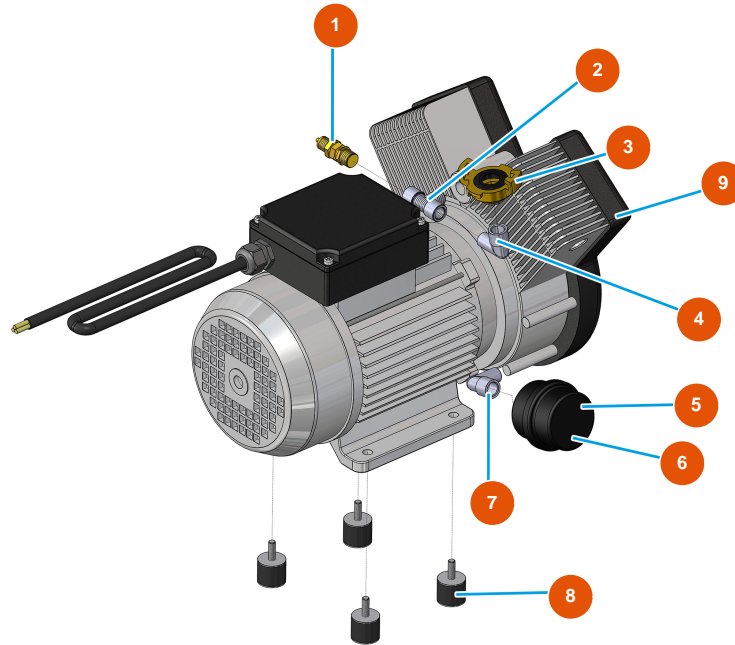

## MIXER PLUS CLASSIC - 50 Hz continuous mixing machine - Compressor

### Détails des pièces

Pos.	Référence	Désignation
1	3G01300304	Safety valve 1/4" TAR.3 BAR
2	3G50300804	T - joint FMF steel 3/8
3	3A00100301	Male Geka coupling 3/8"
4	3G50300503	Steel elbow MF 3/8"
5	3B02620000	Cartridge filter holder
6	3B02620010	Filter cartridge
7	3G50300500	Stainless steel elbow joint MF 1/4"
8	3T00200402	Rubber antivibration MM M8 D30 X H40 M8X23
9	3B02500000	Single-phase compressor 2 heads 230V