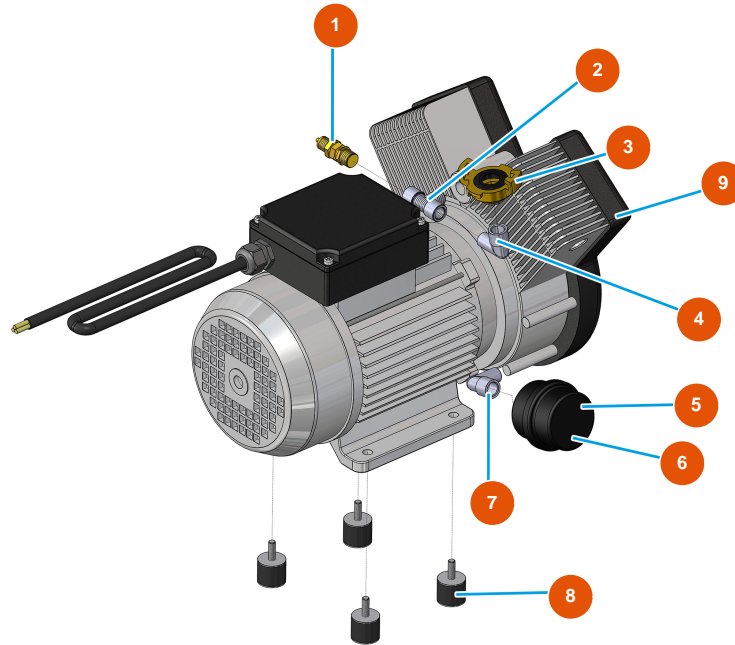

MIXER PLUS CLASSIC - 50 Hz continuous mixing machine - Compressor

Détails des pièces

Pos.	Référence	Désignation
1	3G01300304	Safety valve 1/4" TAR.3 BAR
2	3G50300804	T - joint FMF steel 3/8
3	3A00100301	Male Geka coupling 3/8"
4	3G50300503	Steel elbow MF 3/8"
5	3B02620000	Cartridge filter holder
6	3B02620010	Filter cartridge
7	3G50300500	Stainless steel elbow joint MF 1/4"
8	3T00200402	Rubber antivibration MM M8 D30 X H40 M8X23
9	3B02500000	Single-phase compressor 2 heads 230V