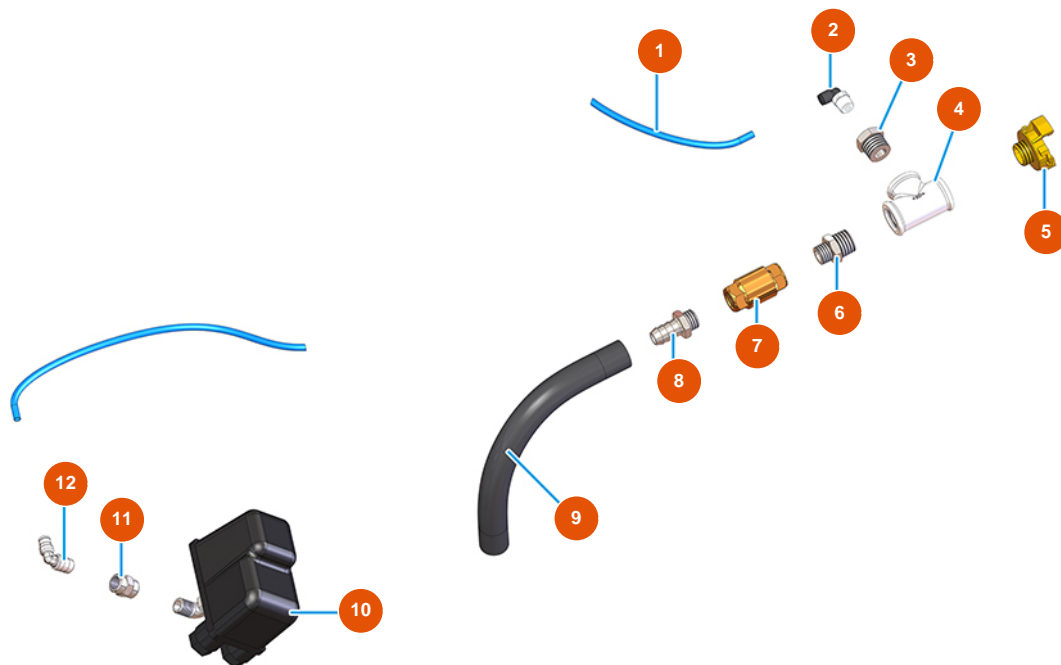

MIXER PLUS CLASSIC continuous mixing machine - 60 Hz - Air group

Détails des pièces

Pos.	Référence	Désignation
1	3G50500100	Hose ELASTOLLAN 6X4
2	3G50200200	Legris coupling elbow joint 6X1/4
3	3G50300100	Steel reduction 1/2X1/4
4	3G00513002	Galv. T-joint FIG.130 1/2
5	3A00100302	Male Geka coupling 1/2"
6	3G50300700	Steel reduced nipple 1/2X3/8
7	3G01300401	Valve RITEGNO EUROPA 3/8"
8	3G50300202	Hose connector 3/8"X14
9	3F00700210	9
10	3G00403106	Pressure switch PT/5 0,6-2 BAR ITALT
11	3G50300900	Sleeve 1/4 1/4 30M
12	3G50300900	Sleeve 1/4 1/4 30M