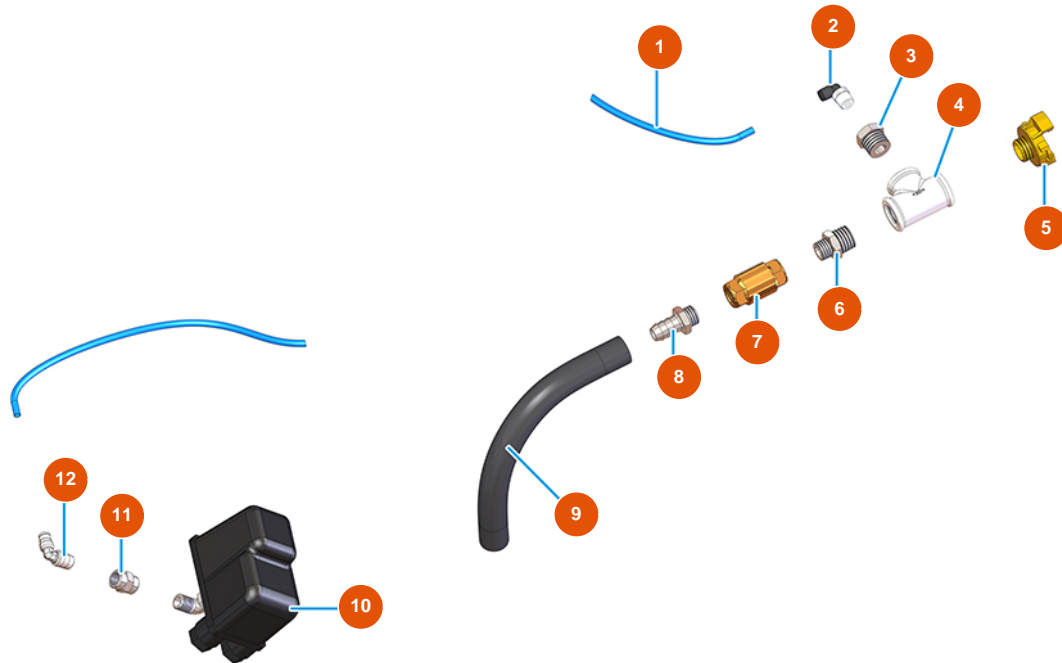

## MIXER PLUS CLASSIC continuous mixing machine - 60 Hz - Air group

### Détails des pièces

Pos.	Référence	Désignation
1	3G50500100	Hose ELASTOLLAN 6X4
2	3G50200200	Legris coupling elbow joint 6X1/4
3	3G50300100	Steel reduction 1/2X1/4
4	3G00513002	Galv. T-joint FIG.130 1/2
5	3A00100302	Male Geka coupling 1/2"
6	3G50300700	Steel reduced nipple 1/2X3/8
7	3G01300401	Valve RITEGNO EUROPA 3/8"
8	3G50300202	Hose connector 3/8"X1/4"
9	3F00700210	9
10	3G00403106	Pressure switch PT/5 0,6-2 BAR ITALT
11	3G50300900	Sleeve 1/4 1/4 30M
12	3G50300900	Sleeve 1/4 1/4 30M