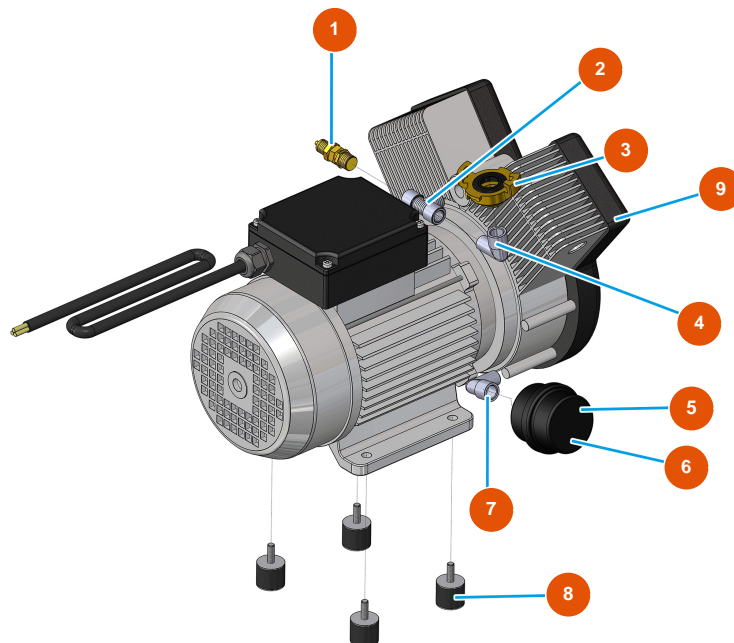

MIXER PLUS CLASSIC continuous mixing machine - 60 Hz - Compressor

Détails des pièces

| Pos. | Référence | Désignation |
|------|------------|--|
| 1 | 3G01300304 | Safety valve 1/4" TAR.3 BAR |
| 2 | 3G50300804 | T - joint FMF steel 3/8 |
| 3 | 3A00100301 | Male Geka coupling 3/8" |
| 4 | 3G50300503 | Steel elbow MF 3/8" |
| 5 | 3B02620000 | Cartridge filter holder |
| 6 | 3B02620010 | Filter cartridge |
| 7 | 3G50300500 | Stainless steel elbow joint MF 1/4" |
| 8 | 3T00200402 | Rubber antivibration MM M8 D30 X H40 M8X23 |
| 9 | 3B02500000 | Single-phase compressor 2 heads 230V |