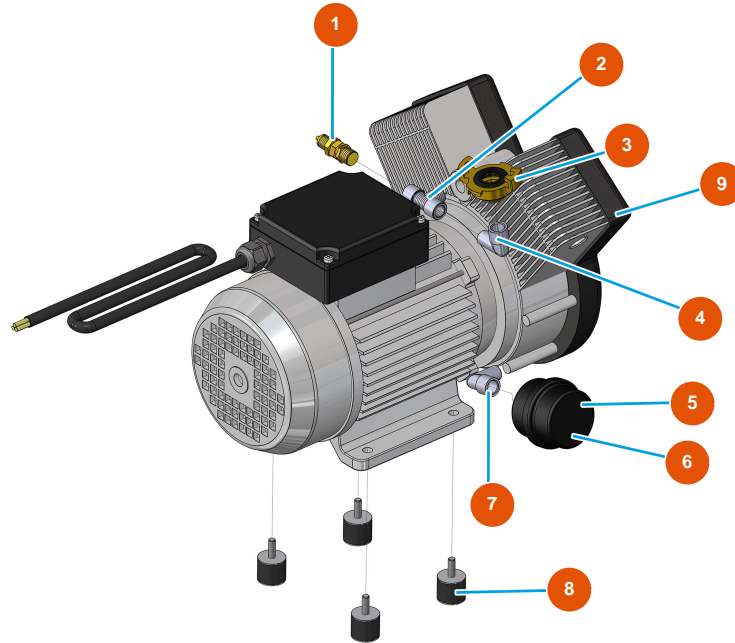

MIXER PLUS CLASSIC continuous mixing machine - 60 Hz - Compressor

Détails des pièces

Pos.	Référence	Désignation
1	3G01300304	Safety valve 1/4" TAR.3 BAR
2	3G50300804	T - joint FMF steel 3/8
3	3A00100301	Male Geka coupling 3/8"
4	3G50300503	Steel elbow MF 3/8"
5	3B02620000	Cartridge filter holder
6	3B02620010	Filter cartridge
7	3G50300500	Stainless steel elbow joint MF 1/4"
8	3T00200402	Rubber antivibration MM M8 D30 X H40 M8X23
9	3B02500000	Single-phase compressor 2 heads 230V