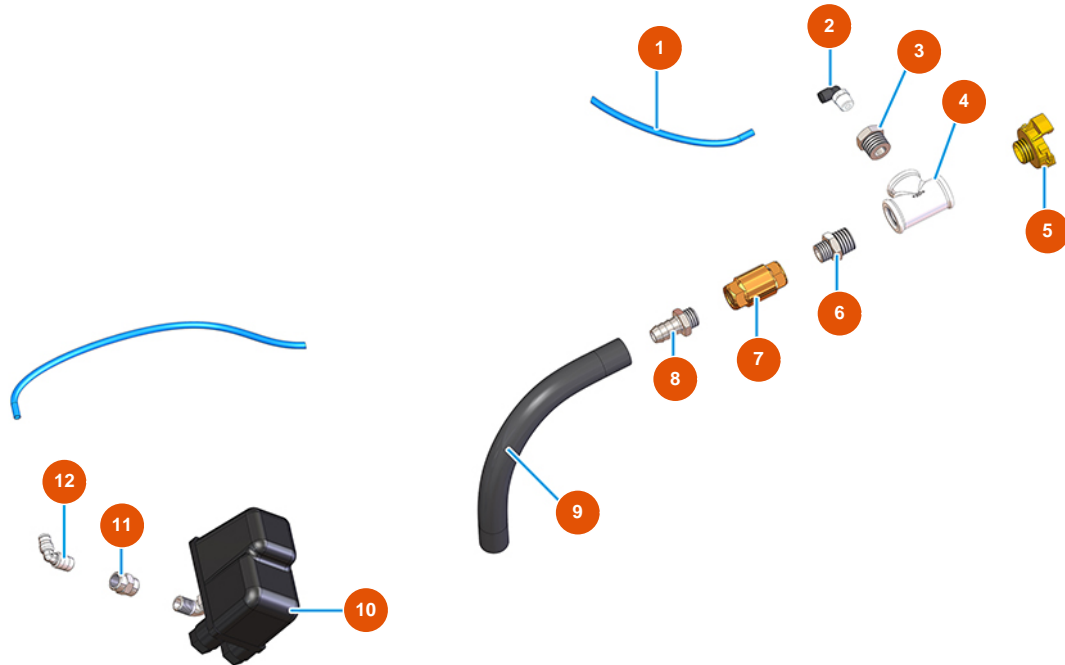

MIXER PLUS STANDARD continuous mixing machine - 50 Hz - Air group

Détails des pièces

Pos.	Référence	Désignation
1	3G50500100	Hose ELASTOLLAN 6X4
2	3G50200200	Legris coupling elbow joint 6X1/4
3	3G50300100	Steel reduction 1/2X1/4
4	3G00513002	Galv. T-joint FIG.130 1/2
5	3A00100302	Male Geka coupling 1/2"
6	3G50300700	Steel reduced nipple 1/2X3/8
7	3G01300401	Valve RITEGNO EUROPA 3/8"
8	3G50300202	Hose connector 3/8"X1/4"
9	3F00700210	9
10	3G00403106	Pressure switch PT/5 0,6-2 BAR ITALT
11	3G50300900	Sleeve 1/4 1/4 30M
12	3G50300400	Stainless steel elbow joint MM 1/4"