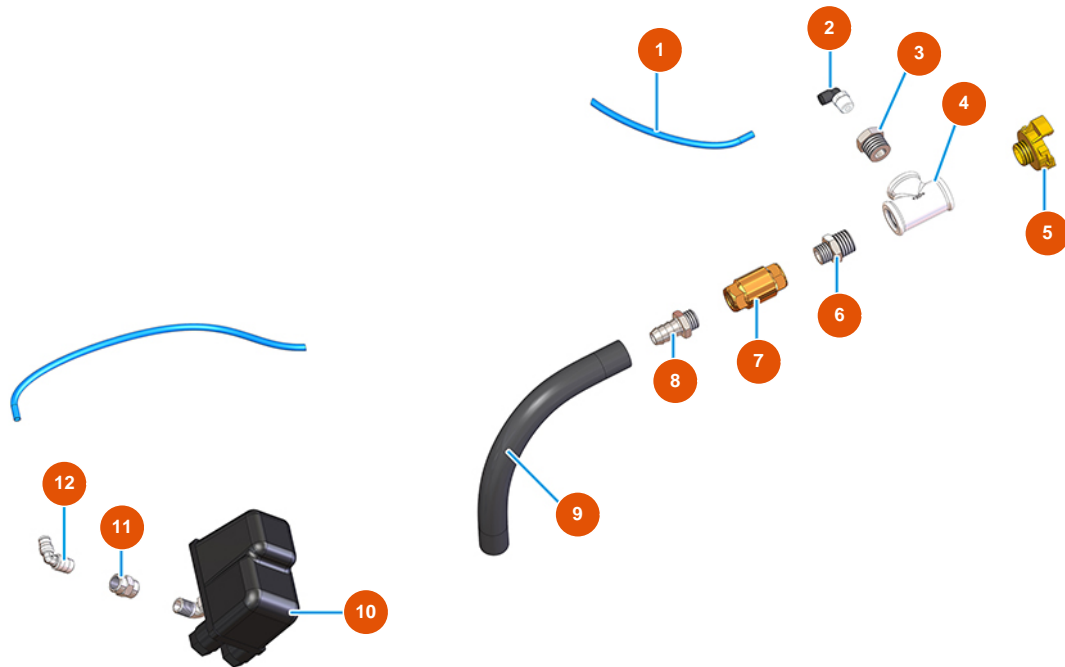

MIXER PLUS STANDARD continuous mixing machine - 50 Hz - Air group

Détails des pièces

Pos.	Référence	Désignation
1	3G50500100	Hose ELASTOLLAN 6X4
2	3G50200200	Legris coupling elbow joint 6X1/4
3	3G50300100	Steel reduction 1/2X1/4
4	3G00513002	Galv. T-joint FIG.130 1/2
5	3A00100302	Male Geka coupling 1/2"
6	3G50300700	Steel reduced nipple 1/2X3/8
7	3G01300401	Valve RITEGNO EUROPA 3/8"
8	3G50300202	Hose connector 3/8"X1/4"
9	3F00700210	9
10	3G00403106	Pressure switch PT/5 0,6-2 BAR ITALT
11	3G50300900	Sleeve 1/4 1/4 30M
12	3G50300400	Stainless steel elbow joint MM 1/4"