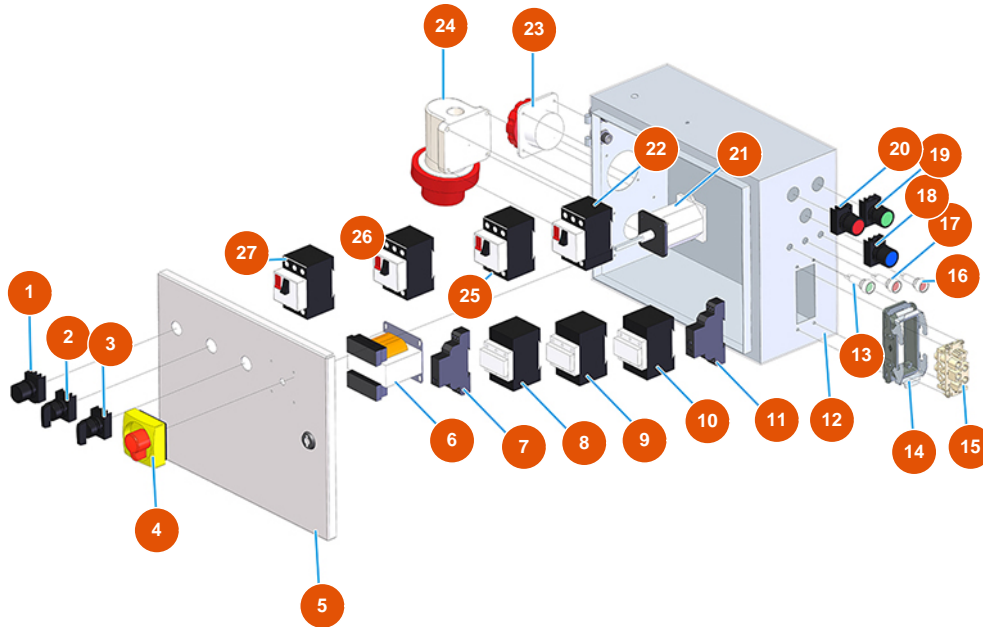

MIXER PLUS STANDARD continuous mixing machine - 50 Hz - Electric panel

Détails des pièces

Pos.	Référence	Désignation
1	3C04000101	1
2	3C04400800	Switch pump PLUS STANDARD
3	3C04400700	Switch scoop wheel PLUS STANDARD
4	3C04400207	Complete phase inverter PLUS STANDARD
5	3C00102805	5
6	3C00500402	Transformer 70/80VA 400/42/24/15
7	3C00601001	Cycle sense phase relay
8	3C00700117	Counter 4 KW 24V AC SIEMENS
9	3C00700117	Counter 4 KW 24V AC SIEMENS
10	3C00700110	10
11	3C03750400	Timer 2 delayed threads 24/230AC/DC
12	3C00102805	12
13	3C04000108	13

Pos.	Référence	Désignation
14	3C02800502	16-pin socket base with 2 levers
15	3C02700600	4/2-pin 80A female insert
16	3C04000106	Orange light indicator with cable 24V
17	3C04000107	17
18	3C04000118	Blue button D.22
19	3C04000105	Green button D.22
20	3C04000104	Red button D.22
21	3C04400207	Complete phase inverter PLUS STANDARD
22	3C01040112	22
23	3C02600203	3-pin+gr female inclined plug 16A GW 62231
24	3C03000305	3-pin + neutral + ground 32A surface-mount male plug
25	3C01040110	25
26	3C01040107	26
27	3C01040107	27