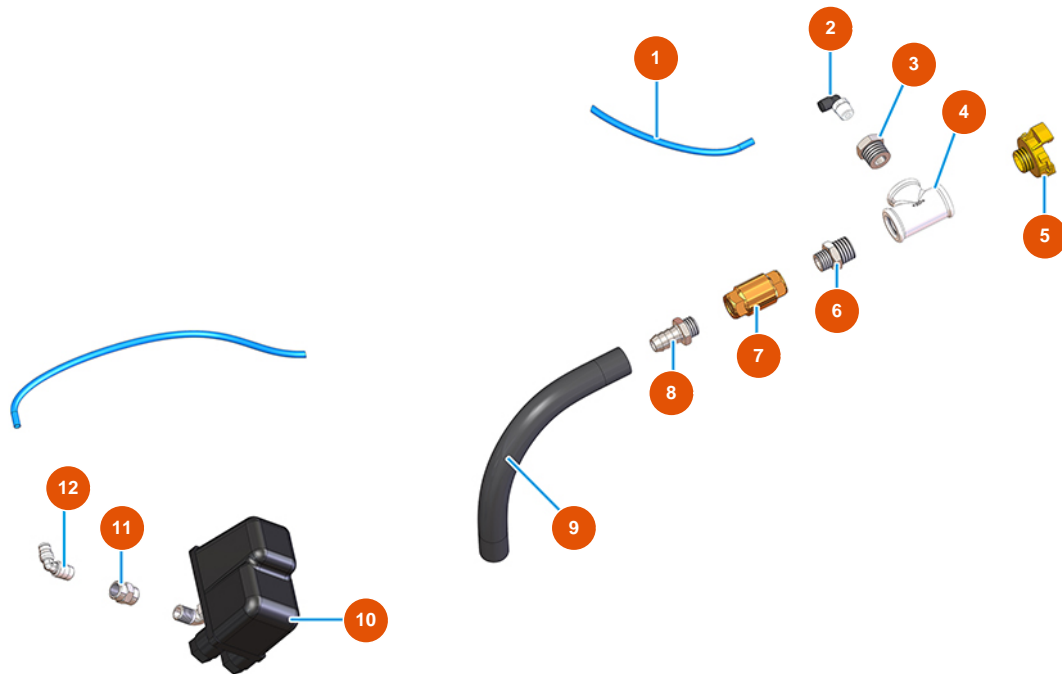

## MIXER PLUS STANDARD continuous mixing machine - 60 Hz - Air group

### Détails des pièces

Pos.	Référence	Désignation
1	3G50500100	Hose ELASTOLLAN 6X4
2	3G50200200	Legris coupling elbow joint 6X1/4
3	3G50300100	Steel reduction 1/2X1/4
4	3G00513002	Galv. T-joint FIG.130 1/2
5	3A00100302	Male Geka coupling 1/2"
6	3G50300700	Steel reduced nipple 1/2X3/8
7	3G01300401	Valve RITEGNO EUROPA 3/8"
8	3G50300202	Hose connector 3/8"X14"
9	3F00700210	9
10	3G00403106	Pressure switch PT/5 0,6-2 BAR ITALT
11	3G50300900	Sleeve 1/4 1/4 30M
12	3G50300400	Stainless steel elbow joint MM 1/4"