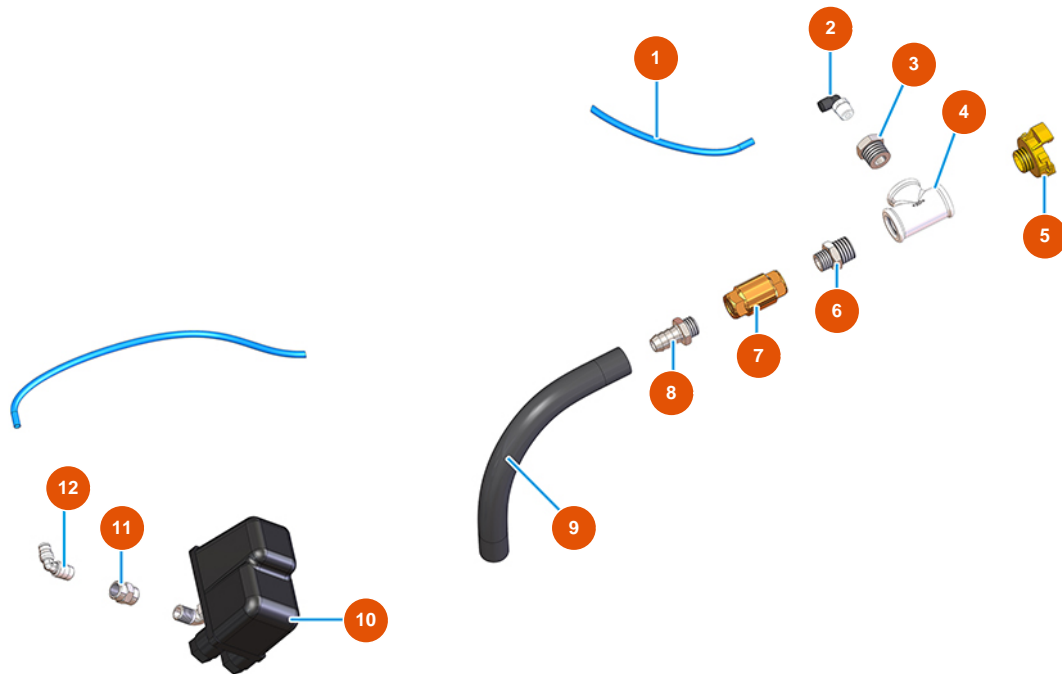

MIXER PLUS STANDARD continuous mixing machine - 60 Hz - Air group

Détails des pièces

Pos.	Référence	Désignation
1	3G50500100	Hose ELASTOLLAN 6X4
2	3G50200200	Legris coupling elbow joint 6X1/4
3	3G50300100	Steel reduction 1/2X1/4
4	3G00513002	Galv. T-joint FIG.130 1/2
5	3A00100302	Male Geka coupling 1/2"
6	3G50300700	Steel reduced nipple 1/2X3/8
7	3G01300401	Valve RITEGNO EUROPA 3/8"
8	3G50300202	Hose connector 3/8"X14"
9	3F00700210	9
10	3G00403106	Pressure switch PT/5 0,6-2 BAR ITALT
11	3G50300900	Sleeve 1/4 1/4 30M
12	3G50300400	Stainless steel elbow joint MM 1/4"