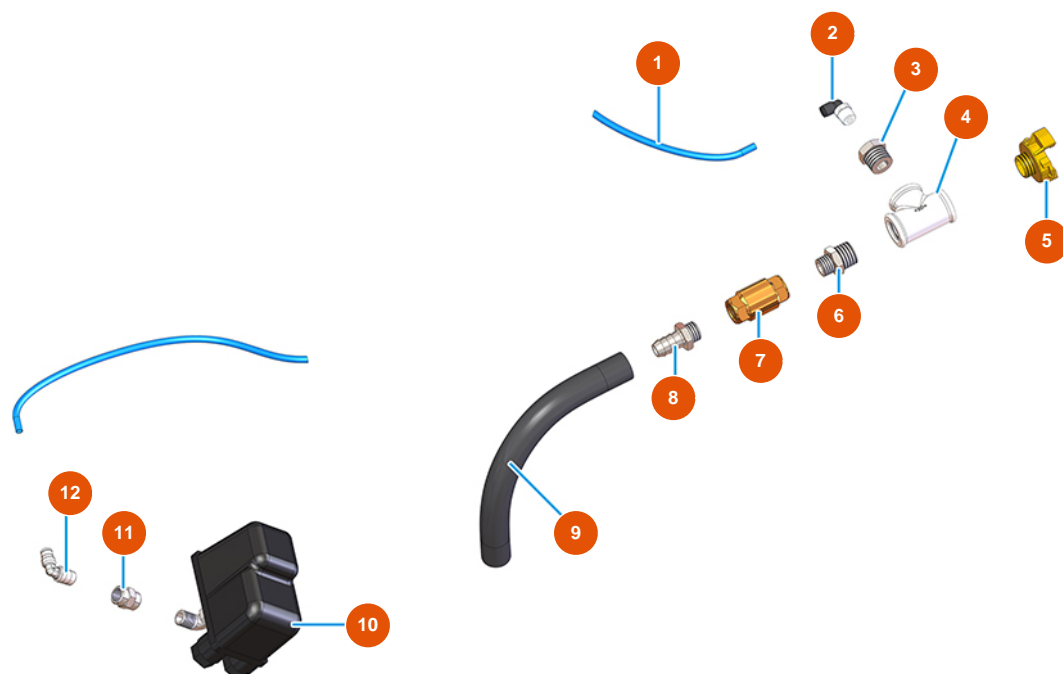

MIXER PLUS STANDARD continuous mixing machine - 60 Hz - Air group

Détails des pièces

Pos.	Référence	Désignation
1	3G50500100	Hose ELASTOLLAN 6X4
2	3G50200200	Legris coupling elbow joint 6X1/4
3	3G50300100	Steel reduction 1/2X1/4
4	3G00513002	Galv. T-joint FIG.130 1/2
5	3A00100302	Male Geka coupling 1/2"
6	3G50300700	Steel reduced nipple 1/2X3/8
7	3G01300401	Valve RITEGNO EUROPA 3/8"
8	3G50300202	Hose connector 3/8"X14
9	3F00700210	9
10	3G00403106	Pressure switch PT/5 0,6-2 BAR ITALT
11	3G50300900	Sleeve 1/4 1/4 30M
12	3G50300400	Stainless steel elbow joint MM 1/4"