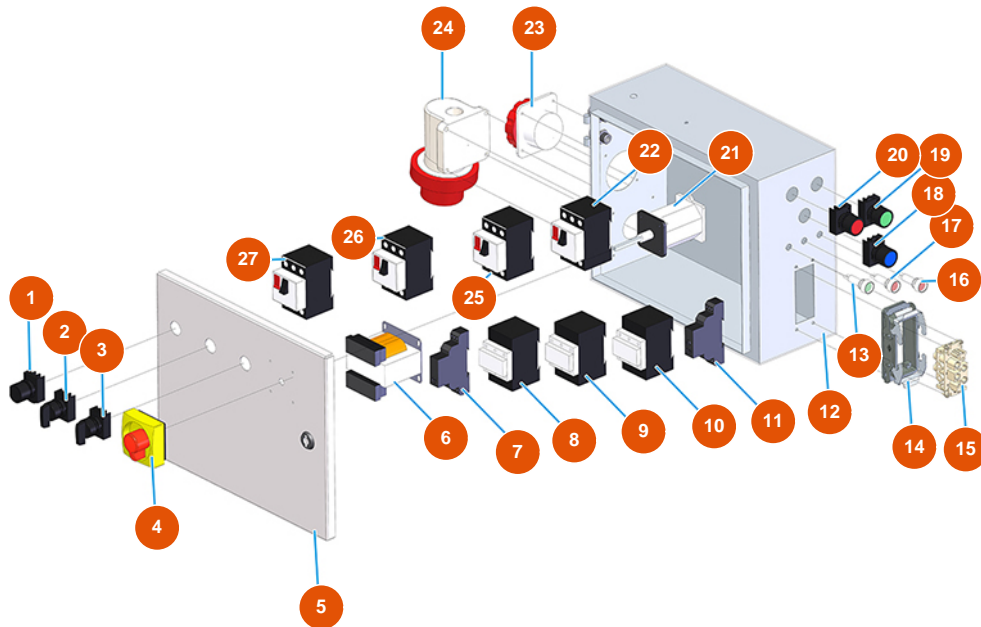

MIXER PLUS STANDARD continuous mixing machine - 60 Hz - Electric panel

Détails des pièces

Pos.	Référence	Désignation
1	3C04000101	1
2	3C04400800	Switch pump PLUS STANDARD
3	3C04400700	Switch scoop wheel PLUS STANDARD
4	3C04400207	Complete phase inverter PLUS STANDARD
5	3C00102805	5
6	3C00500402	Transformer 70/80VA 400/42/24/15
7	3C00601001	Cycle sense phase relay
8	3C00700117	Counter 4 KW 24V AC SIEMENS
9	3C00700117	Counter 4 KW 24V AC SIEMENS
10	3C00700110	10
11	3C03750400	Timer 2 delayed threads 24/230AC/DC
12	3C00102805	12
13	3C04000108	13

Pos.	Référence	Désignation
14	3C02800502	16-pin socket base with 2 levers
15	3C02700600	4/2-pin 80A female insert
16	3C04000106	Orange light indicator with cable 24V
17	3C04000107	17
18	3C04000118	Blue button D.22
19	3C04000105	Green button D.22
20	3C04000104	Red button D.22
21	3C04400207	Complete phase inverter PLUS STANDARD
22	3C01040112	22
23	3C02600203	3-pin+gr female inclined plug 16A GW 62231
24	3C03000305	3-pin + neutral + ground 32A surface-mount male plug
25	3C01040110	25
26	3C01040107	26
27	3C01040107	27