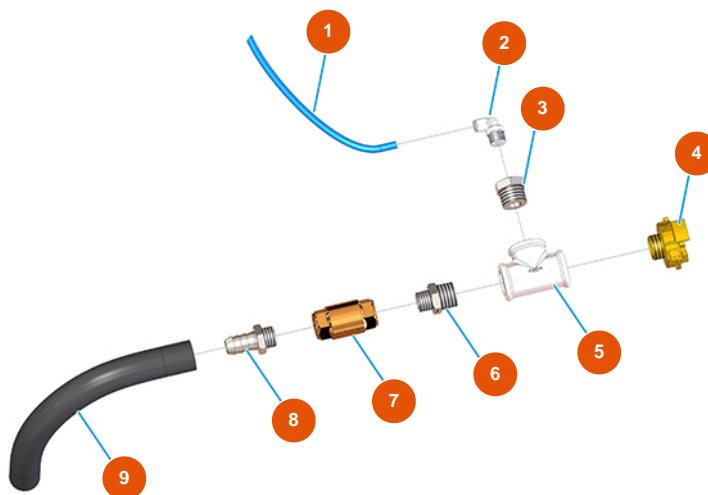

MIXER PLUS MONO Plaster continuous mixing machine - 2,2 kW - Air group

Détails des pièces

Pos.	Référence	Désignation
1	3G50500100	Hose ELASTOLLAN 6X4
2	3G50200200	Legris coupling elbow joint 6X1/4
3	3G50300100	Steel reduction 1/2X1/4
4	3A00100302	Male Geka coupling 1/2"
5	3G00513002	Galv. T-joint FIG.130 1/2
6	3G50300700	Steel reduced nipple 1/2X3/8
7	3G01300401	Valve RITEGNO EUROPA 3/8"
8	3G50300202	Hose connector 3/8"X14
9	3F00700210	9