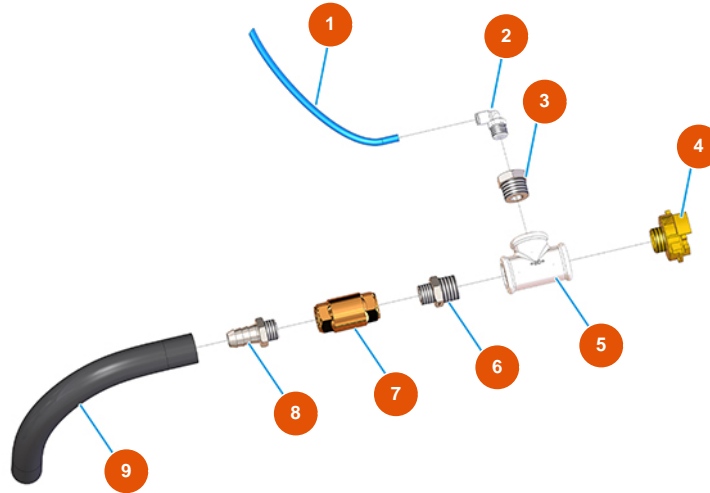

## MIXER PLUS MONO Plaster continuous mixing machine - 2,2 kW - Air group

### Détails des pièces

Pos.	Référence	Désignation
1	3G50500100	Hose ELASTOLLAN 6X4
2	3G50200200	Legris coupling elbow joint 6X1/4
3	3G50300100	Steel reduction 1/2X1/4
4	3A00100302	Male Geka coupling 1/2"
5	3G00513002	Galv. T-joint FIG.130 1/2
6	3G50300700	Steel reduced nipple 1/2X3/8
7	3G01300401	Valve RITEGNO EUROPA 3/8"
8	3G50300202	Hose connector 3/8"X14"
9	3F00700210	9