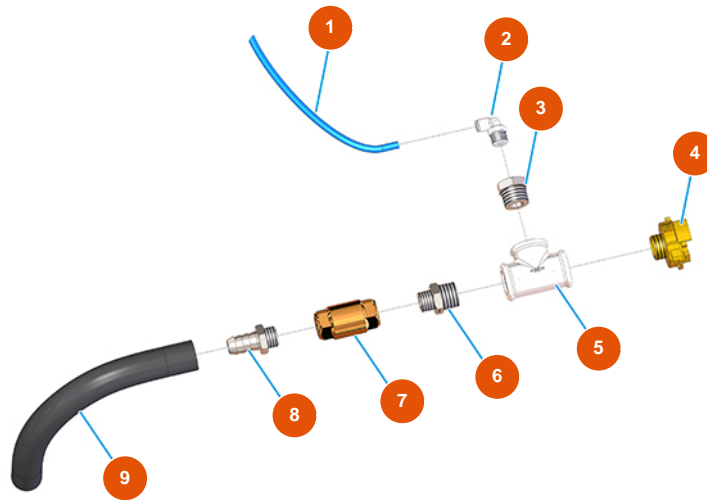

MIXER PLUS MONO plaster continuous mixing machine - 3 kW - Air group

Détails des pièces

Pos.	Référence	Désignation
1	3G50500100	Hose ELASTOLLAN 6X4
2	3G50200200	Legris coupling elbow joint 6X1/4
3	3G50300100	Steel reduction 1/2X1/4
4	3A00100302	Male Geka coupling 1/2"
5	3G00513002	Galv. T-joint FIG.130 1/2
6	3G50300700	Steel reduced nipple 1/2X3/8
7	3G01300401	Valve RITEGNO EUROPA 3/8"
8	3G50300202	Hose connector 3/8"X14"
9	3F00700210	9