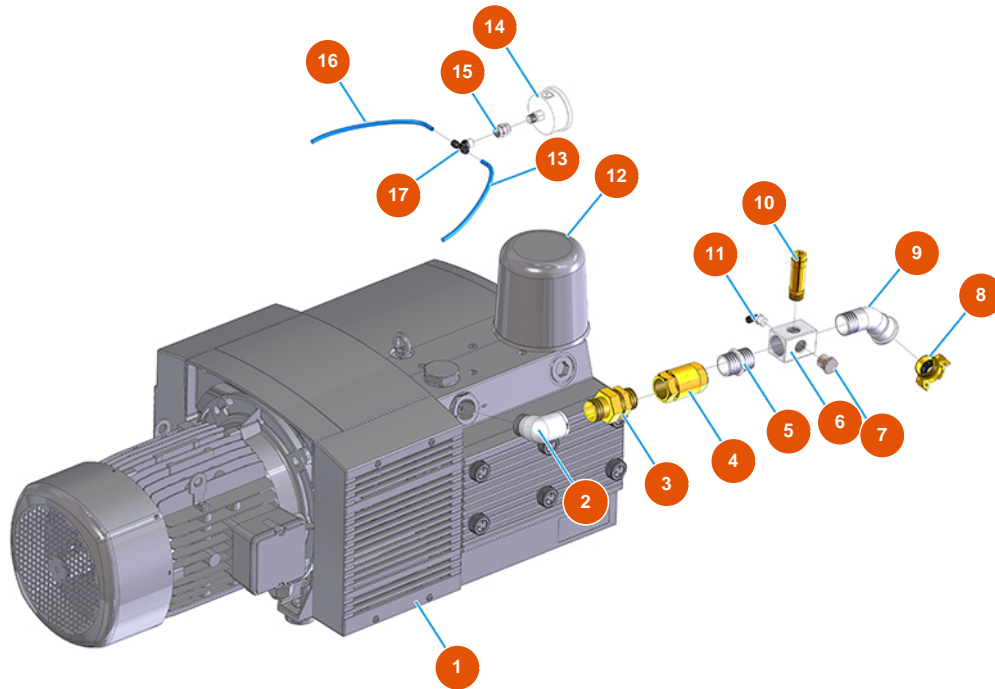

## MIXER ROL 14 powder conveying group - Type 100 - Compressor

### Détails des pièces

Pos.	Référence	Désignation
1	3B01700001	Compressor KDT3.100/6-29MTKW5,5/6,6 IE2 BE
2	3G00509204	Elbow join galvanized 90° MF FIG.92 1"
3	3G01700311	3-pieces connector M-M 1"
4	3G01300404	Check valve EUROPA 1"
5	3G00528004	Nipple galvanized FIG.280 1"
6	3G50301003	Joint for AIRTECH 2009
7	3G50301103	Steel top 1/2"
8	3A00100304	Male Geka coupling 1"
9	3G00504005	Elbow join galvanized 45° MF FIG.40 1"
10	3G01300305	Safety valve 1/2" calibrated 3 BAR
11	3G50200200	Legris coupling elbow joint 6X1/4
12	3B01702100	Complete external air filter 100/140
13	3G50500100	Hose ELASTOLLAN 6X4

Pos.	Référence	Désignation
14	3G00100140	Axial manometer 0-4 bar
15	3G50300900	Sleeve 1/4 1/4 30M
16	3G50500100	Hose ELASTOLLAN 6X4
17	3G50200300	Legris T - joint MFF 1/4