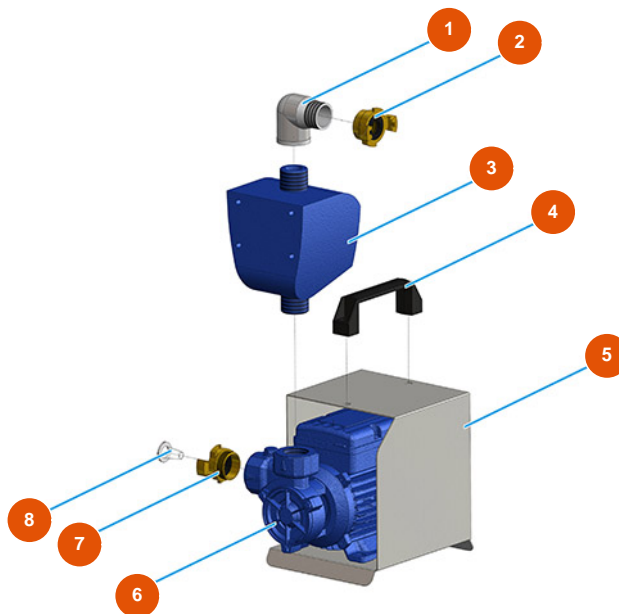

MIXER LIGHT E.W.I. continuous mixing machine - Pump group

Détails des pièces

Pos.	Référence	Désignation
1	3G00509204	Elbow join galvanized 90° MF FIG.92 1"
2	3A00100204	Female Geka coupling 1"
3	3C06000100	3
4	3M00500114	Lifting handle
5	4044002900	5
6	3D00703001	Water pump for PLUS MONO and SPRINTER
7	3A00100303	Male Geka coupling 3/4"
8	3A00100600	Inox water filter