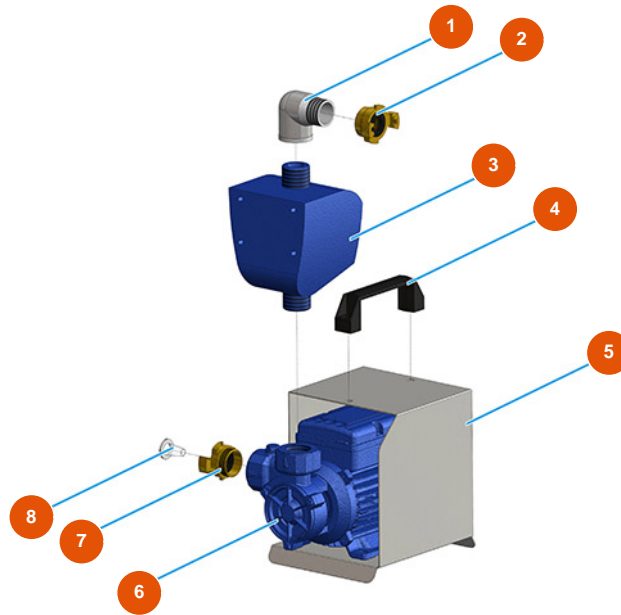

MIXER LIGHT E.W.I. continuous mixing machine - Pump group

Détails des pièces

Pos.	Référence	Désignation
1	3G00509204	Elbow join galvanized 90° MF FIG.92 1"
2	3A00100204	Female Geka coupling 1"
3	3C06000100	3
4	3M00500114	Lifting handle
5	4044002900	5
6	3D00703001	Water pump for PLUS MONO and SPRINTER
7	3A00100303	Male Geka coupling 3/4"
8	3A00100600	Inox water filter