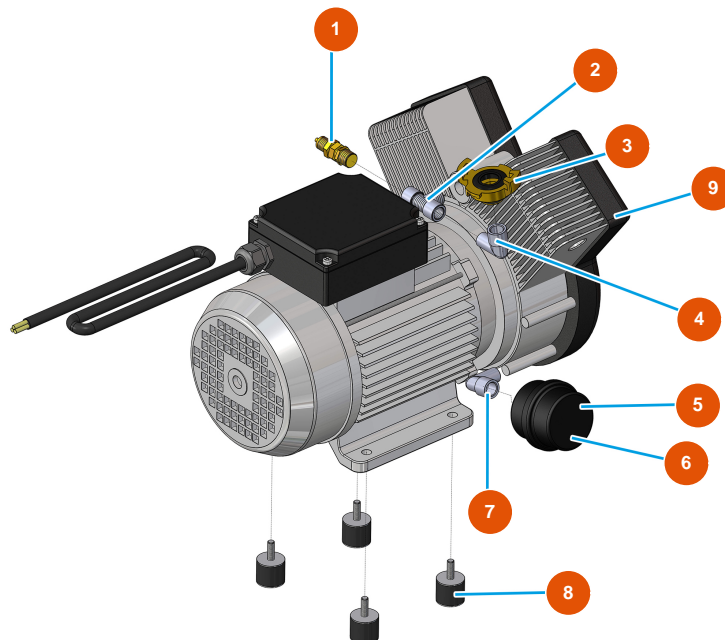

MIXER LIGHT E.W.I. continuous mixing machine - Compressor

Détails des pièces

Pos.	Référence	Désignation
1	3G01300304	Safety valve 1/4" TAR.3 BAR
2	3G50300804	T - joint FMF steel 3/8
3	3A00100301	Male Geka coupling 3/8"
4	3G50300503	Steel elbow MF 3/8"
5	3B02620000	Cartridge filter holder
6	3B02620010	Filter cartridge
7	3G50300500	Stainless steel elbow joint MF 1/4"
8	3T00200402	Rubber antivibration MM M8 D30 X H40 M8X23
9	3B02500000	Single-phase compressor 2 heads 230V