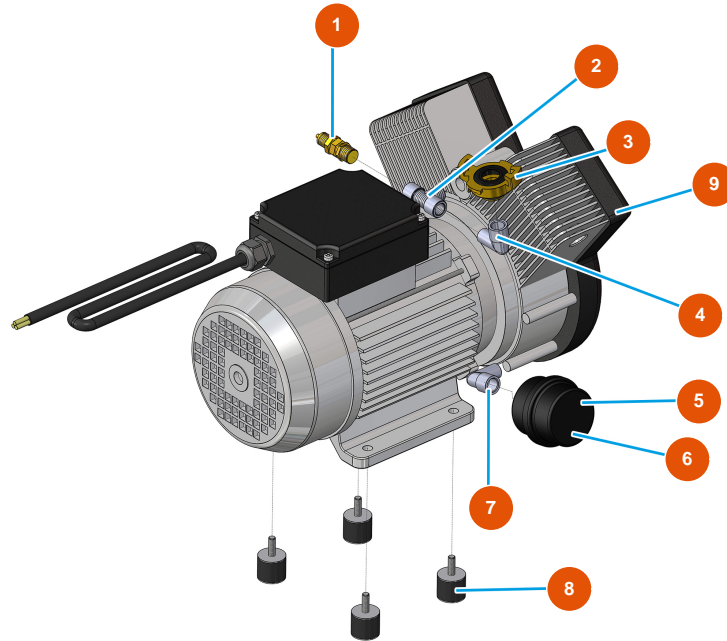

MIXER LIGHT E.W.I. continuous mixing machine - Compressor

Détails des pièces

Pos.	Référence	Désignation
1	3G01300304	Safety valve 1/4" TAR.3 BAR
2	3G50300804	T - joint FMF steel 3/8
3	3A00100301	Male Geka coupling 3/8"
4	3G50300503	Steel elbow MF 3/8"
5	3B02620000	Cartridge filter holder
6	3B02620010	Filter cartridge
7	3G50300500	Stainless steel elbow joint MF 1/4"
8	3T00200402	Rubber antivibration MM M8 D30 X H40 M8X23
9	3B02500000	Single-phase compressor 2 heads 230V