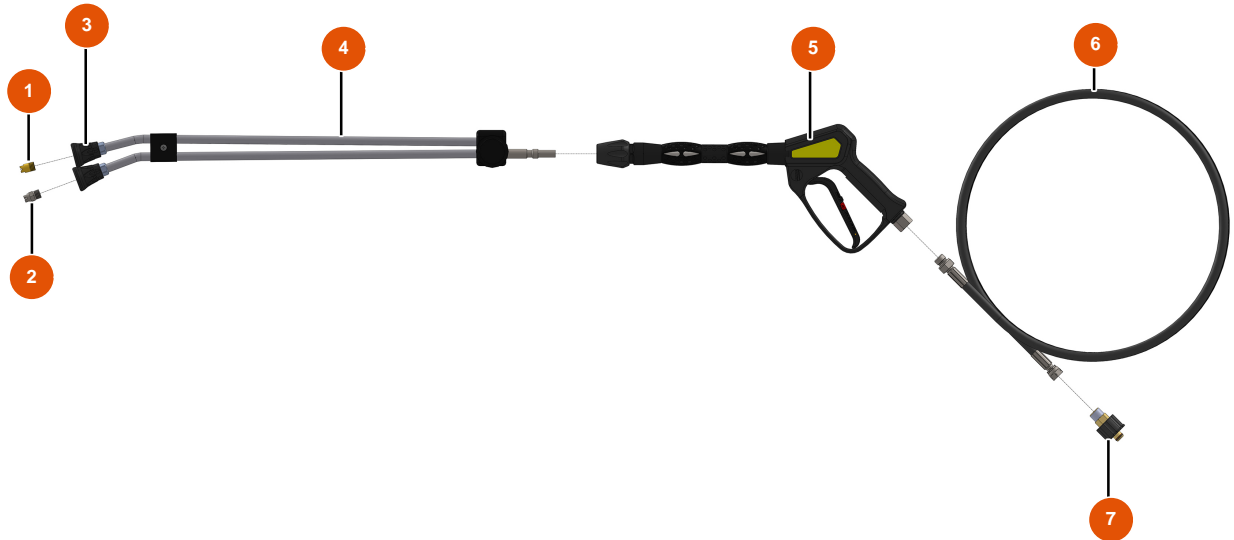

MIXCLEAN 15-200 High Pressure Washer - Lance and hose

Détails des pièces

Pos.	Référence	Désignation
1	EU90307	Low pressure nozzle 50°-40
2	EU90305	High pressure nozzle 15°-45
3	EU12415	3
4	EU12166	Double elbow lance hose 600 mm, KW coupler
5	EU12165	Washer spray-gun with protected hose 310 bars, KW coupler
6	EU12071	Washer hose Ø 8-315 bar 10 metres
7	EU90328	M22-150 F x 3/8 M female quick fit attachment