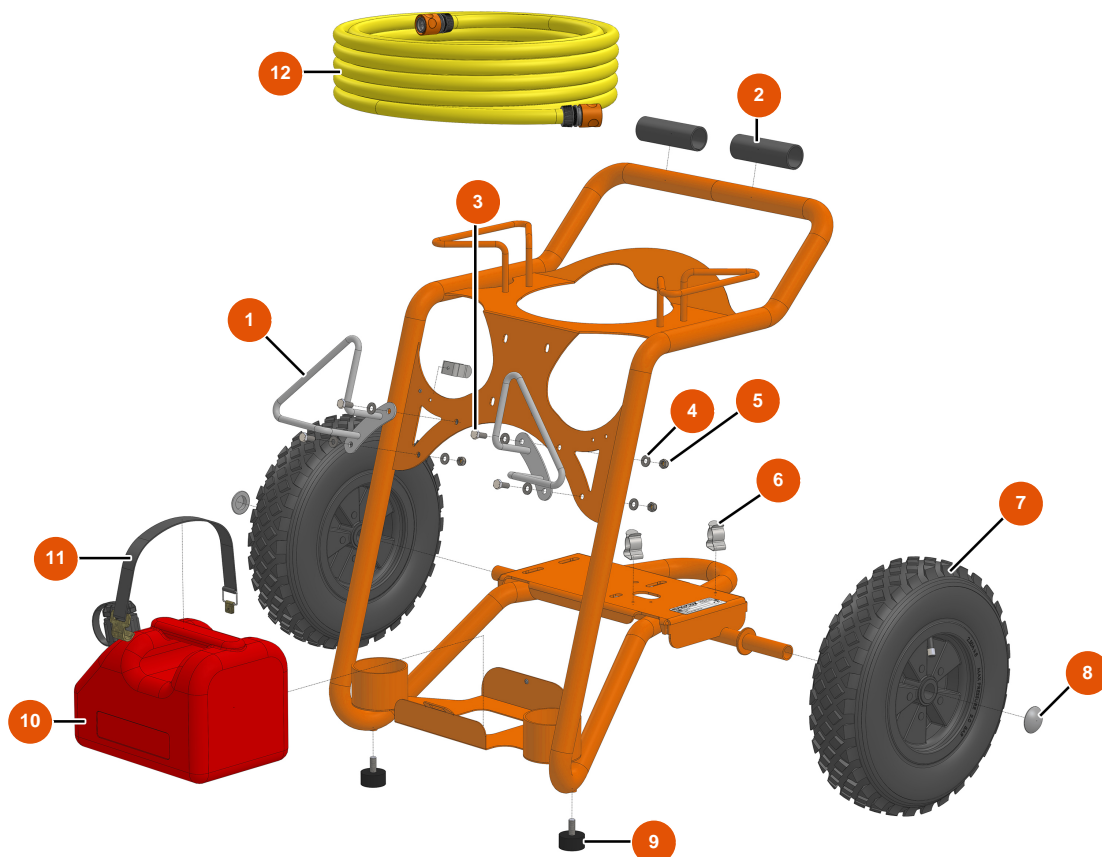

MIXCLEAN 18-280 High Pressure Washer - Chassis

Détails des pièces

| Pos. | Référence | Désignation |
|------|-----------|--|
| 1 | EUC22563 | 1 |
| 2 | EU11848 | 2 |
| 3 | EU30273 | 3 |
| 4 | EU80260 | ∅ 8 inox medium washer |
| 5 | EU13980 | 5 |
| 6 | EU80582 | 6 |
| 7 | EU80003 | 7 |
| 8 | EU90282 | 8 |
| 9 | EU30145 | 9 |
| 10 | EU30418 | 5L jerry can - hydrocarbons approved |
| 11 | EU1012111 | 11 |
| 12 | EU11892 | Watering hose ∅ 19 x 10 m with push-to-fit attachments |