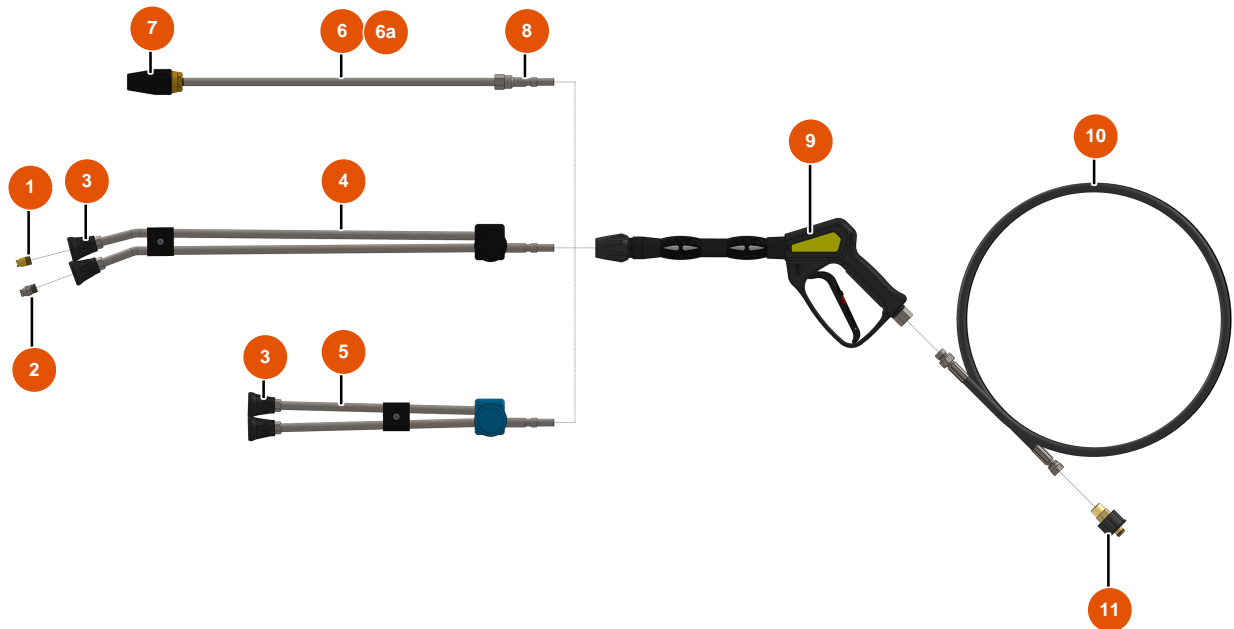

MIXCLEAN 18-280 High Pressure Washer - Lance and hose

Détails des pièces

Pos.	Référence	Désignation
1	EU90307	Low pressure nozzle 50°-40
2	EU90305	High pressure nozzle 15°-45
3	EU12415	3
4	EU12166	Double elbow lance hose 600 mm, KW coupler
5	EU12195	5
6	EU12187	6
6a	EU90348	6a
7	EU13639	7
8	EU12168	8
9	EU12165	Washer spray-gun with protected hose 310 bars, KW coupler
10	EU12071	Washer hose Ø 8-315 bar 10 metres
11	EU90328	M22-150 F x 3/8 M female quick fit attachment