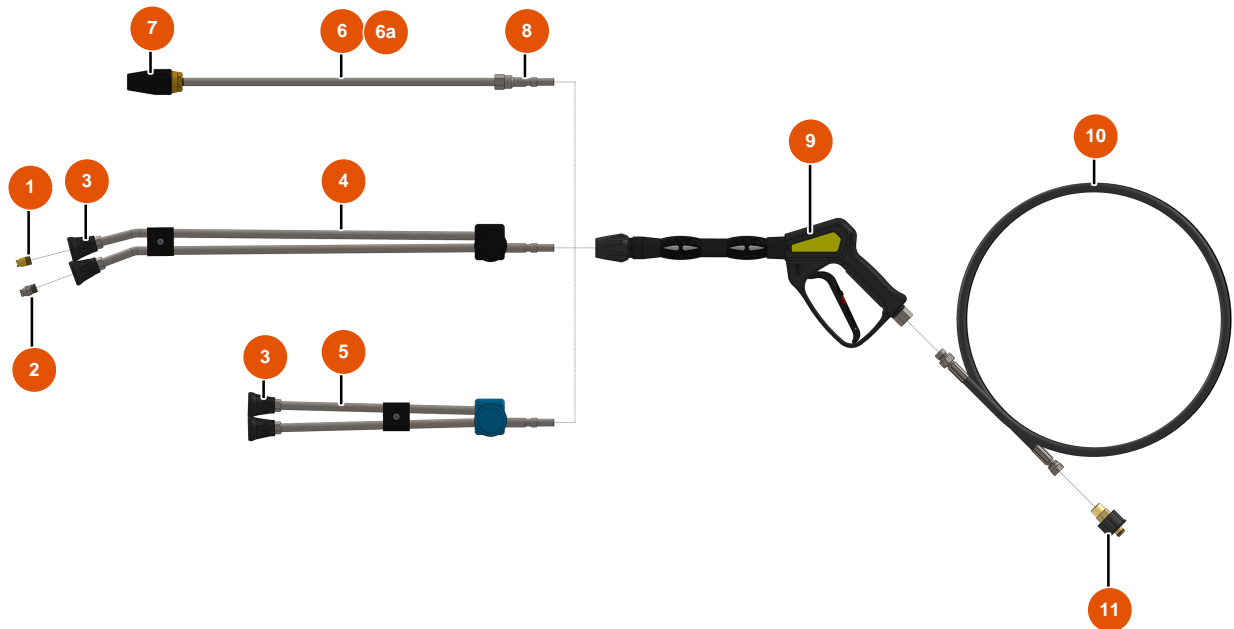

## MIXCLEAN 18-280 High Pressure Washer - Lance and hose

### Détails des pièces

Pos.	Référence	Désignation
1	EU90307	Low pressure nozzle 50°-40
2	EU90305	High pressure nozzle 15°-45
3	EU12415	3
4	EU12166	Double elbow lance hose 600 mm, KW coupler
5	EU12195	5
6	EU12187	6
6a	EU90348	6a
7	EU13639	7
8	EU12168	8
9	EU12165	Washer spray-gun with protected hose 310 bars, KW coupler
10	EU12071	Washer hose Ø 8-315 bar 10 metres
11	EU90328	M22-150 F x 3/8 M female quick fit attachment