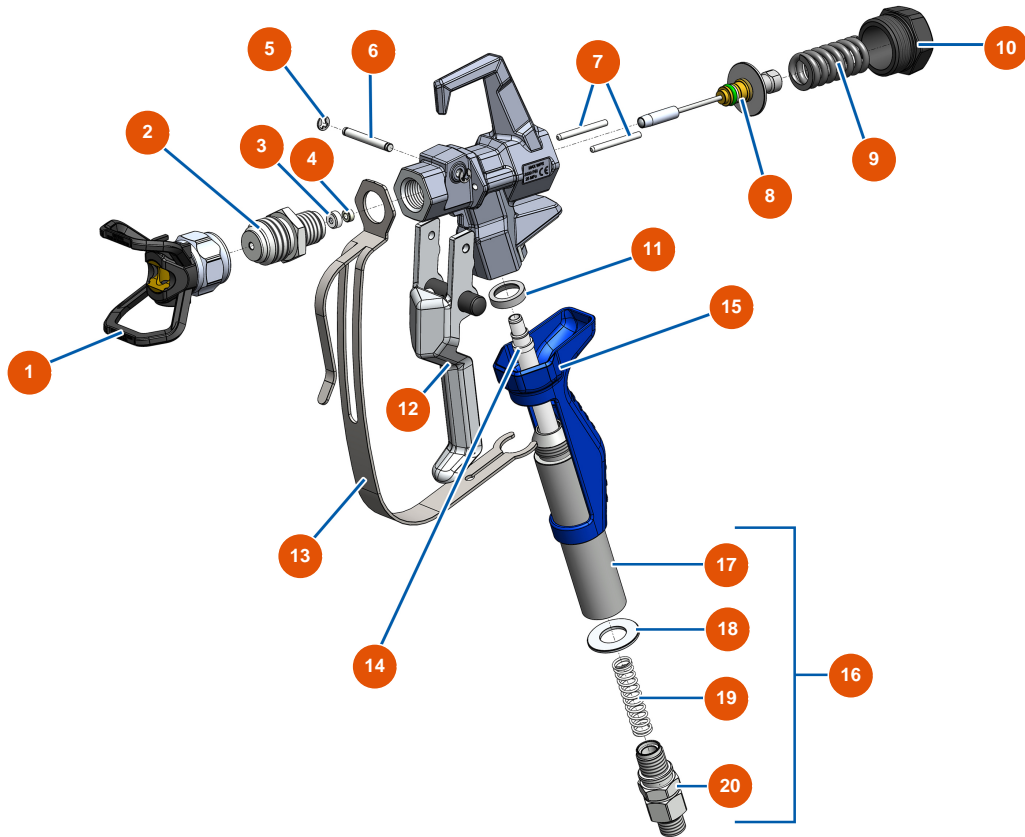

## PAINTSPRAY spray-gun with 7/8" G tip holder - General view

### Détails des pièces

Pos.	Référence	Désignation
1	EU51001	EUBST, EUBBP & EUBFF 7/8" nozzle-holder
2	EU51036	PAINTSPRAY spray-gun 7/8" diffuser
3	EU51047	PAINTSPRAY, COATSPRAY spray-gun needle seat gasket
4	EU51046	PAINTSPRAY, COATSPRAY spray-gun needle seat
5	EU51043	PAINTSPRAY, COATSPRAY spray-gun trigger axis circlip
6	EU51042	PAINTSPRAY spray-gun trigger axis
7	EU51040	PAINTSPRAY spray-gun retraction pin
8	EU51033	PAINTSPRAY spray-gun needle repair kit
9	EU51034	PAINTSPRAY,COATSPRAY spray-gun needle return spring
10	EU51038	PAINTSPRAY, COATSPRAY spray-gun needle lock plug
11	EU51031	PAINTSPRAY spray-gun filter holder bearing gasket
12	EU51039	PAINTSPRAY spray-gun complete trigger
13	EU51032	PAINTSPRAY spray-gun trigger protection

Pos.	Référence	Désignation
14	EU51003	Spray-gun grip 50-mesh filter
15	EU51037	PAINTSPRAY spray-gun plastic handle
16	EU51048	Complete revolving coupling for PAINTSPRAY spray-gun
17	EU51035	PAINTSPRAY spray-gun filter holder
18	EU51045	PAINTSPRAY, COATSPRAY spray-gun revolving coupling gasket
19	EU51041	PAINTSPRAY spray-gun filter holding spring
20	EU51044	1/4" MBSP revolving coupling for PAINTSPRAY spray-gun