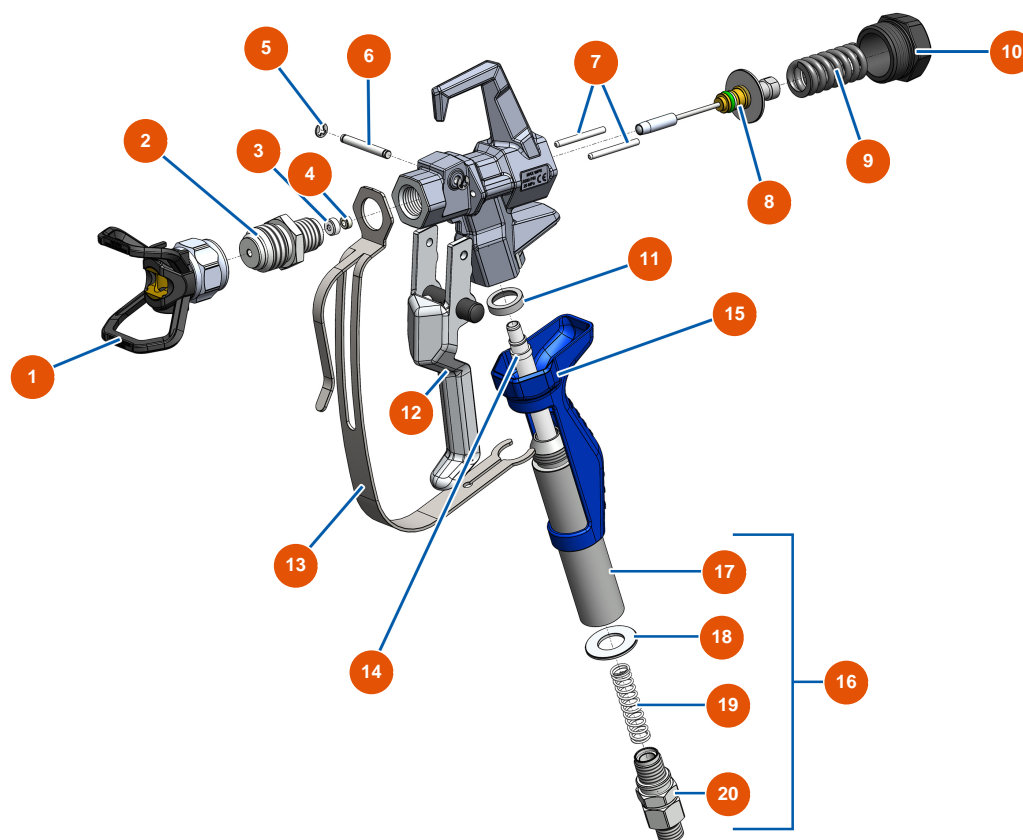

## EUROSPRAY S Mini airless piston pump - Spray-gun

### Détails des pièces

Pos.	Référence	Désignation
1	EU51001	EUBST, EUBBP & EUBFF 7/8" nozzle-holder
2	EU51036	PAINTSPRAY spray-gun 7/8" diffuser
3	EU51047	PAINTSPRAY, COATSPRAY spray-gun needle seat gasket
4	EU51046	PAINTSPRAY, COATSPRAY spray-gun needle seat
5	EU51043	PAINTSPRAY, COATSPRAY spray-gun trigger axis circlip
6	EU51042	PAINTSPRAY spray-gun trigger axis
7	EU51040	PAINTSPRAY spray-gun retraction pin
8	EU51033	PAINTSPRAY spray-gun needle repair kit
9	EU51034	PAINTSPRAY, COATSPRAY spray-gun needle return spring
10	EU51038	PAINTSPRAY, COATSPRAY spray-gun needle lock plug
11	EU51031	PAINTSPRAY spray-gun filter holder bearing gasket
12	EU51039	PAINTSPRAY spray-gun complete trigger
13	EU51032	PAINTSPRAY spray-gun trigger protection

Pos.	Référence	Désignation
14	EU51003	Spray-gun grip 50-mesh filter
15	EU51037	PAINTSPRAY spray-gun plastic handle
16	EU51048	Complete revolving coupling for PAINTSPRAY spray-gun
17	EU51035	PAINTSPRAY spray-gun filter holder
18	EU51045	PAINTSPRAY, COATSPRAY spray-gun revolving coupling gasket
19	EU51041	PAINTSPRAY spray-gun filter holding spring
20	EU51044	1/4" MBSP revolving coupling for PAINTSPRAY spray-gun