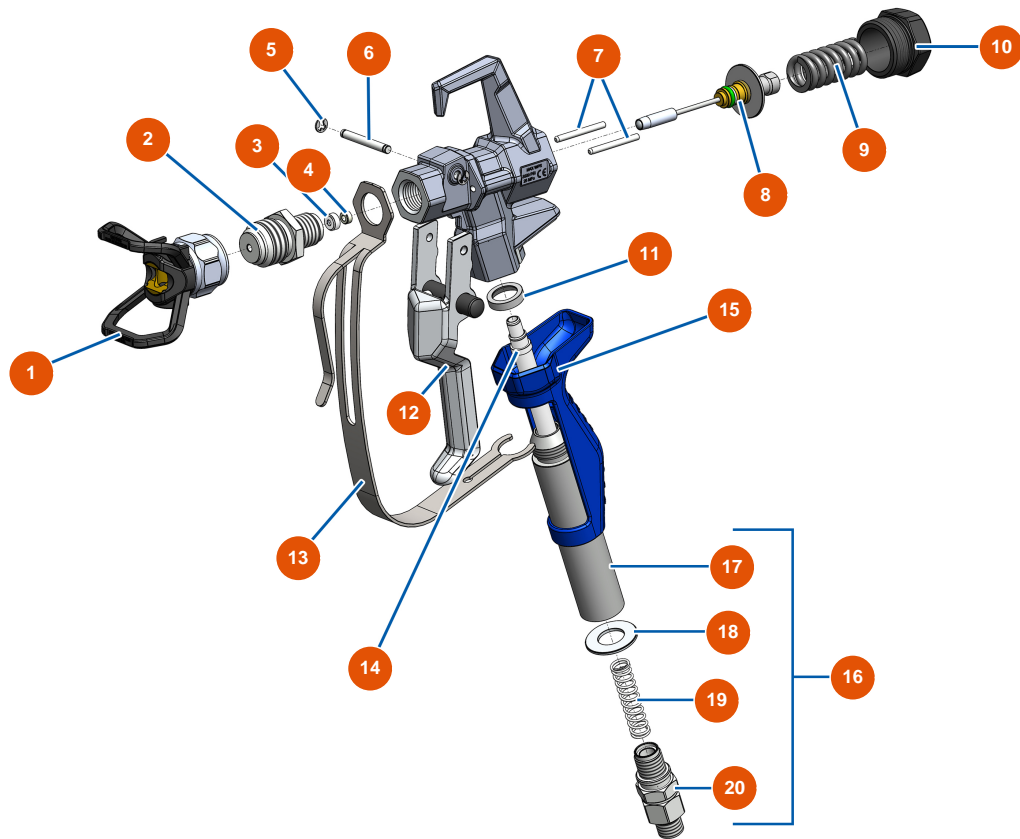

EUROSPRAY S airless piston pump - Spray-gun

Détails des pièces

Pos.	Référence	Désignation
1	EU51001	EUBST, EUBBP & EUBFF 7/8" nozzle-holder
2	EU51036	PAINTSPRAY spray-gun 7/8" diffuser
3	EU51047	PAINTSPRAY, COATSPRAY spray-gun needle seat gasket
4	EU51046	PAINTSPRAY, COATSPRAY spray-gun needle seat
5	EU51043	PAINTSPRAY, COATSPRAY spray-gun trigger axis circlip
6	EU51042	PAINTSPRAY spray-gun trigger axis
7	EU51040	PAINTSPRAY spray-gun retraction pin
8	EU51033	PAINTSPRAY spray-gun needle repair kit
9	EU51034	PAINTSPRAY, COATSPRAY spray-gun needle return spring
10	EU51038	PAINTSPRAY, COATSPRAY spray-gun needle lock plug
11	EU51031	PAINTSPRAY spray-gun filter holder bearing gasket
12	EU51039	PAINTSPRAY spray-gun complete trigger
13	EU51032	PAINTSPRAY spray-gun trigger protection

Pos.	Référence	Désignation
14	EU51003	Spray-gun grip 50-mesh filter
15	EU51037	PAINTSPRAY spray-gun plastic handle
16	EU51048	Complete revolving coupling for PAINTSPRAY spray-gun
17	EU51035	PAINTSPRAY spray-gun filter holder
18	EU51045	PAINTSPRAY, COATSPRAY spray-gun revolving coupling gasket
19	EU51041	PAINTSPRAY spray-gun filter holding spring
20	EU51044	1/4" MBSP revolving coupling for PAINTSPRAY spray-gun