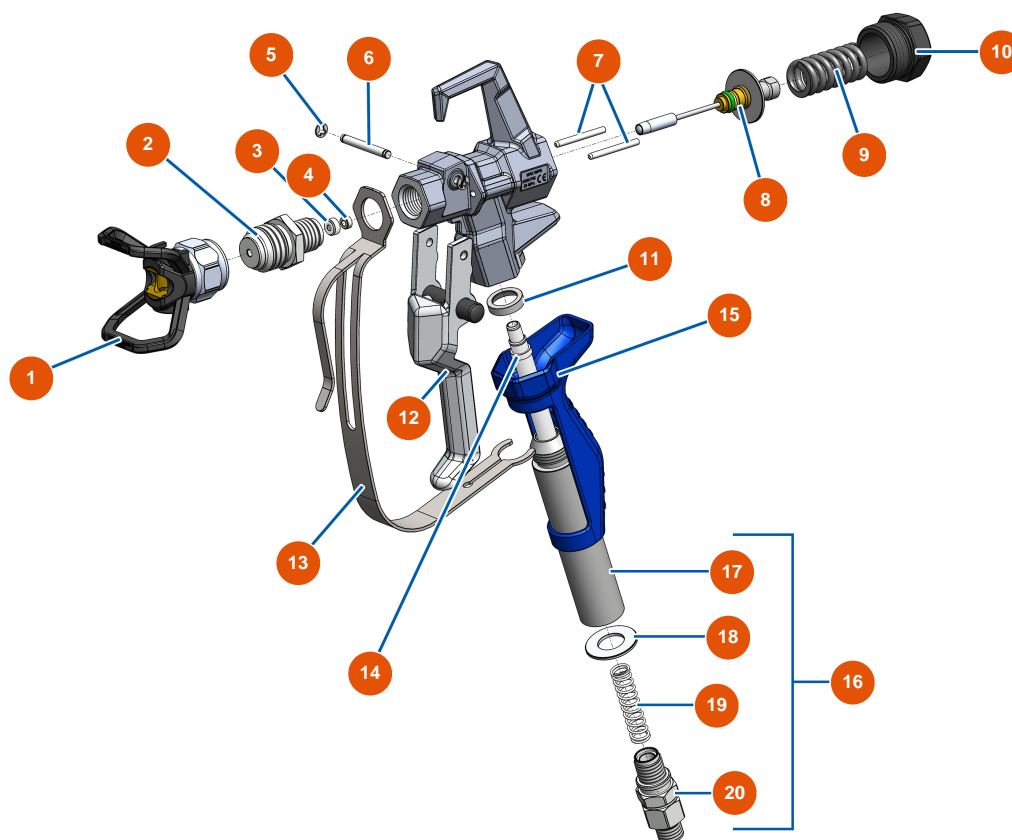

EUROSPRAY S airless piston pump - Spray-gun

Détails des pièces

Pos.	Référence	Désignation
1	EU51001	EUBST, EUBBP & EUBFF 7/8" nozzle-holder
2	EU51036	PAINTSPRAY spray-gun 7/8" diffuser
3	EU51047	PAINTSPRAY, COATSPRAY spray-gun needle seat gasket
4	EU51046	PAINTSPRAY, COATSPRAY spray-gun needle seat
5	EU51043	PAINTSPRAY, COATSPRAY spray-gun trigger axis circlip
6	EU51042	PAINTSPRAY spray-gun trigger axis
7	EU51040	PAINTSPRAY spray-gun retraction pin
8	EU51033	PAINTSPRAY spray-gun needle repair kit
9	EU51034	PAINTSPRAY,COATSPRAY spray-gun needle return spring
10	EU51038	PAINTSPRAY, COATSPRAY spray-gun needle lock plug
11	EU51031	PAINTSPRAY spray-gun filter holder bearing gasket
12	EU51039	PAINTSPRAY spray-gun complete trigger
13	EU51032	PAINTSPRAY spray-gun trigger protection

Pos.	Référence	Désignation
14	EU51003	Spray-gun grip 50-mesh filter
15	EU51037	PAINTSPRAY spray-gun plastic handle
16	EU51048	Complete revolving coupling for PAINTSPRAY spray-gun
17	EU51035	PAINTSPRAY spray-gun filter holder
18	EU51045	PAINTSPRAY, COATSPRAY spray-gun revolving coupling gasket
19	EU51041	PAINTSPRAY spray-gun filter holding spring
20	EU51044	1/4" MBSP revolving coupling for PAINTSPRAY spray-gun