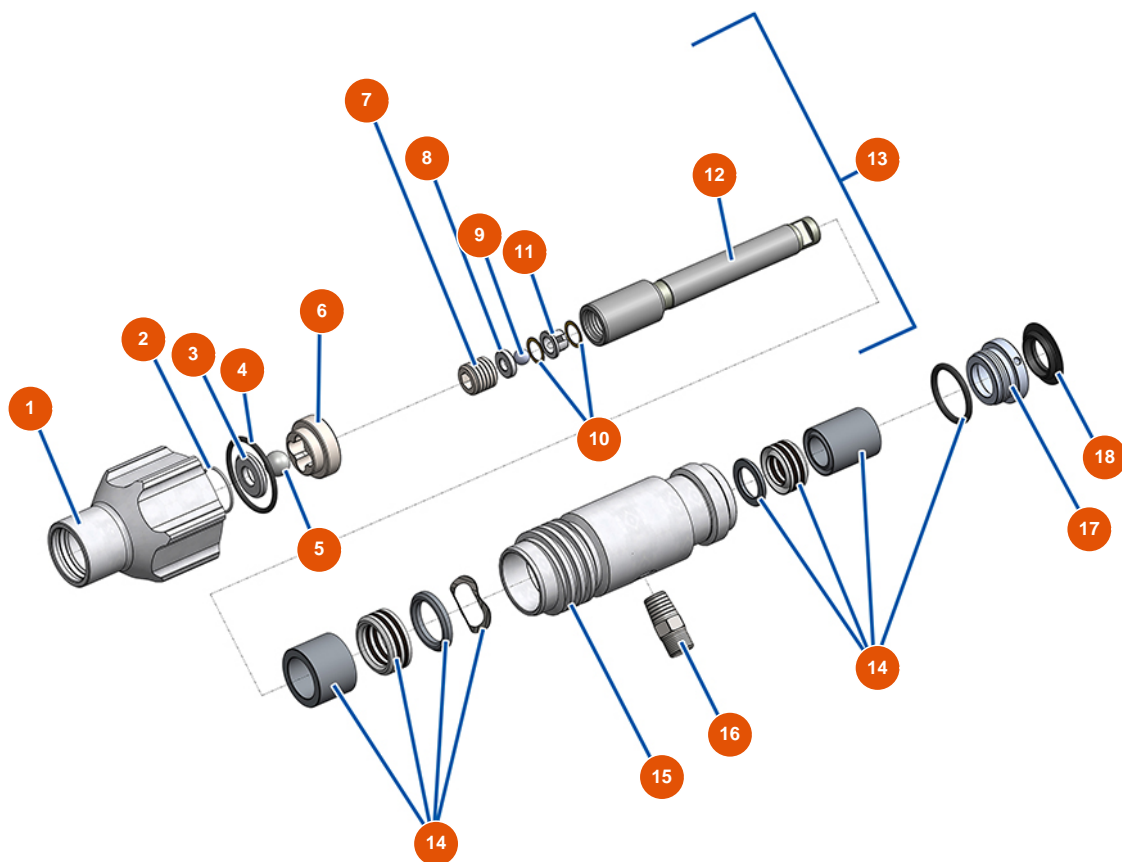

EUROSPRAY L airless piston pump - Pump

Détails des pièces

| Pos. | Référence | Désignation |
|------|-----------|--|
| 1 | EU51252 | EUROSPRAY L pump feet body |
| 2 | EU51104 | EUROSPRAY S Mini, S & L pump foot O-ring |
| 3 | EU51253 | EUROSPRAY L pump foot valve ball seat |
| 4 | EU51255 | EUROSPRAY L pump foot gasket |
| 5 | EU51106 | EUROSPRAY S Mini & S pump foot valve ball |
| 6 | EU51254 | EUROSPRAY L pump foot valve ball guide |
| 7 | EU51109 | EUROSPRAY S Mini & S pump piston nut |
| 8 | EU51110 | EUROSPRAY S Mini, S & L pump piston ball seat |
| 9 | EU51111 | EUROSPRAY S Mini, S & L pump piston ball |
| 10 | EU51112 | EUROSPRAY S Mini, S & L pump piston nut sealing washer |
| 11 | EU51113 | EUROSPRAY S Mini, S & L pump piston ball guide |
| 12 | EU51256 | EUROSPRAY L pump piston rod |
| 13 | EU51272 | EUROSPRAY L pump complete piston |

| Pos. | Référence | Désignation |
|------|-----------|--|
| 14 | EU51271 | EUROSPRAY L pump gaskets kit |
| 15 | EU51265 | EUROSPRAY L pump cylinder |
| 16 | EU51123 | EUROSPRAY S Mini, S, L & PULSE pump HP 1/4" M nipple |
| 17 | EU51269 | EUROSPRAY L pump cable gland nut |
| 18 | EU51270 | EUROSPRAY L pump cable gland plug |