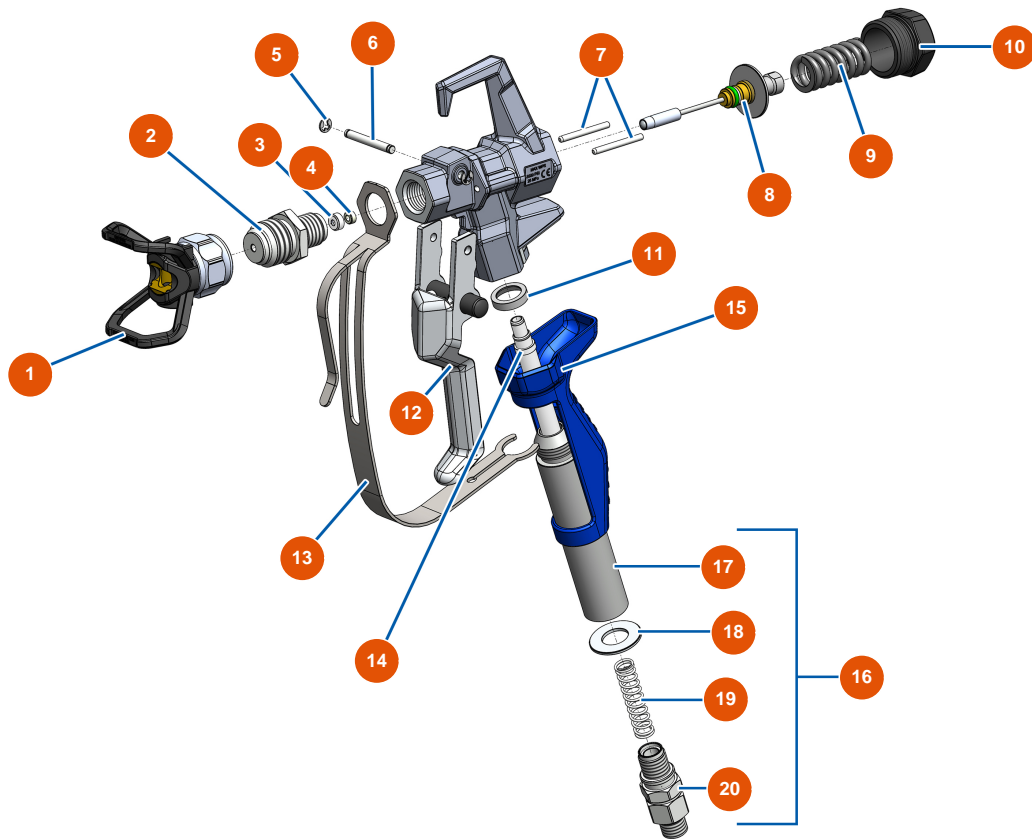

EUROSPRAY L airless piston pump - Spray-gun

Détails des pièces

Pos.	Référence	Désignation
1	EU51001	EUBST, EUBBP & EUBFF 7/8" nozzle-holder
2	EU51036	PAINTSPRAY spray-gun 7/8" diffuser
3	EU51047	PAINTSPRAY, COATSPRAY spray-gun needle seat gasket
4	EU51046	PAINTSPRAY, COATSPRAY spray-gun needle seat
5	EU51043	PAINTSPRAY, COATSPRAY spray-gun trigger axis circlip
6	EU51042	PAINTSPRAY spray-gun trigger axis
7	EU51040	PAINTSPRAY spray-gun retraction pin
8	EU51033	PAINTSPRAY spray-gun needle repair kit
9	EU51034	PAINTSPRAY, COATSPRAY spray-gun needle return spring
10	EU51038	PAINTSPRAY, COATSPRAY spray-gun needle lock plug
11	EU51031	PAINTSPRAY spray-gun filter holder bearing gasket
12	EU51039	PAINTSPRAY spray-gun complete trigger
13	EU51032	PAINTSPRAY spray-gun trigger protection

Pos.	Référence	Désignation
14	EU51003	Spray-gun grip 50-mesh filter
15	EU51037	PAINTSPRAY spray-gun plastic handle
16	EU51048	Complete revolving coupling for PAINTSPRAY spray-gun
17	EU51035	PAINTSPRAY spray-gun filter holder
18	EU51045	PAINTSPRAY, COATSPRAY spray-gun revolving coupling gasket
19	EU51041	PAINTSPRAY spray-gun filter holding spring
20	EU51044	1/4" MBSP revolving coupling for PAINTSPRAY spray-gun