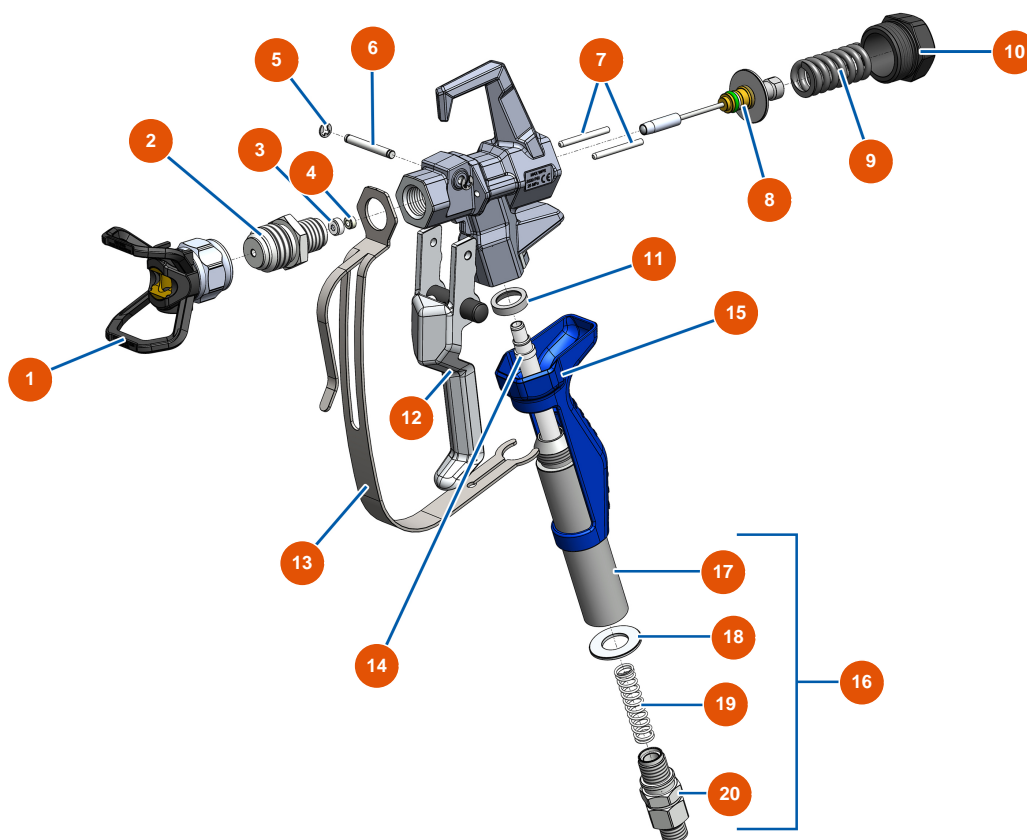

EUROSPRAY L airless piston pump - Spray-gun

Détails des pièces

Pos.	Référence	Désignation
1	EU51001	EUBST, EUBBP & EUBFF 7/8" nozzle-holder
2	EU51036	PAINTSPRAY spray-gun 7/8" diffuser
3	EU51047	PAINTSPRAY, COATSPRAY spray-gun needle seat gasket
4	EU51046	PAINTSPRAY, COATSPRAY spray-gun needle seat
5	EU51043	PAINTSPRAY, COATSPRAY spray-gun trigger axis circlip
6	EU51042	PAINTSPRAY spray-gun trigger axis
7	EU51040	PAINTSPRAY spray-gun retraction pin
8	EU51033	PAINTSPRAY spray-gun needle repair kit
9	EU51034	PAINTSPRAY, COATSPRAY spray-gun needle return spring
10	EU51038	PAINTSPRAY, COATSPRAY spray-gun needle lock plug
11	EU51031	PAINTSPRAY spray-gun filter holder bearing gasket
12	EU51039	PAINTSPRAY spray-gun complete trigger
13	EU51032	PAINTSPRAY spray-gun trigger protection

Pos.	Référence	Désignation
14	EU51003	Spray-gun grip 50-mesh filter
15	EU51037	PAINTSPRAY spray-gun plastic handle
16	EU51048	Complete revolving coupling for PAINTSPRAY spray-gun
17	EU51035	PAINTSPRAY spray-gun filter holder
18	EU51045	PAINTSPRAY, COATSPRAY spray-gun revolving coupling gasket
19	EU51041	PAINTSPRAY spray-gun filter holding spring
20	EU51044	1/4" MBSP revolving coupling for PAINTSPRAY spray-gun