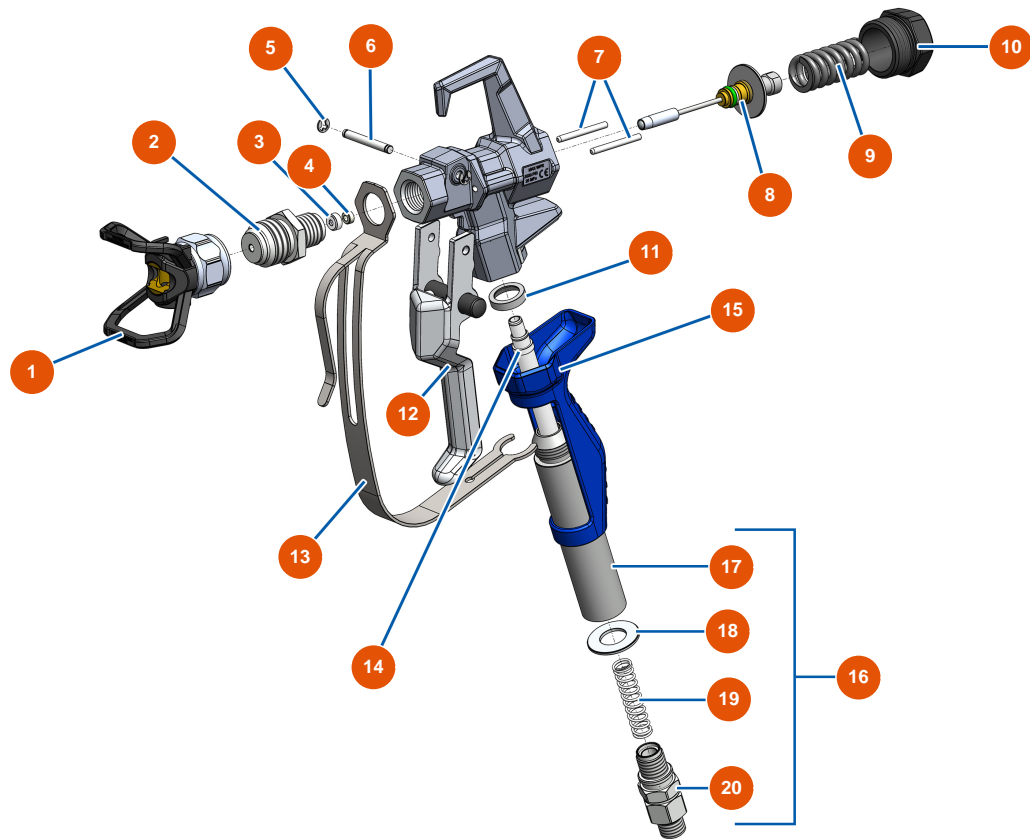

## EUROSPRAY PULSE airless diaphragm pump - Spray-gun

### Détails des pièces

Pos.	Référence	Désignation
1	EU51001	EUBST, EUBBP & EUBFF 7/8" nozzle-holder
2	EU51036	PAINTSPRAY spray-gun 7/8" diffuser
3	EU51047	PAINTSPRAY, COATSPRAY spray-gun needle seat gasket
4	EU51046	PAINTSPRAY, COATSPRAY spray-gun needle seat
5	EU51043	PAINTSPRAY, COATSPRAY spray-gun trigger axis circlip
6	EU51042	PAINTSPRAY spray-gun trigger axis
7	EU51040	PAINTSPRAY spray-gun retraction pin
8	EU51033	PAINTSPRAY spray-gun needle repair kit
9	EU51034	PAINTSPRAY, COATSPRAY spray-gun needle return spring
10	EU51038	PAINTSPRAY, COATSPRAY spray-gun needle lock plug
11	EU51031	PAINTSPRAY spray-gun filter holder bearing gasket
12	EU51039	PAINTSPRAY spray-gun complete trigger
13	EU51032	PAINTSPRAY spray-gun trigger protection

Pos.	Référence	Désignation
14	EU51003	Spray-gun grip 50-mesh filter
15	EU51037	PAINTSPRAY spray-gun plastic handle
16	EU51048	Complete revolving coupling for PAINTSPRAY spray-gun
17	EU51035	PAINTSPRAY spray-gun filter holder
18	EU51045	PAINTSPRAY, COATSPRAY spray-gun revolving coupling gasket
19	EU51041	PAINTSPRAY spray-gun filter holding spring
20	EU51044	1/4" MBSP revolving coupling for PAINTSPRAY spray-gun