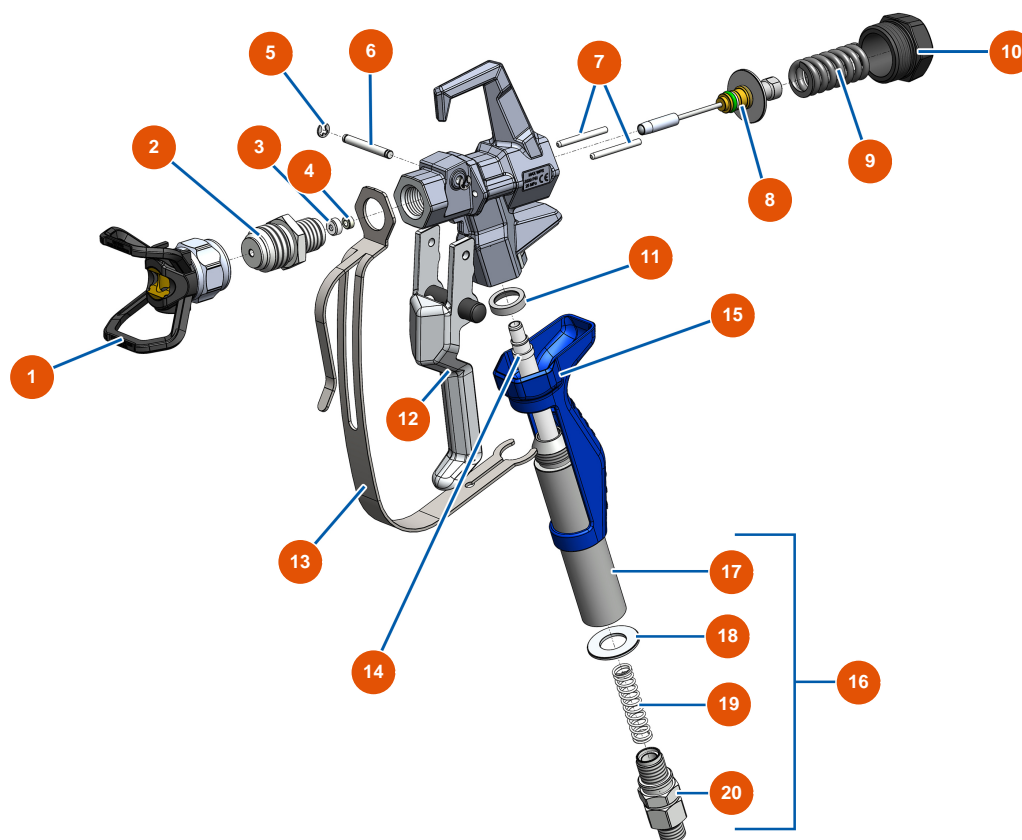

EUROSPRAY PULSE airless diaphragm pump - Spray-gun

Détails des pièces

Pos.	Référence	Désignation
1	EU51001	EUBST, EUBBP & EUBFF 7/8" nozzle-holder
2	EU51036	PAINTSPRAY spray-gun 7/8" diffuser
3	EU51047	PAINTSPRAY, COATSPRAY spray-gun needle seat gasket
4	EU51046	PAINTSPRAY, COATSPRAY spray-gun needle seat
5	EU51043	PAINTSPRAY, COATSPRAY spray-gun trigger axis circlip
6	EU51042	PAINTSPRAY spray-gun trigger axis
7	EU51040	PAINTSPRAY spray-gun retraction pin
8	EU51033	PAINTSPRAY spray-gun needle repair kit
9	EU51034	PAINTSPRAY,COATSPRAY spray-gun needle return spring
10	EU51038	PAINTSPRAY, COATSPRAY spray-gun needle lock plug
11	EU51031	PAINTSPRAY spray-gun filter holder bearing gasket
12	EU51039	PAINTSPRAY spray-gun complete trigger
13	EU51032	PAINTSPRAY spray-gun trigger protection

Pos.	Référence	Désignation
14	EU51003	Spray-gun grip 50-mesh filter
15	EU51037	PAINTSPRAY spray-gun plastic handle
16	EU51048	Complete revolving coupling for PAINTSPRAY spray-gun
17	EU51035	PAINTSPRAY spray-gun filter holder
18	EU51045	PAINTSPRAY, COATSPRAY spray-gun revolving coupling gasket
19	EU51041	PAINTSPRAY spray-gun filter holding spring
20	EU51044	1/4" MBSP revolving coupling for PAINTSPRAY spray-gun