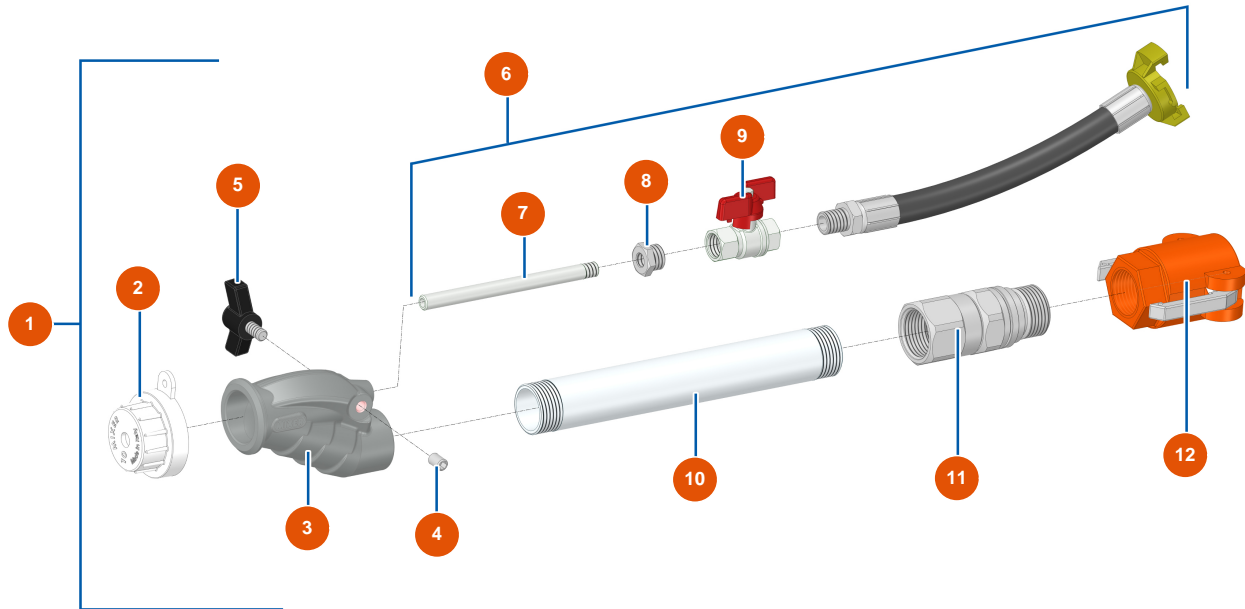

## MIXER complete aluminum mortar lance with turning connector - General view

### Détails des pièces

Pos.	Référence	Désignation
1	8010003005	MIXER complete aluminum mortar lance
2	3F00200101	Ø10 mm nozzle 80 Shore
3	4916001000	Body of Mixer lance
4	EU14151	8 x 12 stainless steel socket head screw with flat tip
5	3T01505001	Butterfly screw M8 x 15
6	8010100001	Air regulation kit
7	4907402000	Little air pipe
8	3G50300102	Steel reduction 3/8X1/8
9	3G01300103	Brass ball valve aster FF 3/8
10	4907441001	Aluminium tube Ø32 x 3 - L=230
11	8028001007	Aluminium turning connector 1"
12	3A00300241	Female camlock 25 x 1"