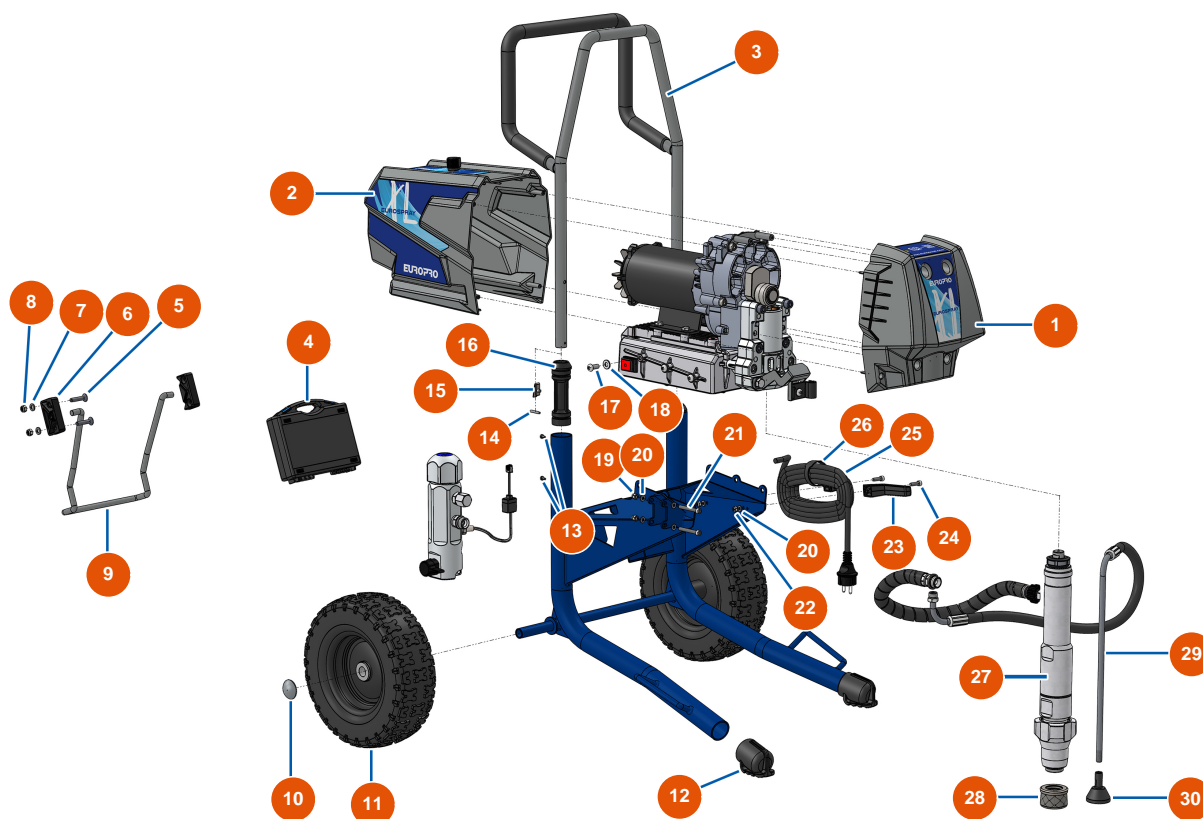

## EUROSPRAY XL airless piston pump - Chassis

### Détails des pièces

Pos.	Référence	Désignation
1	EU51305	EUROSPRAY XL front cover
2	EU51306	EUROSPRAY XL rear cover
3	EU51371	EUROSPRAY XL chassis arm
4	EU51165	EUROSPRAY S Mini, S, L & PULSE complete tool box
5	EU14187	8 x 40 inox countersunk screw
6	EU51307	EUROSPRAY XL lever handle locking cam
7	EU30256	ø 8 inox narrow washer
8	EU90127	M 8 nylstop nut
9	EUC23497	EUROSPRAY XL pump stand
10	EU90281	Ø20 chromed clip
11	EU51359	EUROSPRAY XL wheel
12	EU51304	EUROSPRAY XL foot plug
13	EU51356	EUROSPRAY XL pump arm sleeve fixing screw

Pos.	Référence	Désignation
14	EU51363	EUROSPRAY XL pump arm sleeve spring button fixing pin
15	EU51355	Arm sleeve spring button for EUROSPRAY S & XL pump
16	EU51354	EUROSPRAY XL pump arm sleeve
17	EU12111	8 x 20 inox cylindrical pan head screw
18	EU80260	∅ 8 inox medium washer
19	EU80618	6 x 50 cylindrical head screw
20	EU70087	∅ 6 inox narrow washer
21	EU30330	M 6 Inox cap nut
22	EU14217	M 6 nylstop inox nut
23	EU51148	EUROSPRAY S, L & PULSE power cable support
24	EU90996	6 x 20 inox cylindrical head screw
25	EU90214	Power cable with molded plug 3G 2,5 mm <sup>2</sup>
26	EU12411	Self-gripping collar 20 x 330 mm
27	EU51369	EUROSPRAY XL complete pump
28	EU51312	EUROSPRAY XL 8-mesh plaster suction strainer
29	EU51357	EUROSPRAY XL pump return hose
30	EU51358	EUROSPRAY XL return hose deflector