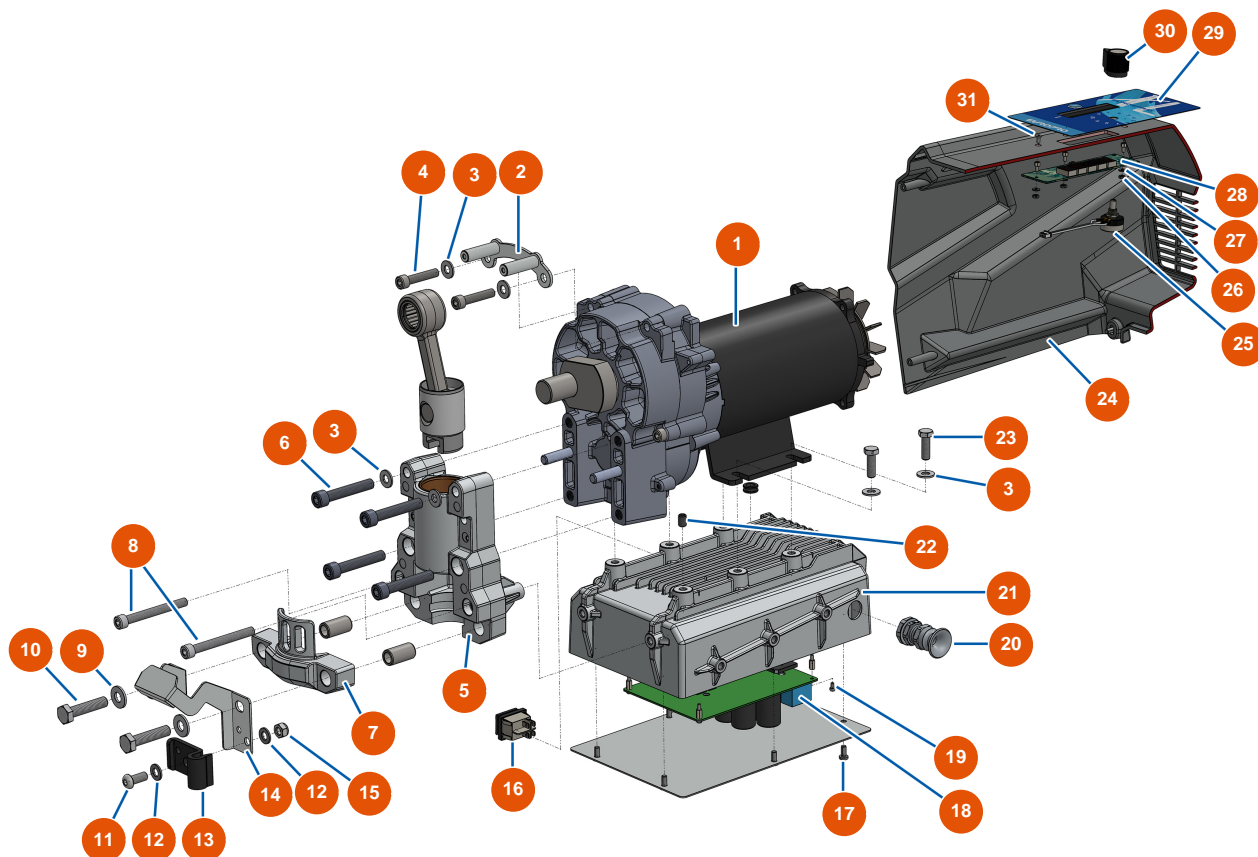

## EUROSPRAY XL airless piston pump - Transmission / Electrical box

### Détails des pièces

Pos.	Référence	Désignation
1	EU51348	EUROSPRAY XL pump complete motor
2	EUC23504	EUROSPRAY XL front crankcase mounting plate
3	EU80260	ø 8 inox medium washer
4	EU12246	8 x 40 cylindrical head screw
5	EU51302	EUROSPRAY XL pump support
6	EU13520	10 x 60 cylindrical head screw
7	EU51303	EUROSPRAY XL pump mounting bracket
8	EU12466	8 x 75 cylindrical head screw
9	EU80261	ø 10 inox medium washer
10	EU12441	THEF 10 x 45 screw
11	EU12111	8 x 20 inox cylindrical pan head screw
12	EU30256	ø 8 inox narrow washer
13	EU51351	EUROSPRAY XL pump return hose fastening clip

Pos.	Référence	Désignation
14	EU51350	EUROSPRAY XL pump bucket support
15	EU90127	M 8 nylstop nut
16	EU51349	EUROSPRAY XL pump ON/OFF switch
17	EU90161	M5 x 12 cylindrical head screw - CP 60 cylindrical head screw
18	EU51345	EUROSPRAY XL pump electronic card
19	EU13329	3 x 6 cylindrical head screw
20	EU80451	Brass cable gland of 13 for power cable
21	EU51301	EUROSPRAY XL aluminum electrical box
22	EU14151	8 x 12 stainless steel socket head screw with flat tip
23	EU11544	THEF 8 x 25 screw
24	EU51306	EUROSPRAY XL rear cover
25	EU51352	EUROSPRAY XL pump potentiometer
26	EU310016	M 3 nut
27	EU12070	ø 3 inox medium washer
28	EU51346	EUROSPRAY XL electronic display board
29	EU51310	EUROSPRAY XL membrane front panel
30	EU51353	EUROSPRAY XL pump potentiometer button
31	EU1033003	3 x 8 DIN 7991 countersunk screw