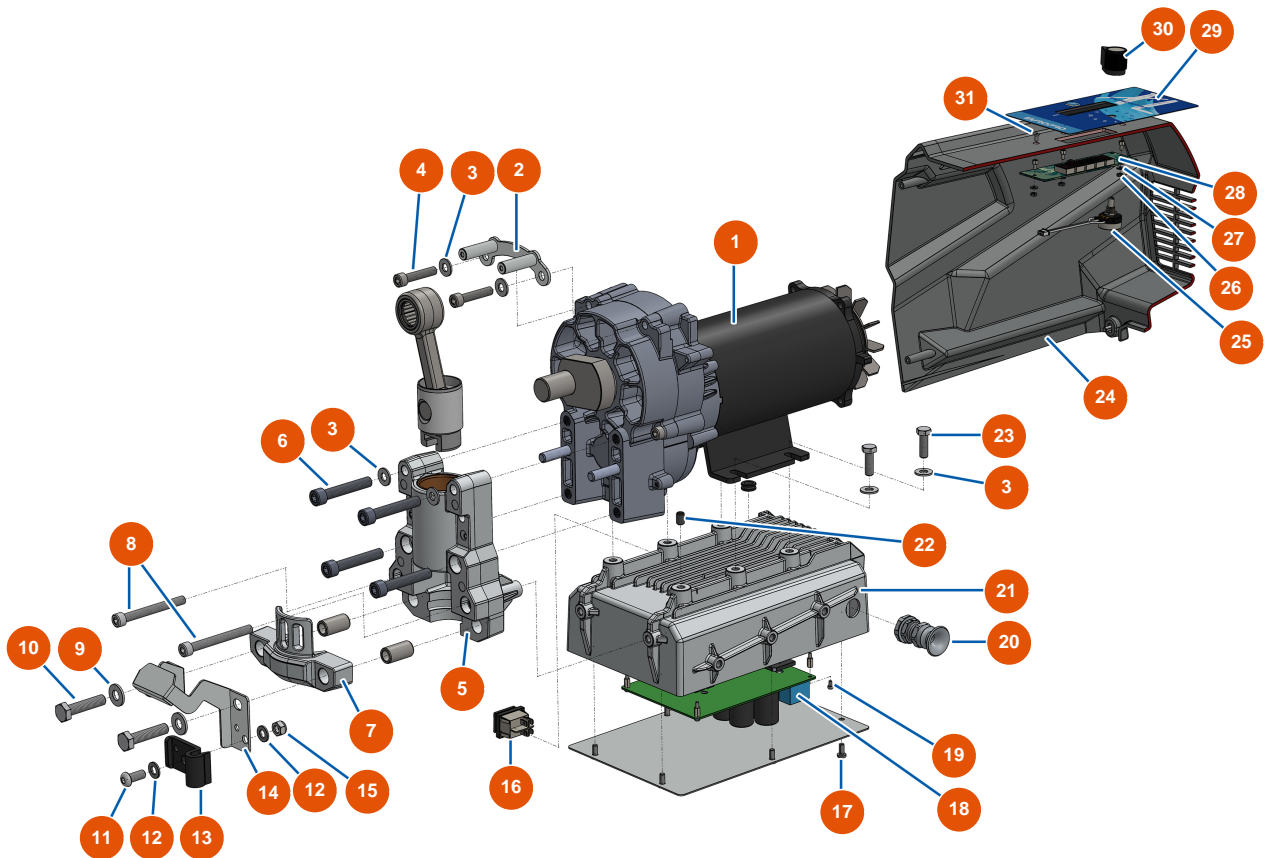

EUROSPRAY XL airless piston pump - Transmission / Electrical box

Détails des pièces

Pos.	Référence	Désignation
1	EU51348	EUROSPRAY XL pump complete motor
2	EUC23504	EUROSPRAY XL front crankcase mounting plate
3	EU80260	ø 8 inox medium washer
4	EU12246	8 x 40 cylindrical head screw
5	EU51302	EUROSPRAY XL pump support
6	EU13520	10 x 60 cylindrical head screw
7	EU51303	EUROSPRAY XL pump mounting bracket
8	EU12466	8 x 75 cylindrical head screw
9	EU80261	ø 10 inox medium washer
10	EU12441	THEF 10 x 45 screw
11	EU12111	8 x 20 inox cylindrical pan head screw
12	EU30256	ø 8 inox narrow washer
13	EU51351	EUROSPRAY XL pump return hose fastening clip

Pos.	Référence	Désignation
14	EU51350	EUROSPRAY XL pump bucket support
15	EU90127	M 8 nylstop nut
16	EU51349	EUROSPRAY XL pump ON/OFF switch
17	EU90161	M5 x 12 cylindrical head screw - CP 60 cylindrical head screw
18	EU51345	EUROSPRAY XL pump electronic card
19	EU13329	3 x 6 cylindrical head screw
20	EU80451	Brass cable gland of 13 for power cable
21	EU51301	EUROSPRAY XL aluminum electrical box
22	EU14151	8 x 12 stainless steel socket head screw with flat tip
23	EU11544	THEF 8 x 25 screw
24	EU51306	EUROSPRAY XL rear cover
25	EU51352	EUROSPRAY XL pump potentiometer
26	EU310016	M 3 nut
27	EU12070	ø 3 inox medium washer
28	EU51346	EUROSPRAY XL electronic display board
29	EU51310	EUROSPRAY XL membrane front panel
30	EU51353	EUROSPRAY XL pump potentiometer button
31	EU1033003	3 x 8 DIN 7991 countersunk screw