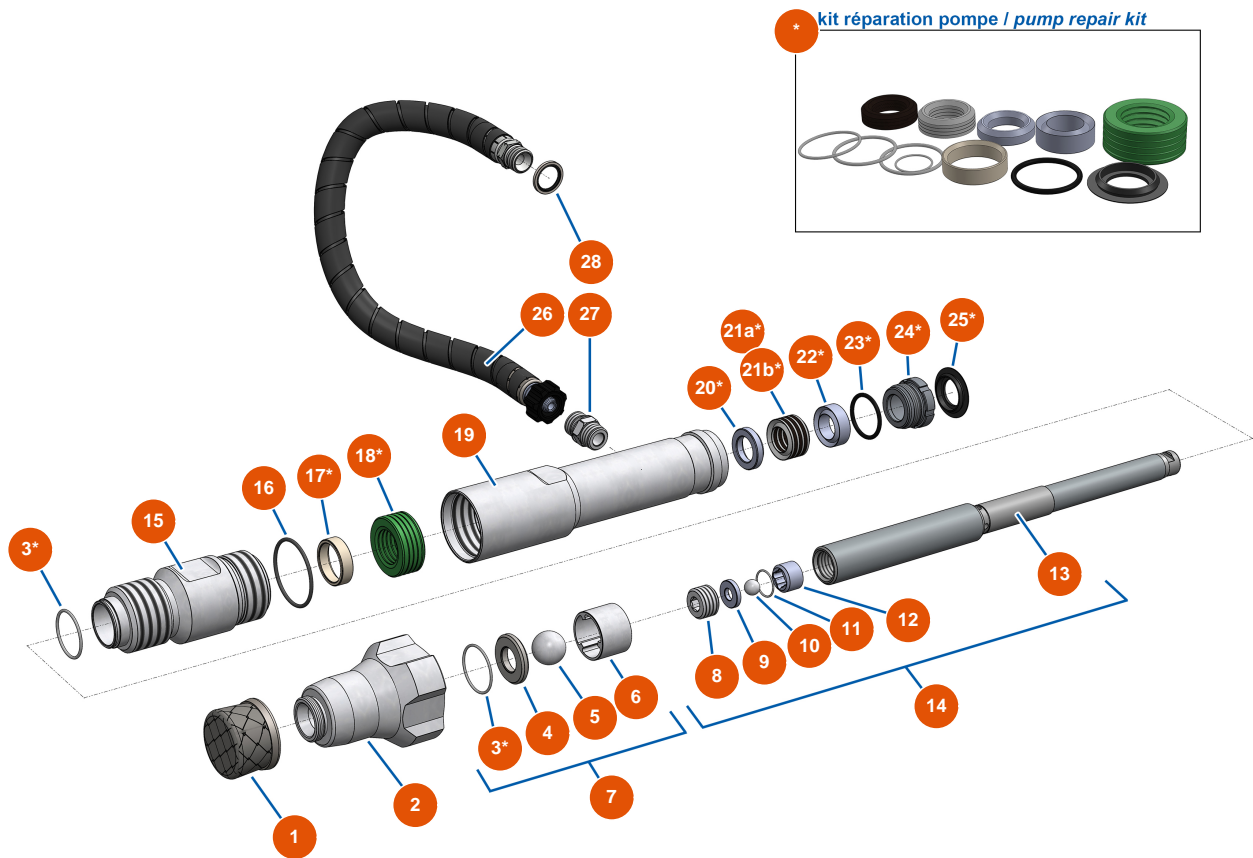

## EUROSPRAY XL airless piston pump - Pump

### Détails des pièces

Pos.	Référence	Désignation
*	EU51335	EUROSPRAY XL pump gaskets kit
1	EU51312	EUROSPRAY XL 8-mesh plaster suction strainer
2	EU51334	EUROSPRAY XL pump foot
3*	EU51324	EUROSPRAY XL pump PTFE O-ring
4	EU51332	EUROSPRAY XL pump valve ball seat
5	EU51331	Tungsten ball valve for EUROSPRAY XL pump
6	EU51330	EUROSPRAY L pump valve ball guide
7	EU51370	EUROSPRAY XL pump suction valve repair kit
8	EU51329	EUROSPRAY XL pump piston nut
9	EU51328	EUROSPRAY XL pump piston ball seat
10	EU51327	EUROSPRAY XL pump piston ball
11	EU51326	EUROSPRAY XL pump piston gasket
12	EU51325	EUROSPRAY XL pump piston ball guide

Pos.	Référence	Désignation
13	EU51308	EUROSPRAY XL pump piston rod
14	EU51336	EUROSPRAY XL pump complete piston
15	EU51323	EUROSPRAY XL pump lower body
16	EU51333	EUROSPRAY XL pump O-ring
17*	EU51322	EUROSPRAY XL pump retaining ring
18*	EU51321	EUROSPRAY XL pump lower gasket
19	EU51320	EUROSPRAY XL pump intermediate tube
20*	EU51319	EUROSPRAY XL pump retaining ring
21a*	EU51317	EUROSPRAY S Mini & S pump upper leather gasket
21b*	EU51318	EUROSPRAY XL pump upper gasket
22*	EU51316	EUROSPRAY XL pump retaining ring
23*	EU51315	EUROSPRAY XL pump O-ring
24*	EU51314	EUROSPRAY XL pump cable gland nut
25*	EU51313	EUROSPRAY XL pump cable gland plug
26	EU51311	EUROSPRAY XL pump/filter hose
27	EUM10827	EUROSPRAY XL 1/2"G pump outlet connector
28	EU91032	Steel gasket for hollow screw with 1/2" lip