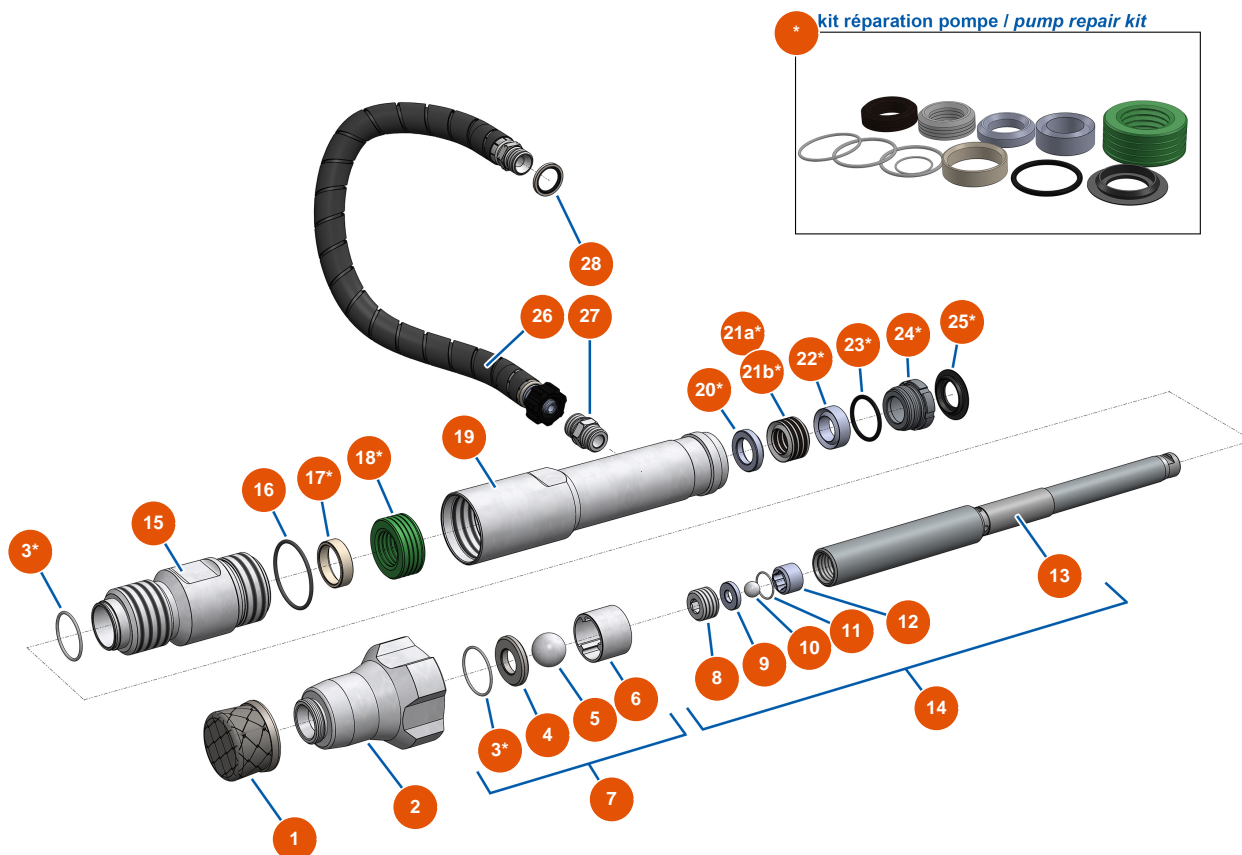

## EUROSPRAY XL airless piston pump - Pump

### Détails des pièces

Pos.	Référence	Désignation
*	EU51335	EUROSPRAY XL pump gaskets kit
1	EU51312	EUROSPRAY XL 8-mesh plaster suction strainer
2	EU51334	EUROSPRAY XL pump foot
3*	EU51324	EUROSPRAY XL pump PTFE O-ring
4	EU51332	EUROSPRAY XL pump valve ball seat
5	EU51331	Tungsten ball valve for EUROSPRAY XL pump
6	EU51330	EUROSPRAY L pump valve ball guide
7	EU51370	EUROSPRAY XL pump suction valve repair kit
8	EU51329	EUROSPRAY XL pump piston nut
9	EU51328	EUROSPRAY XL pump piston ball seat
10	EU51327	EUROSPRAY XL pump piston ball
11	EU51326	EUROSPRAY XL pump piston gasket
12	EU51325	EUROSPRAY XL pump piston ball guide

Pos.	Référence	Désignation
13	EU51308	EUROSPRAY XL pump piston rod
14	EU51336	EUROSPRAY XL pump complete piston
15	EU51323	EUROSPRAY XL pump lower body
16	EU51333	EUROSPRAY XL pump O-ring
17*	EU51322	EUROSPRAY XL pump retaining ring
18*	EU51321	EUROSPRAY XL pump lower gasket
19	EU51320	EUROSPRAY XL pump intermediate tube
20*	EU51319	EUROSPRAY XL pump retaining ring
21a*	EU51317	EUROSPRAY S Mini & S pump upper leather gasket
21b*	EU51318	EUROSPRAY XL pump upper gasket
22*	EU51316	EUROSPRAY XL pump retaining ring
23*	EU51315	EUROSPRAY XL pump O-ring
24*	EU51314	EUROSPRAY XL pump cable gland nut
25*	EU51313	EUROSPRAY XL pump cable gland plug
26	EU51311	EUROSPRAY XL pump/filter hose
27	EUM10827	EUROSPRAY XL 1/2"G pump outlet connector
28	EU91032	Steel gasket for hollow screw with 1/2" lip