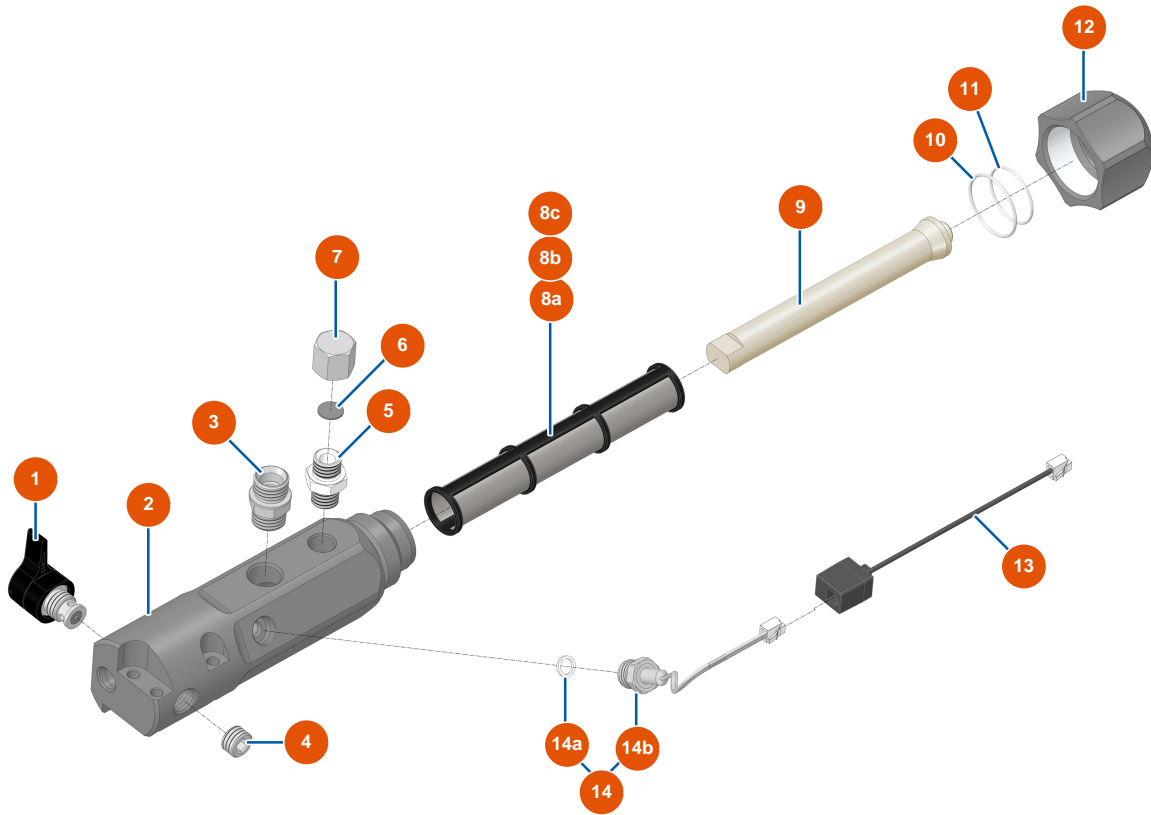

## EUROSPRAY XL airless piston pump - Filter

### Détails des pièces

Pos.	Référence	Désignation
1	EU51347	EUROSPRAY XL pump complete drain valve
2	EU51361	EUROSPRAY XL pump filter body
3	EUM10827	EUROSPRAY XL 1/2"G pump outlet connector
4	EU12575	3/8" MaleC high-pressure headless plug
5	EU80276	3/8" MaleD x 3/8" MaleC high-pressure nipple
6	EU51372	EUROSPRAY XL 3/8" Female plug flat seal
7	EU51373	EUROSPRAY XL 3/8" Female plug
8a	EU51339	EUROSPRAY XL 60 mesh pump filter
8b	EU51340	EUROSPRAY XL 30 mesh pump filter
8c	EU51341	EUROSPRAY XL 100 mesh pump filter
9	EU51338	EUROSPRAY XL pump filter support
10	EU51362	EUROSPRAY XL pump PTFE O-ring filter cap
11	EU51324	EUROSPRAY XL pump PTFE O-ring

Pos.	Référence	Désignation
12	EU51337	EUROSPRAY XL pump filter plug
13	EU51360	RJ11 M/F extension for EUROSPRAY L & XL pump sensor
14	EU51344	EUROSPRAY XL pump complete pressure sensor
14a	EU51343	EUROSPRAY XL pump pressure sensor gasket
14b	EU51342	EUROSPRAY XL pump pressure sensor