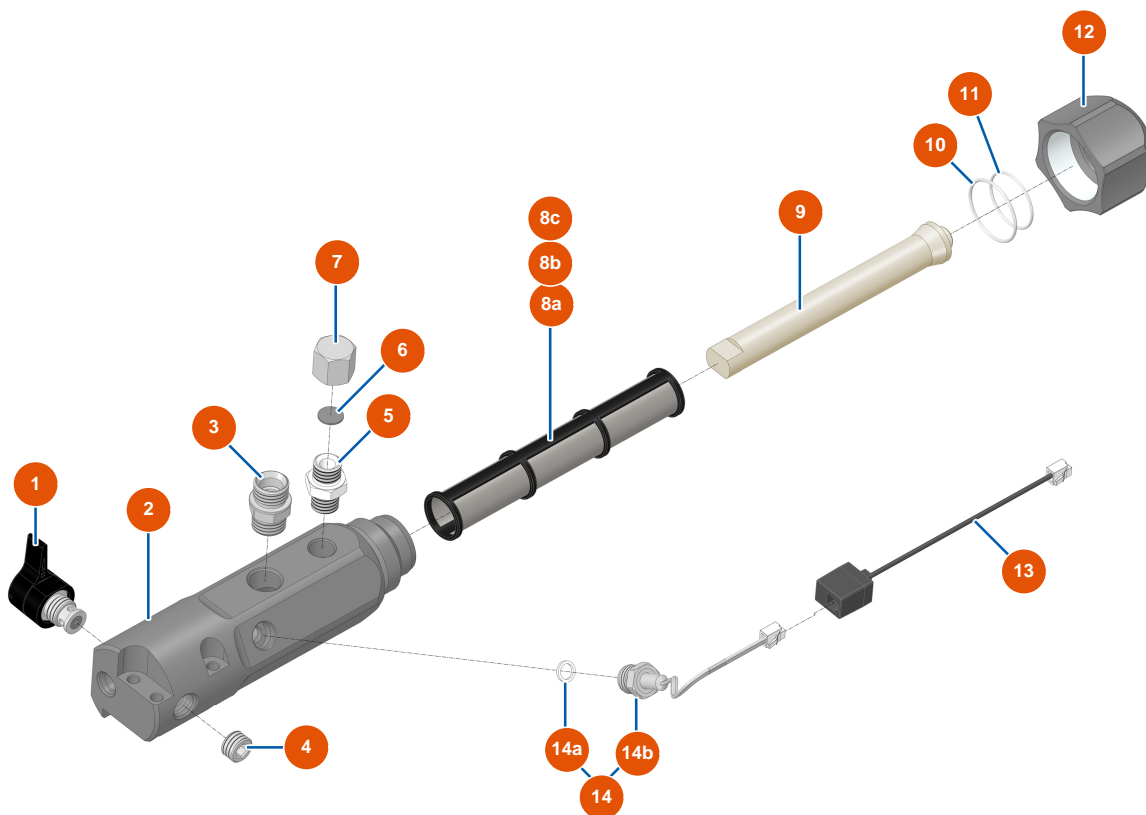

EUROSPRAY XL airless piston pump - Filter

Détails des pièces

Pos.	Référence	Désignation
1	EU51347	EUROSPRAY XL pump complete drain valve
2	EU51361	EUROSPRAY XL pump filter body
3	EUM10827	EUROSPRAY XL 1/2"G pump outlet connector
4	EU12575	3/8" MaleC high-pressure headless plug
5	EU80276	3/8" MaleD x 3/8" MaleC high-pressure nipple
6	EU51372	EUROSPRAY XL 3/8" Female plug flat seal
7	EU51373	EUROSPRAY XL 3/8" Female plug
8a	EU51339	EUROSPRAY XL 60 mesh pump filter
8b	EU51340	EUROSPRAY XL 30 mesh pump filter
8c	EU51341	EUROSPRAY XL 100 mesh pump filter
9	EU51338	EUROSPRAY XL pump filter support
10	EU51362	EUROSPRAY XL pump PTFE O-ring filter cap
11	EU51324	EUROSPRAY XL pump PTFE O-ring

Pos.	Référence	Désignation
12	EU51337	EUROSPRAY XL pump filter plug
13	EU51360	RJ11 M/F extension for EUROSPRAY L & XL pump sensor
14	EU51344	EUROSPRAY XL pump complete pressure sensor
14a	EU51343	EUROSPRAY XL pump pressure sensor gasket
14b	EU51342	EUROSPRAY XL pump pressure sensor