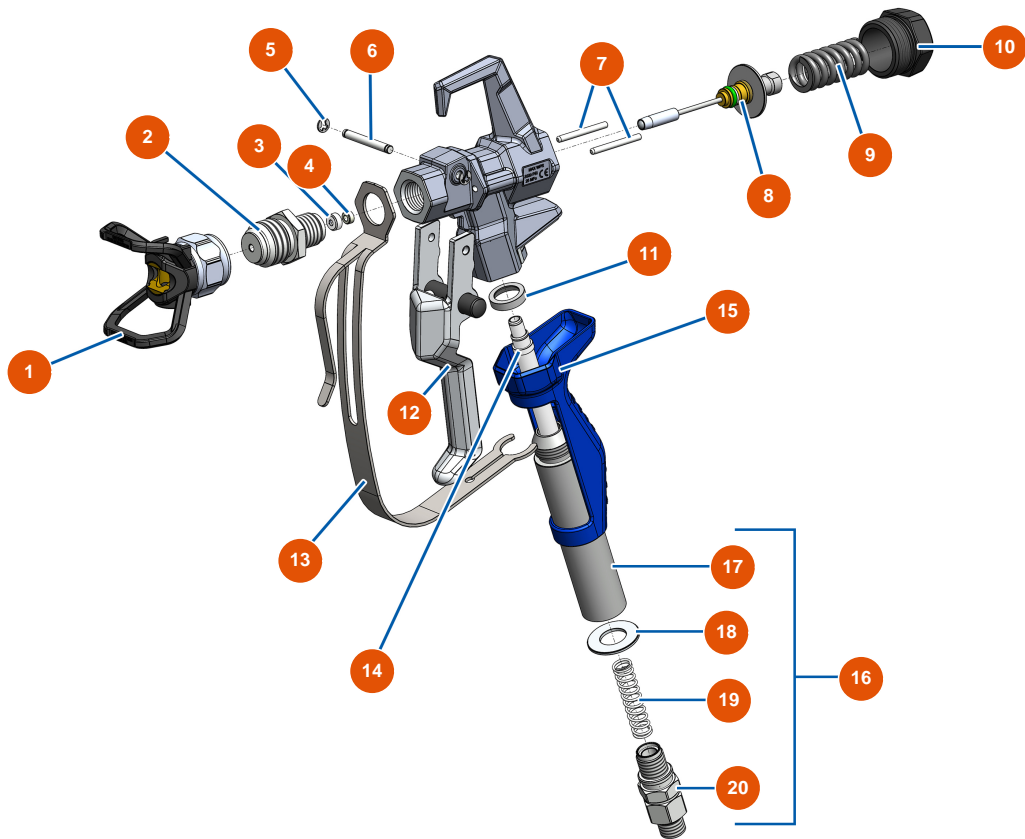

EUROSPRAY XL airless piston pump - PAINTSPRAY Spray-gun

Détails des pièces

Pos.	Référence	Désignation
1	EU51001	EUBST, EUBBP & EUBFF 7/8" nozzle-holder
2	EU51036	PAINTSPRAY spray-gun 7/8" diffuser
3	EU51047	PAINTSPRAY, COATSPRAY spray-gun needle seat gasket
4	EU51046	PAINTSPRAY, COATSPRAY spray-gun needle seat
5	EU51043	PAINTSPRAY, COATSPRAY spray-gun trigger axis circlip
6	EU51042	PAINTSPRAY spray-gun trigger axis
7	EU51040	PAINTSPRAY spray-gun retraction pin
8	EU51033	PAINTSPRAY spray-gun needle repair kit
9	EU51034	PAINTSPRAY, COATSPRAY spray-gun needle return spring
10	EU51038	PAINTSPRAY, COATSPRAY spray-gun needle lock plug
11	EU51031	PAINTSPRAY spray-gun filter holder bearing gasket
12	EU51039	PAINTSPRAY spray-gun complete trigger
13	EU51032	PAINTSPRAY spray-gun trigger protection

Pos.	Référence	Désignation
14	EU51003	Spray-gun grip 50-mesh filter
15	EU51037	PAINTSPRAY spray-gun plastic handle
16	EU51048	Complete revolving coupling for PAINTSPRAY spray-gun
17	EU51035	PAINTSPRAY spray-gun filter holder
18	EU51045	PAINTSPRAY, COATSPRAY spray-gun revolving coupling gasket
19	EU51041	PAINTSPRAY spray-gun filter holding spring
20	EU51044	1/4" MBSP revolving coupling for PAINTSPRAY spray-gun