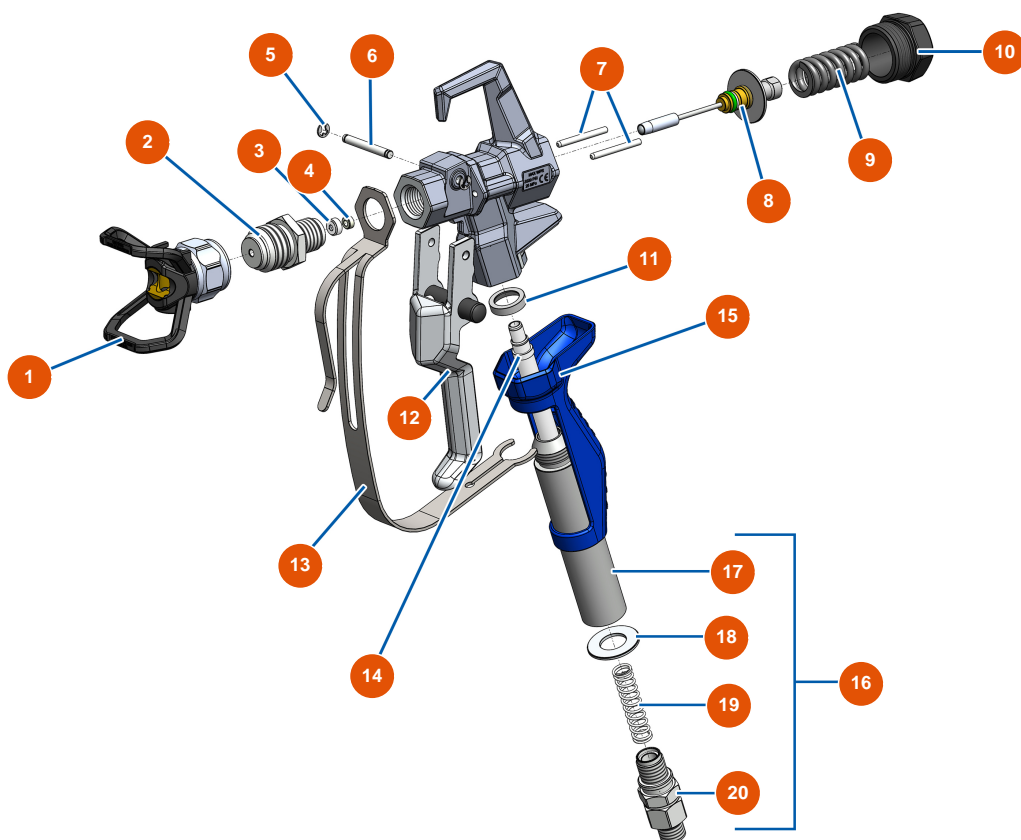

EUROSPRAY XL airless piston pump - PAINTSPRAY Spray-gun

Détails des pièces

Pos.	Référence	Désignation
1	EU51001	EUBST, EUBBP & EUBFF 7/8" nozzle-holder
2	EU51036	PAINTSPRAY spray-gun 7/8" diffuser
3	EU51047	PAINTSPRAY, COATSPRAY spray-gun needle seat gasket
4	EU51046	PAINTSPRAY, COATSPRAY spray-gun needle seat
5	EU51043	PAINTSPRAY, COATSPRAY spray-gun trigger axis circlip
6	EU51042	PAINTSPRAY spray-gun trigger axis
7	EU51040	PAINTSPRAY spray-gun retraction pin
8	EU51033	PAINTSPRAY spray-gun needle repair kit
9	EU51034	PAINTSPRAY,COATSPRAY spray-gun needle return spring
10	EU51038	PAINTSPRAY, COATSPRAY spray-gun needle lock plug
11	EU51031	PAINTSPRAY spray-gun filter holder bearing gasket
12	EU51039	PAINTSPRAY spray-gun complete trigger
13	EU51032	PAINTSPRAY spray-gun trigger protection

Pos.	Référence	Désignation
14	EU51003	Spray-gun grip 50-mesh filter
15	EU51037	PAINTSPRAY spray-gun plastic handle
16	EU51048	Complete revolving coupling for PAINTSPRAY spray-gun
17	EU51035	PAINTSPRAY spray-gun filter holder
18	EU51045	PAINTSPRAY, COATSPRAY spray-gun revolving coupling gasket
19	EU51041	PAINTSPRAY spray-gun filter holding spring
20	EU51044	1/4" MBSP revolving coupling for PAINTSPRAY spray-gun