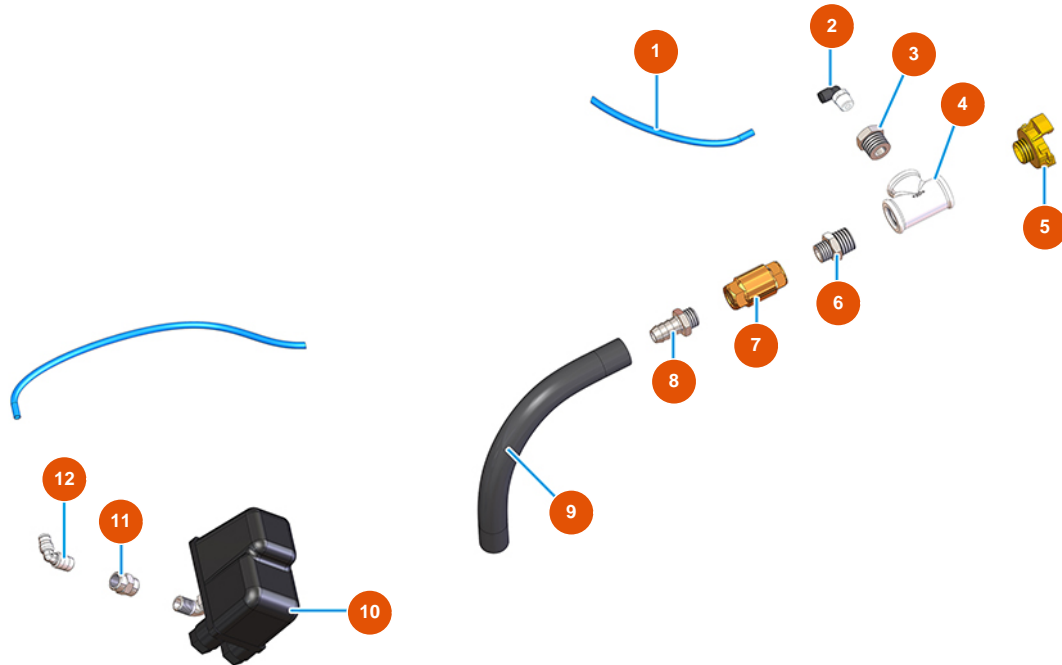

MIXER PLUS TOP continuous mixing machine - Air group

Détails des pièces

Pos.	Référence	Désignation
1	3G50500100	Hose ELASTOLLAN 6X4
2	3G50200200	Legris coupling elbow joint 6X1/4
3	3G50300100	Steel reduction 1/2X1/4
4	3G00513002	Galv. T-joint FIG.130 1/2
5	3A00100302	Male Geka coupling 1/2"
6	3G50300700	Steel reduced nipple 1/2X3/8
7	3G01300401	Valve RITEGNO EUROPA 3/8"
8	3G50300202	Hose connector 3/8"X1/4"
9	3F00700210	9
10	3G00403106	Pressure switch PT/5 0,6-2 BAR ITALT
11	3G50300900	Sleeve 1/4 1/4 30M
12	3G50300400	Stainless steel elbow joint MM 1/4"