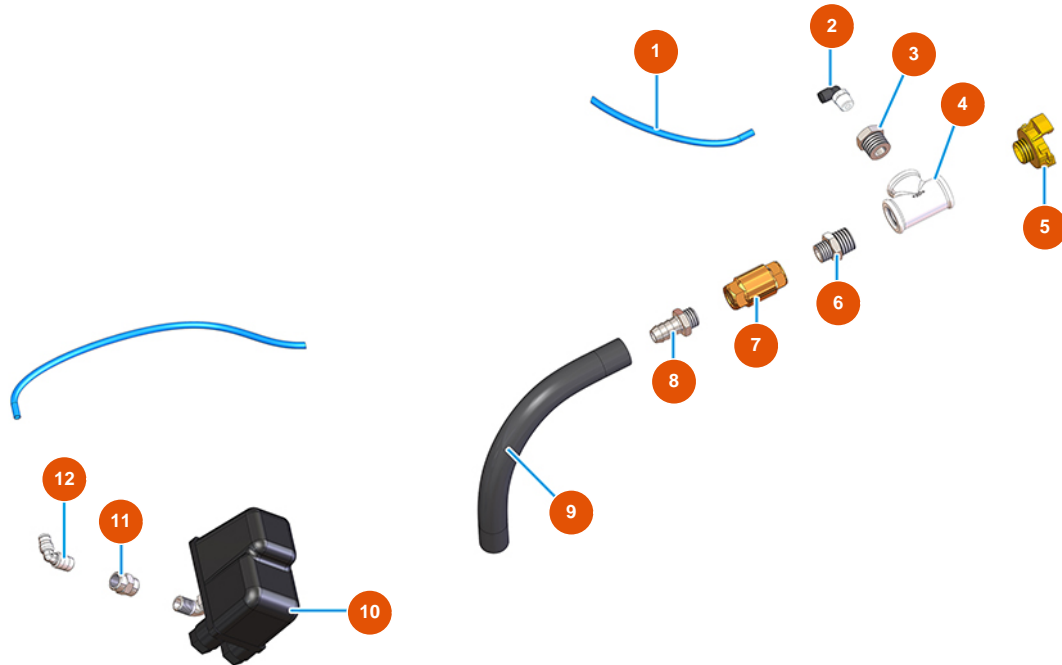

MIXER PLUS TOP continuous mixing machine - Air group

Détails des pièces

Pos.	Référence	Désignation
1	3G50500100	Hose ELASTOLLAN 6X4
2	3G50200200	Legris coupling elbow joint 6X1/4
3	3G50300100	Steel reduction 1/2X1/4
4	3G00513002	Galv. T-joint FIG.130 1/2
5	3A00100302	Male Geka coupling 1/2"
6	3G50300700	Steel reduced nipple 1/2X3/8
7	3G01300401	Valve RITEGNO EUROPA 3/8"
8	3G50300202	Hose connector 3/8"X14"
9	3F00700210	9
10	3G00403106	Pressure switch PT/5 0,6-2 BAR ITALT
11	3G50300900	Sleeve 1/4 1/4 30M
12	3G50300400	Stainless steel elbow joint MM 1/4"