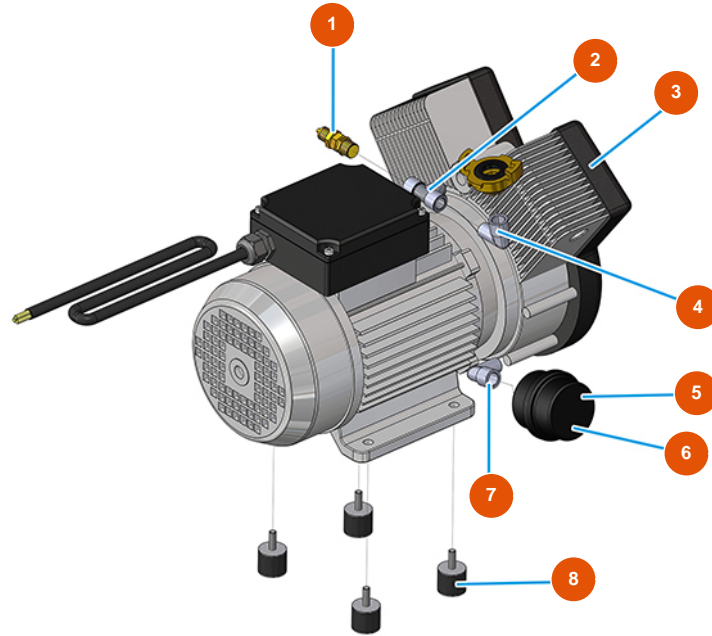

MIXER PLUS TOP continuous mixing machine - Compressor

Détails des pièces

Pos.	Référence	Désignation
1	3G01300304	Safety valve 1/4" TAR.3 BAR
2	3G50300804	T - joint FMF steel 3/8
3	3A00100301	Male Geka coupling 3/8"
4	3B02600000	GIS 400V compressor group 2 heads
5	3B02620000	Cartridge filter holder
6	3B02620010	Filter cartridge
7	3G50300500	Stainless steel elbow joint MF 1/4"
8	3T00200402	Rubber antivibration MM M8 D30 X H40 M8X23