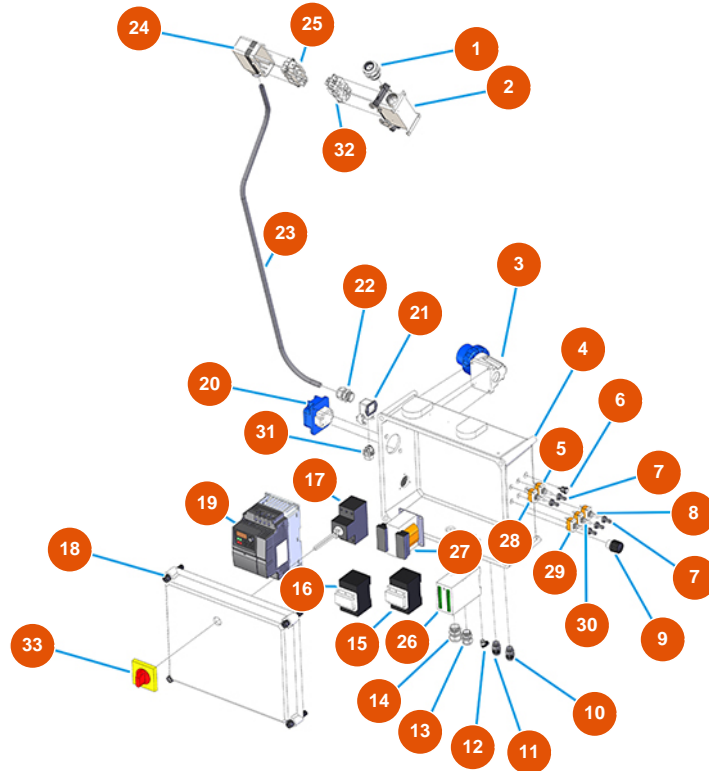

MIXER SPRINTER E.W.I. continuous mixing machine - Electric panel (until 12/2020)

Détails des pièces

Pos.	Référence	Désignation
1	3C04200208	PG21 anti-tear cable gland
2	3C02800400	16-pin surface-mount cover with 2 levers
3	3C03000103	2-pin + ground 16A surface-mount male plug
4	3C00110464	4
5	3C01801000	Commutator switch 1-0 T115 F-A
6	8055000100	Led / led hose D.10 MM
7	3C02100100	Rubber protection for switch
8	3C01800200	Commutator switch (1)-0-(1) FASTON T115 G-A
9	3C00300101	Simple linear potentiometer 5K
10	3C04200201	PG.9 anti-tear cable gland
11	3C04200201	PG.9 anti-tear cable gland
12	3G50200201	Legris coupling elbow joint 6X1/8 M

Pos.	Référence	Désignation
13	3C04200205	13
14	3C04200206	14
15	3C00700110	15
16	3C00700117	Counter 4 KW 24V AC SIEMENS
17	3C01030108	ABB-MS325 20A magnetic
18	3C00110163	18
19	3C05100107	Mono inverter 230V 2,2Kw MOSQUITO/PLUS
20	3C02601001	Interlocking socket SCHUKO PALAZZOLI
21	3C02800500	Bend socket base CK03IA
22	3C04200206	22
23	3C03900008	CVVF 18BR 7x2.5 electric cable
24	3C02800100	Horizontal 16-pin cover
25	3C02700600	4/2-pin 80A female insert
26	3C03202500	Black box programmer SPRINTER
27	3C00500101	Transformer 40VA P.230 SEC.16/24V
28	3C01800402	Lever commutator switch T315N-A ON-ON
29	3C01800500	Commutator switch 1-0 T115 A-A
30	3C01800100	Commutator switch 1-0-1 T115 E-A
31	3C02700200	4-pin + ground 10A female insert
32	3C03100400	4/2-pin 80A male insert
33	3C01300207	Maneuver x ABB red/yellow IP64 MS1